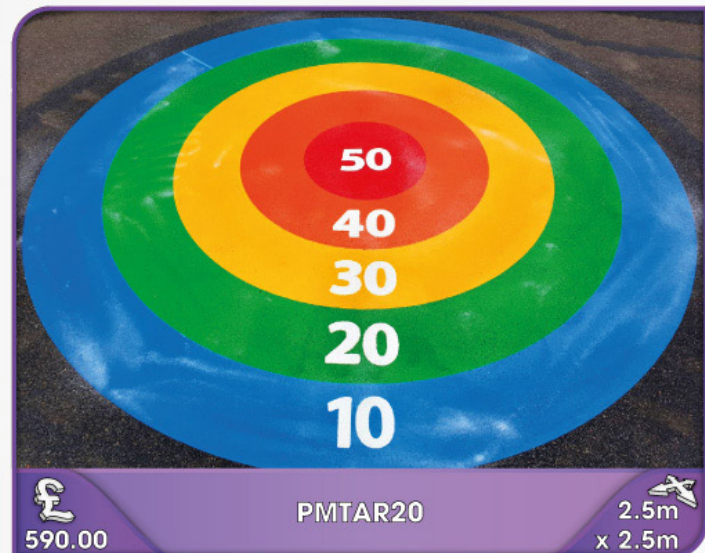

PMTAR3

7m x 3.5m

£ 590.00

PMTAR20

2.5m x 2.5m

Target board PMTAR18 with a space theme. The board is a fan shape with a central orange planet. Concentric white lines radiate from the center, labeled with numbers 10, 20, 30, 40, and 50. Various planets and stars are placed on these lines. A large red planet is at the bottom center. A purple banner at the bottom contains the price £535.00, the code PMTAR18, and dimensions 4m x 3m.