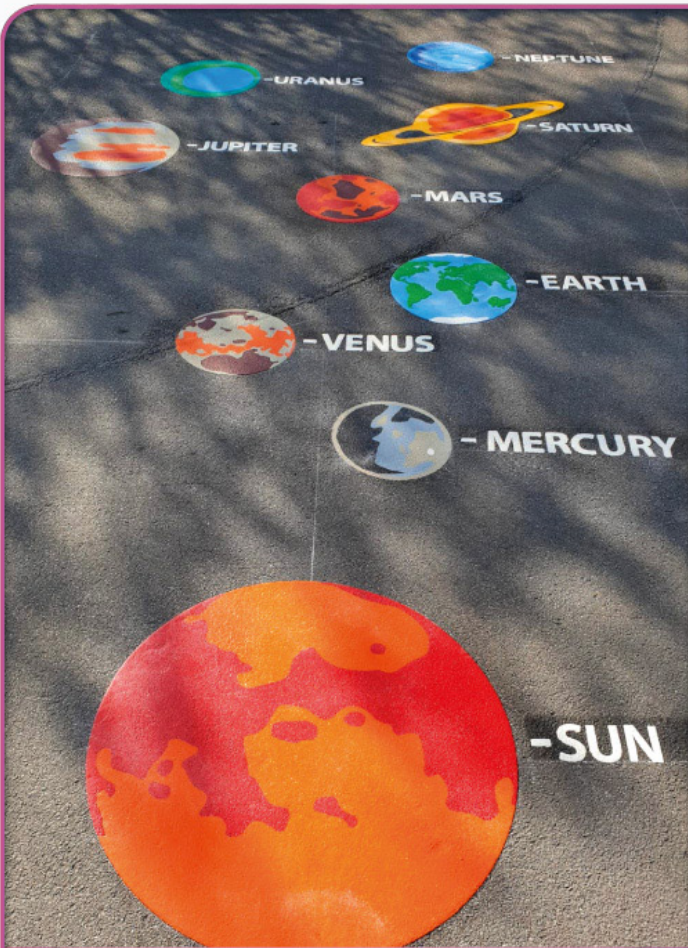

£
1,135.00

PMSPORT8

30m
x 15m

Education

Our range of educational markings evoke a curiosity and fascination about the world and equip children with the basic tools for life.

1,540.00

PMWORLDMAP2

6m
x 4m