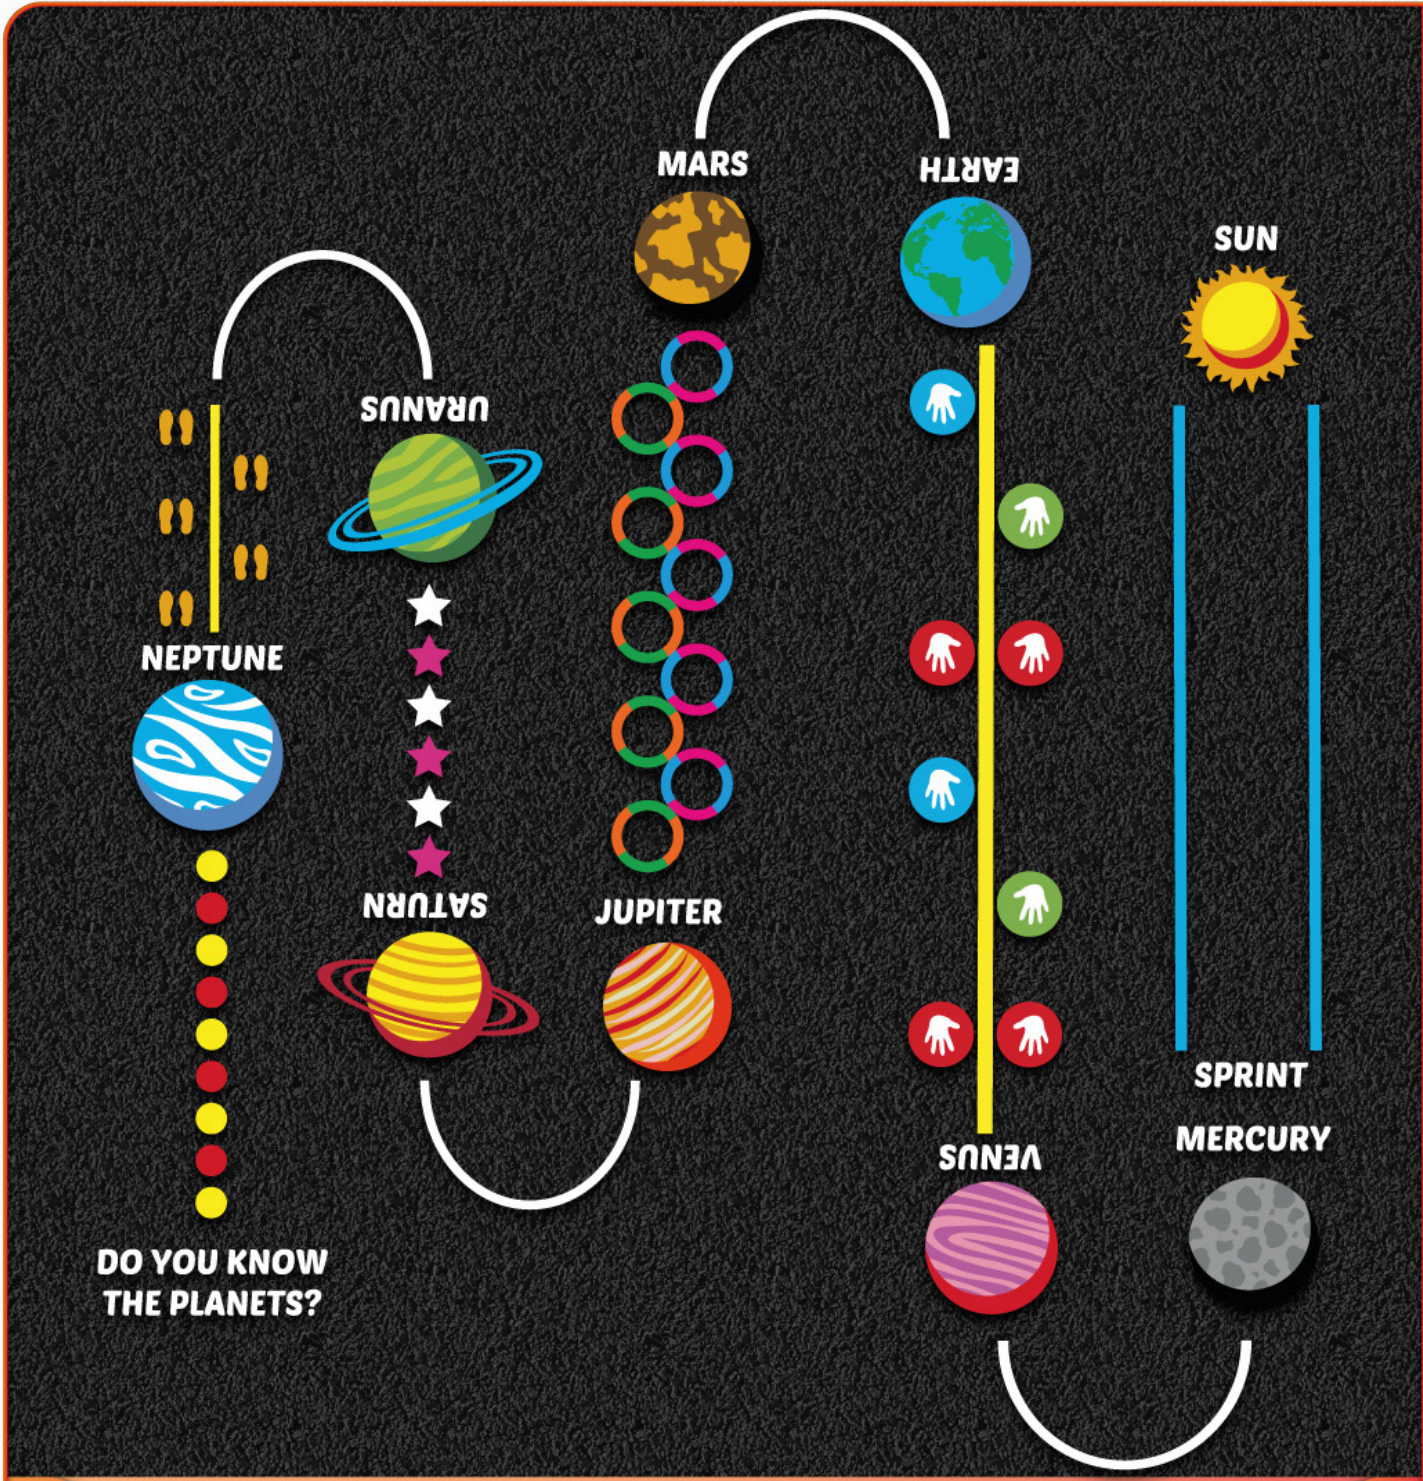

£ 65.00 PMO&X 1.5m x 1.5m

£ 220.00 PMPIGGY1 4m x 4m

£ 515.00 PMDUCKDUCKGOOSE 5m x 5m

£ 320.00 PMHOP16 3.4m x 1.7m

£ 395.00 PMHOP23 4.5m x 2m

£ 570.00 **PMHOP1** 4.5m x 4.3m

£ 190.00 **PMHOP24** 2.8m x 0.8m

£ 190.00 **PMHOP22** 2.8m x 0.8m

£ 265.00 **PMHOP21** 3.5m x 1m

£ 190.00 **PMHOP5** 3.5m x 1m

Trails

Our trails develop a range of fitness skills whilst including fun graphics to stimulate children's imaginations. All of our trails can be arranged into a layout that perfectly fits your area.

£ 1,075.00

PMTRAIL8

75m length

DO YOU KNOW THE PLANETS?

£ 1,835.00

PMTRAILS5

10m x 18.5m

SPRINT