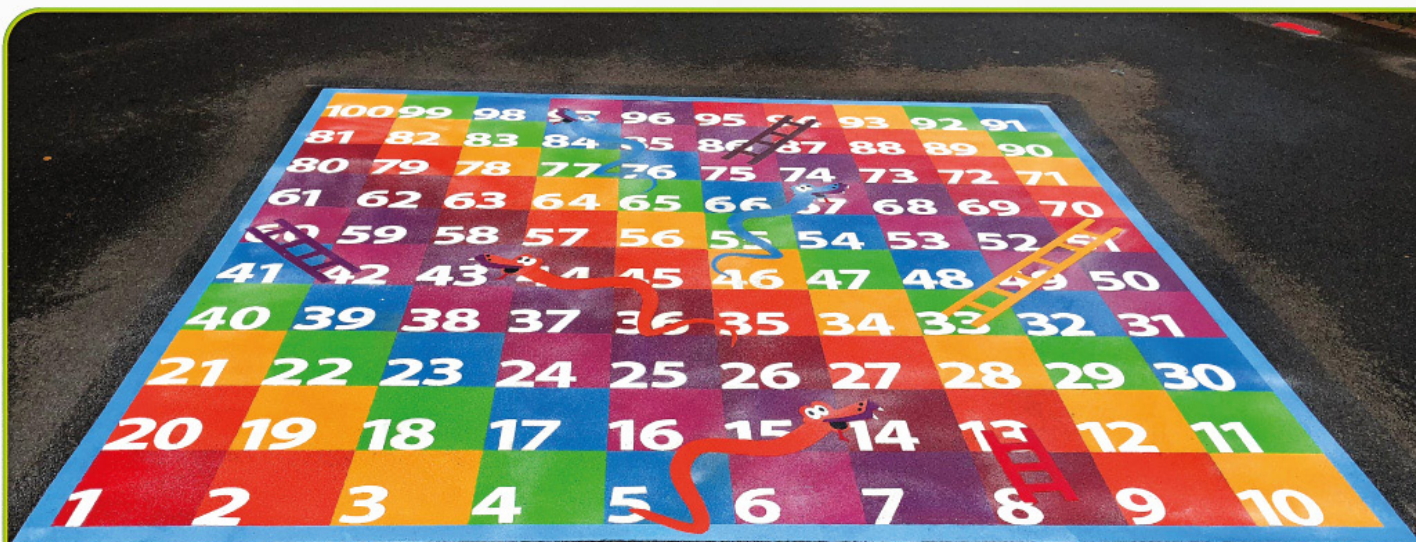

£
645.00

PMS&L49S

2.2m
x 2.2m

£
860.00

PMS&L64S

2.5m
x 2.5m

£
1,080.00

PMS&L100S