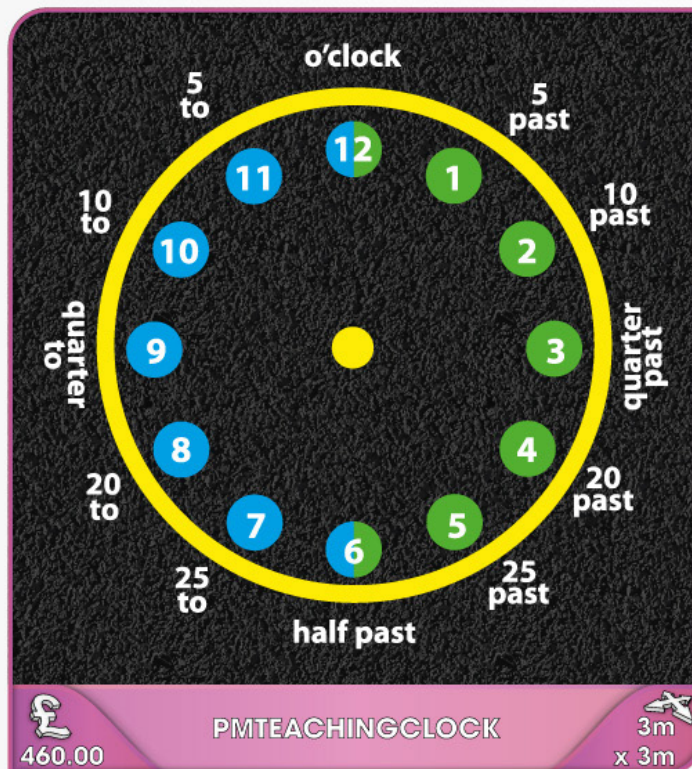

The installation team were totally professional and did an amazing job.

They worked around our day and did the most they could to accomodate any adjustments.

A great job was done! Would recommend Uniplay to other schools.

*North Kidlington
Primary School*