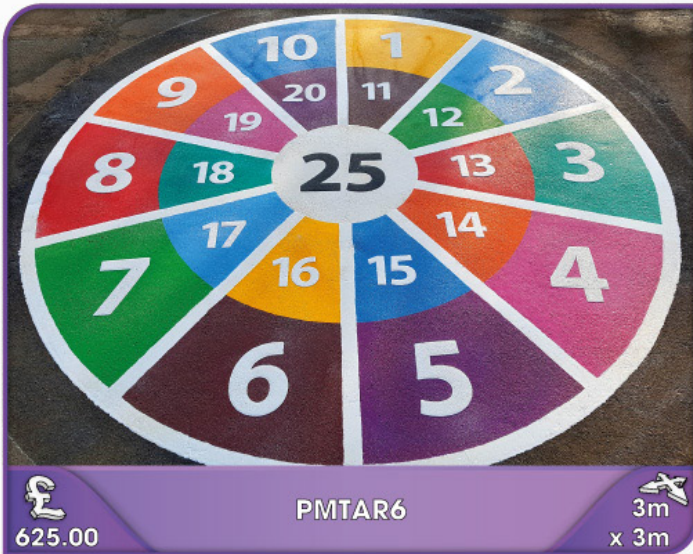

£ 625.00

PMTAR6

3m x 3m