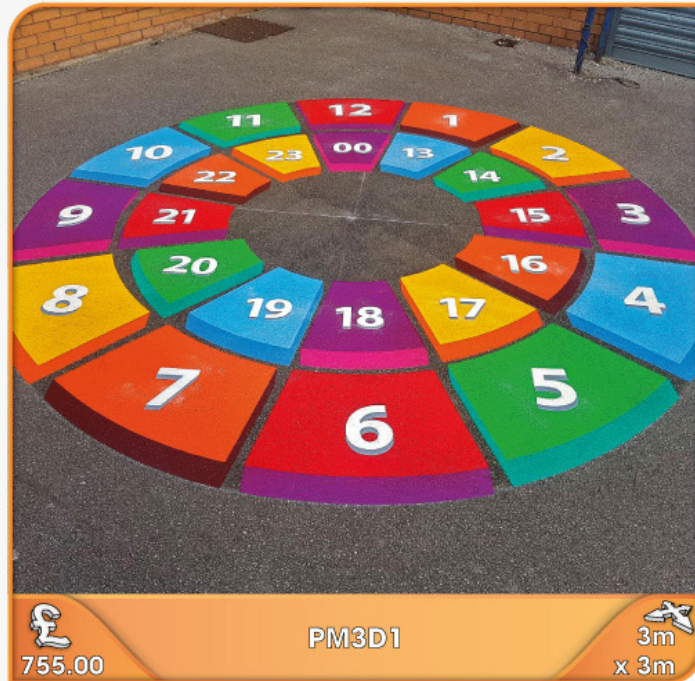

£
755.00

PM3D1

3m
x 3m