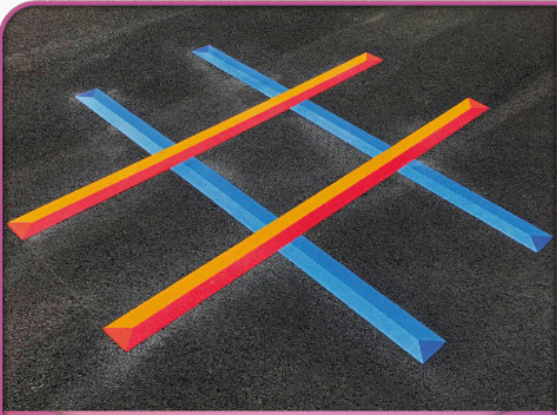

£ 65.00 PMO&X 1.5m x 1.5m