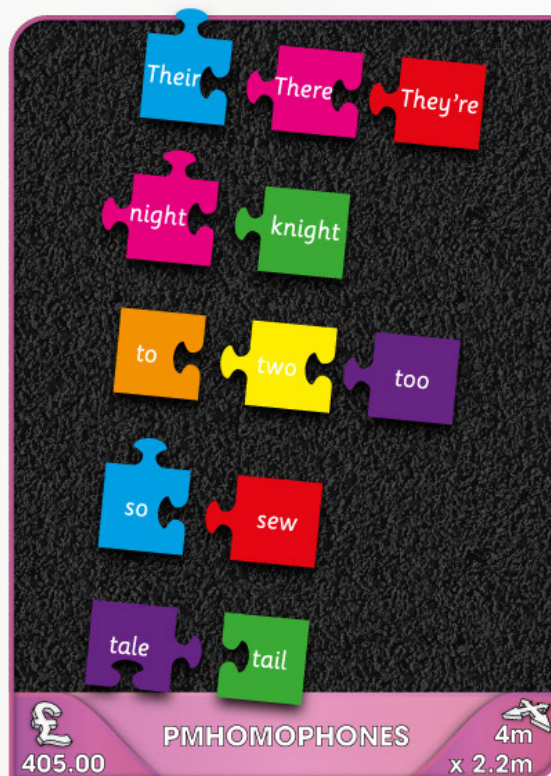

*North Kidlington
Primary School*

£
700.00

PMKEYBOARD

✂
4.5m
x 1.5m

£
645.00

PMJUNGLE

✂
4.4m
x 5.75m

£
405.00