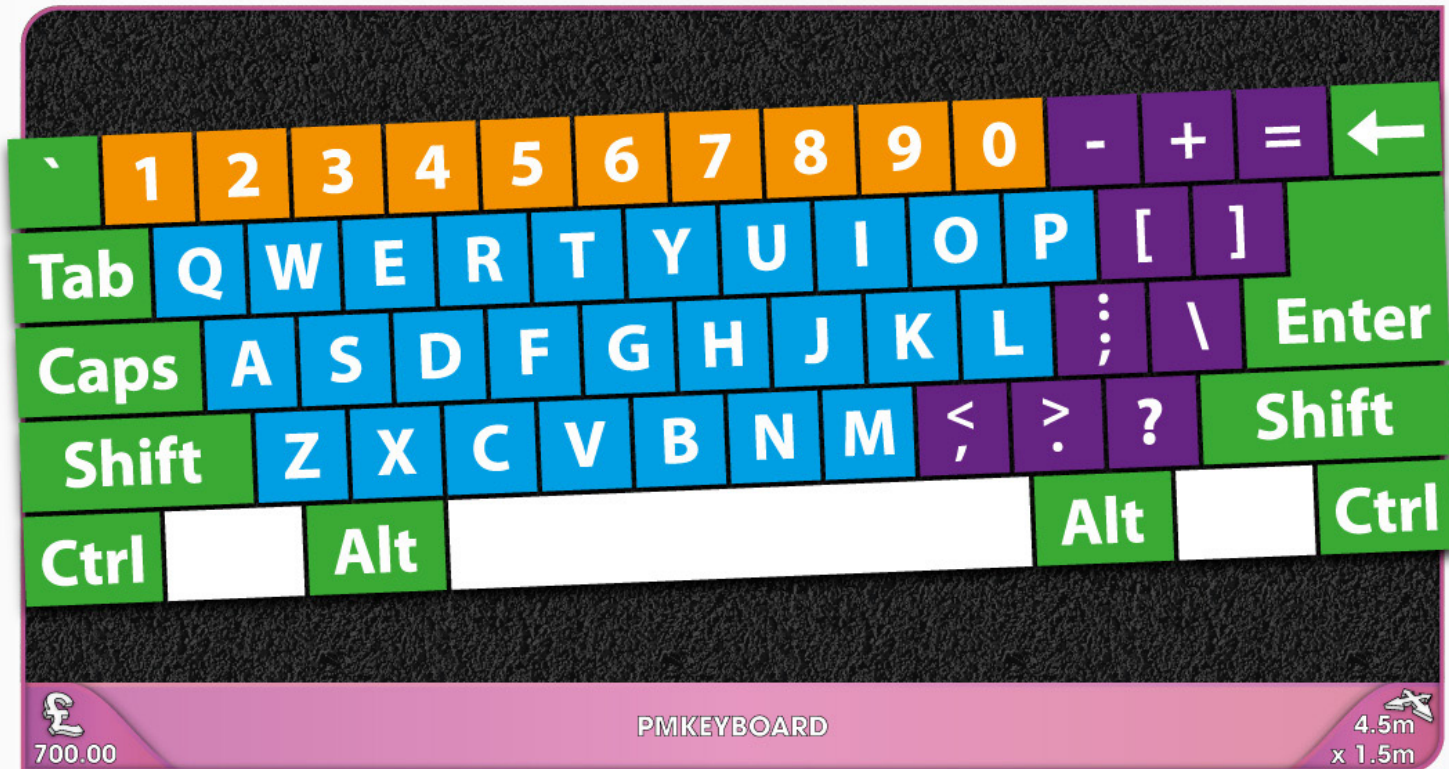

£
700.00

PMKEYBOARD

✂
4.5m
x 1.5m