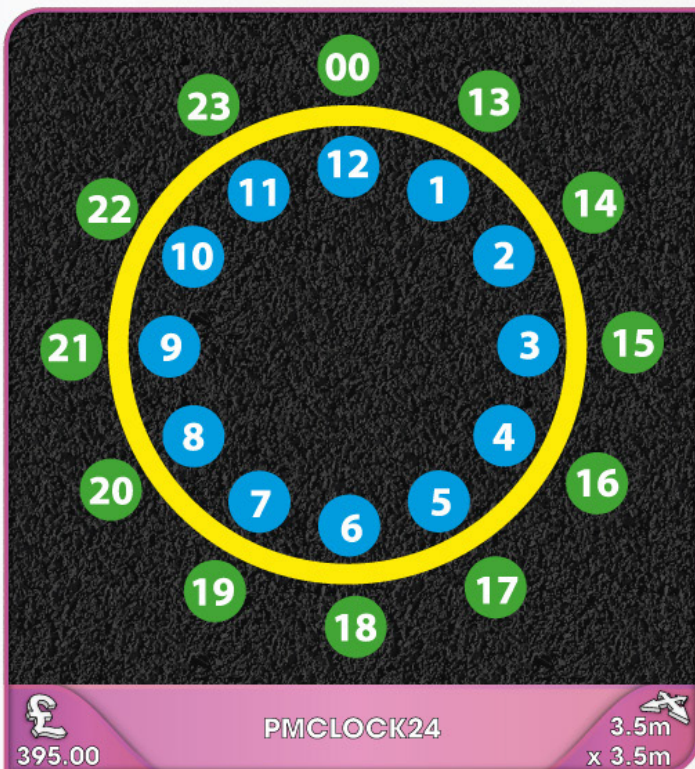

4m
x 3.2m

£
1,185.00

PMWORLDMAPO

4m
x 2.5m

The installation team were totally professional and did an amazing job.

They worked around our day and did the most they could to accomodate any adjustments.

A great job was done! Would recommend Uniplay to other schools.