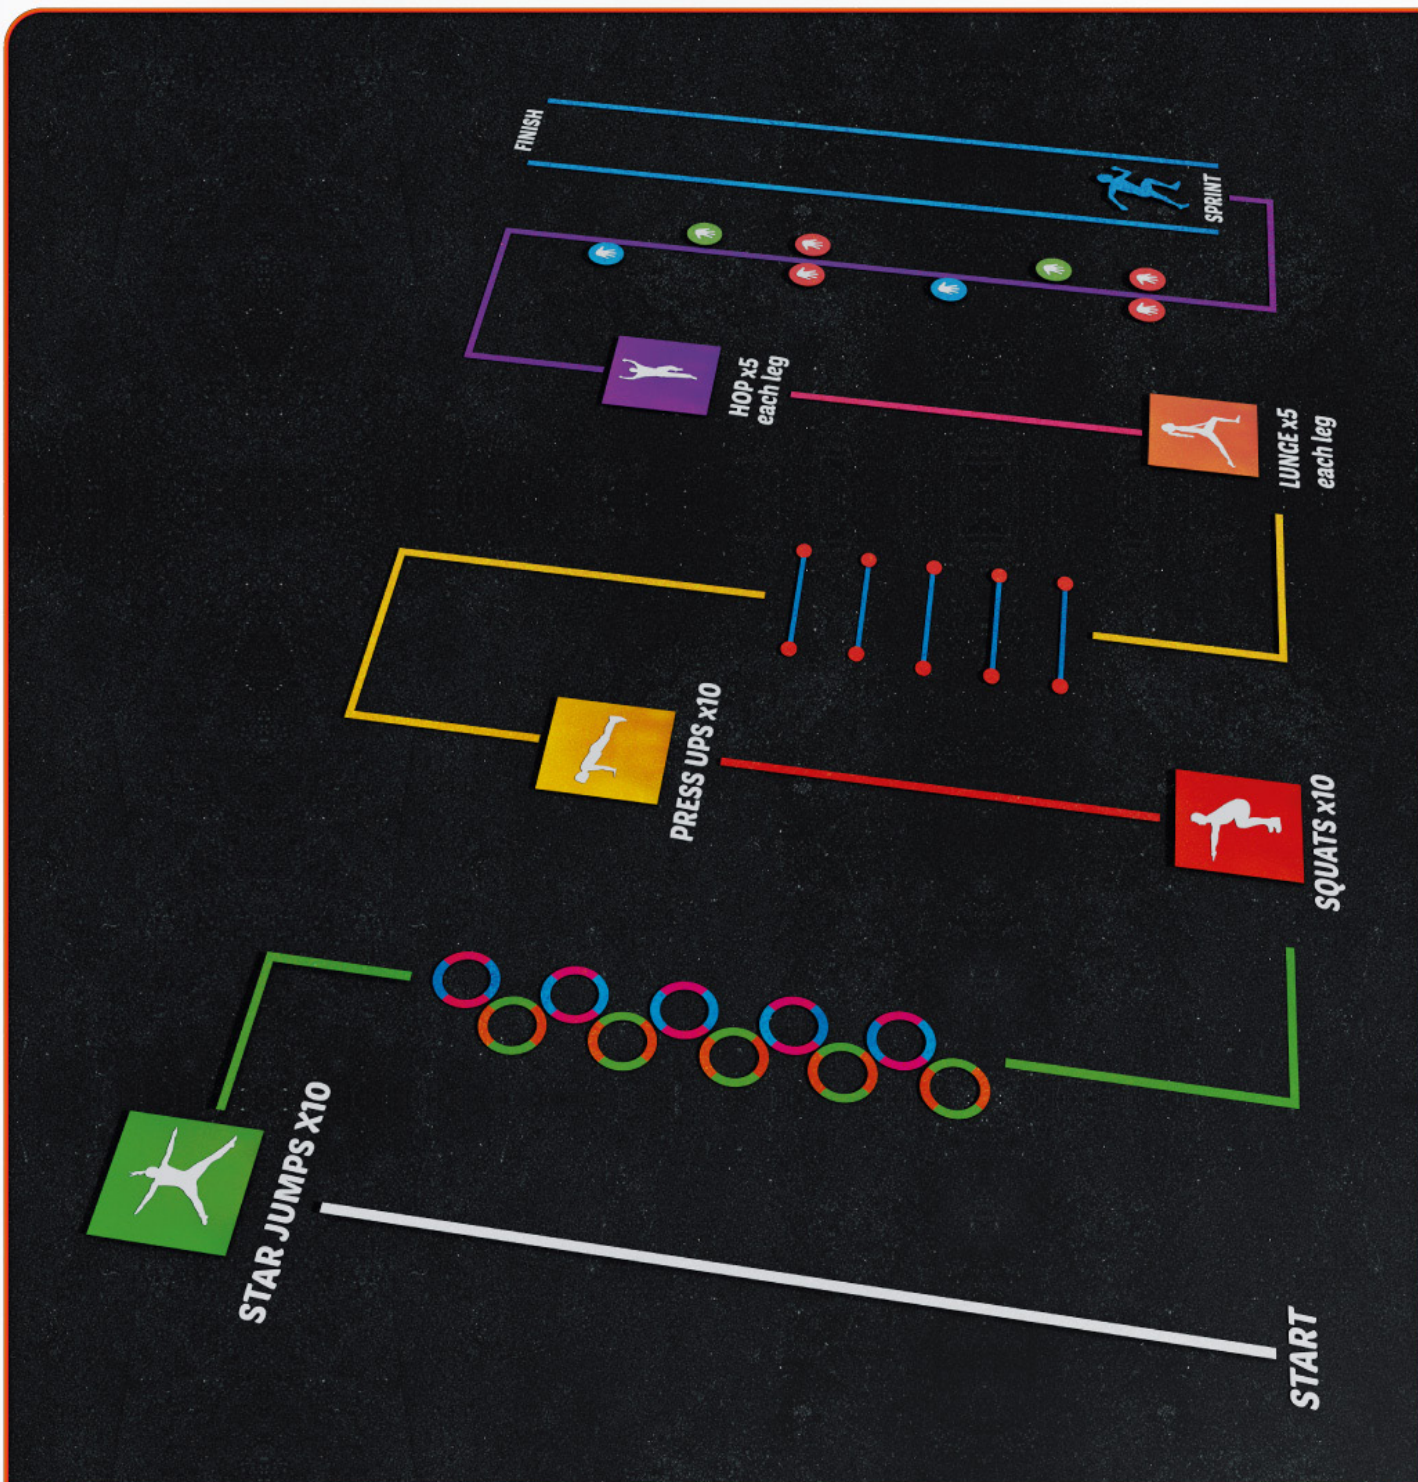

£ 460.00 PMTAR19 3.7m x 1.5m

Target board PMTAR100 featuring yellow ducks. The board is a fan shape with a central 'THROW FROM HERE' sign. Concentric white lines radiate from the center, labeled with numbers 5, 10, 15, 20, 25, 30, and 100. Various point values are placed on these lines. A purple banner at the bottom contains the price £460.00, the code PMTAR100, and dimensions 5m x 3m.

£ 65.00 PMO&X 1.5m x 1.5m

£ 220.00 PMPIGGY1 4m x 4m

£ 515.00 PMDUCKDUCKGOOSE 5m x 5m

£ 320.00 PMHOP16 3.4m x 1.7m

£ 395.00 PMHOP23 4.5m x 2m

£ 570.00 **PMHOP1** 4.5m x 4.3m

£ 190.00 **PMHOP24** 2.8m x 0.8m

£ 190.00 **PMHOP22** 2.8m x 0.8m

£ 265.00 **PMHOP21** 3.5m x 1m

£ 190.00 **PMHOP5** 3.5m x 1m

Trails

Our trails develop a range of fitness skills whilst including fun graphics to stimulate children's imaginations. All of our trails can be arranged into a layout that perfectly fits your area.