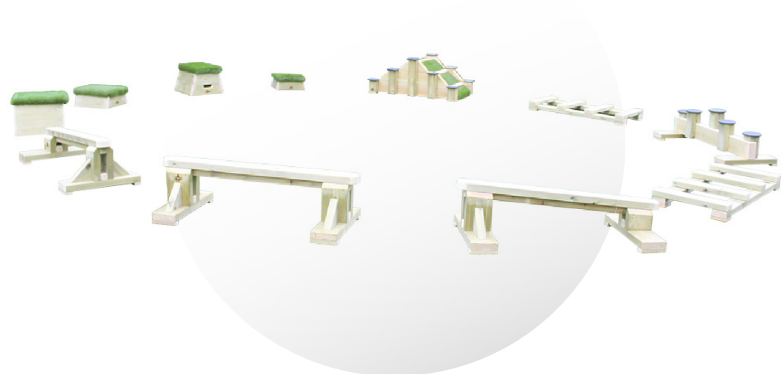

Excercise Trail Set 0

Height : N/A
Width : N/A
Depth : N/A

£3,475.00

Product: SPS-DD-EBS1