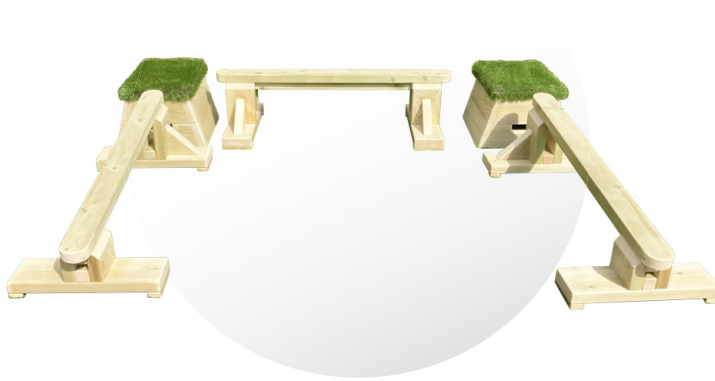

ACTIVITY ITEMS

Product: SPS-DD-EBS5

Excercise Trail Set 5

Height : N/A

Width : N/A

Depth : N/A

£1,450.00

Product: SPS-DD-EBS6