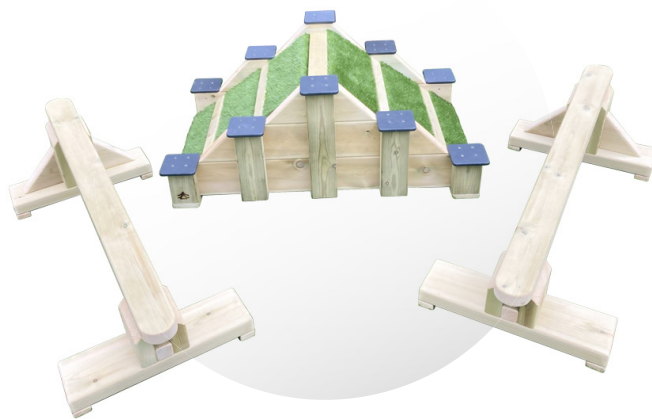

## Excercise Trail Set 5

Height : N/A

Width : N/A

Depth : N/A

**£1,450.00**

Product: SPS-DD-EBS6

## Excercise Trail Set 6

Height : N/A

Width : N/A

Depth : N/A

**£999.00**

Product: SPS-DD-EBS7