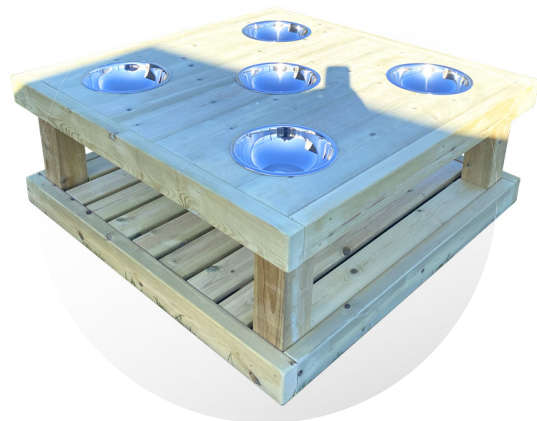

## Inclined Activity table

Height : 620mm

Width : 830mm

Depth : 780mm

**£495.00**

Product: SPS-DD-MT

## 5 Bowl Mixing Table

Height : 550mm

Width : 1140mm

Depth : 940mm

**£895.00**

Product: SPS-DD-A3T