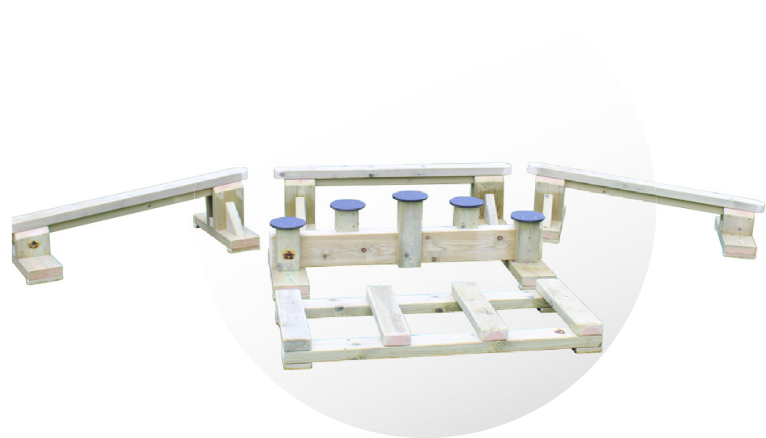

## Excercise Trail Set 2

Height : N/A  
Width : N/A  
Depth : N/A

**£2,450.00**

Product: SPS-DD-EBS3

## Excercise Trail Set 3

Height : N/A  
Width : N/A  
Depth : N/A

**£1,895.00**

Product: SPS-DD-EBS4