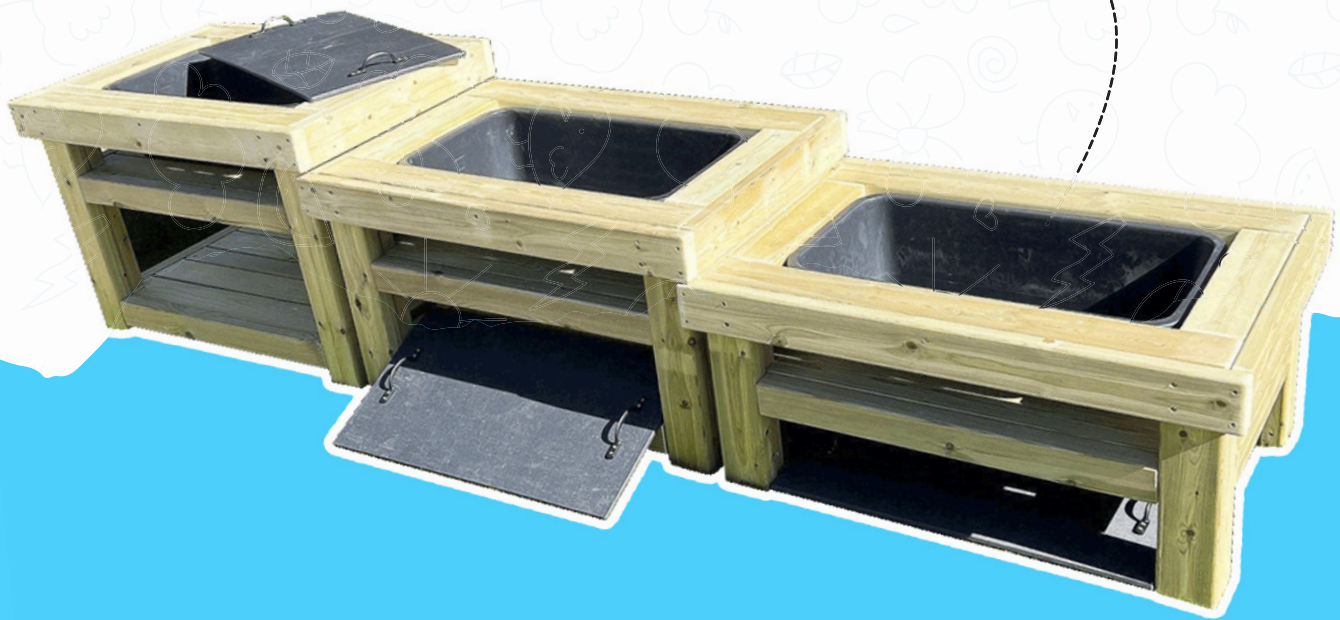

**PRODUCT
CATEGORIES**

Sand & Water Play