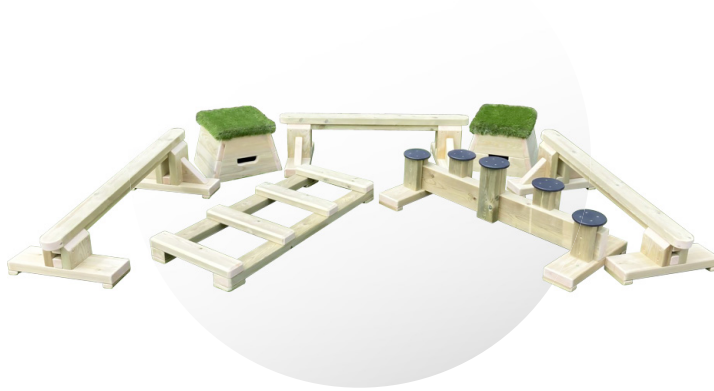

ACTIVITY ITEMS

Product: SPS-DD-EBS2

Excercise Trail Set 2

Height : N/A
Width : N/A
Depth : N/A

£2,450.00

Product: SPS-DD-EBS3