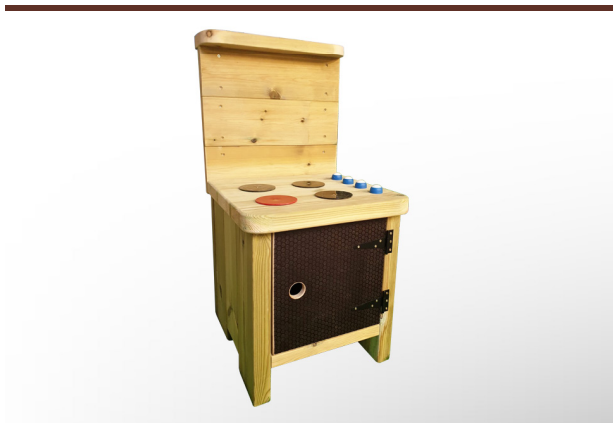

## Small old style mud kitchen

Height : 930mm  
Width : 900mm  
Depth : 520mm

£625.00

Product: SPS-DD-LMKO

## Large old style mud kitchen

Height : 930mm  
Width : 1180mm  
Depth : 520mm

£795.00

Product: SPS-DD-BPC