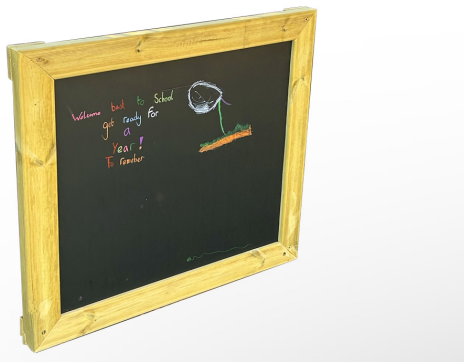

## Chalkboard - Wall fix / Chalkboard Wall Mounted

Height : 910mm  
Width : 1110mm  
Depth : 910mm

**£495.00**

Product: SPS-DD-CBF

## Chalkboard - Freestanding

Height : 1200mm  
Width : 1110mm  
Depth : 700mm

**£625.00**

Product: SPS-DD-WMWB