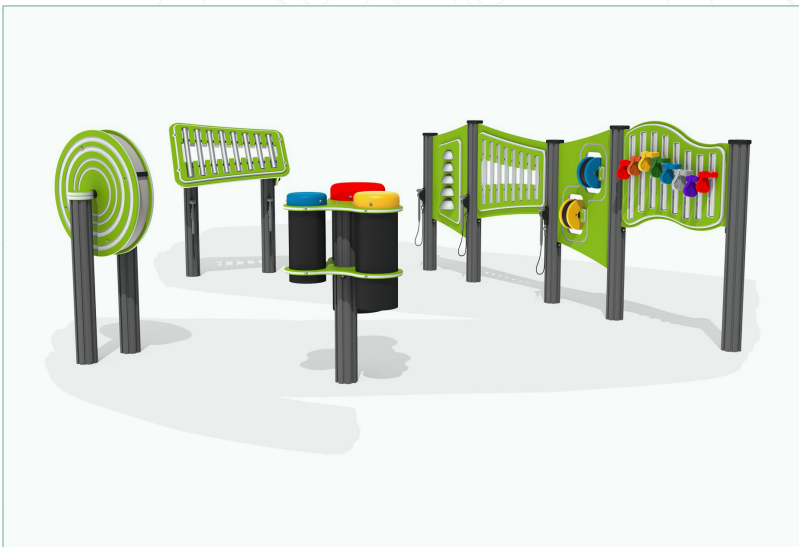

Activity Trail

£2,440.00

Supplied & Installed (Excl. VAT)

01244 267685

info@playgrounds.school

www.schoolplaygroundspecialists.co.uk

Music Sets

MUSIC SET 1