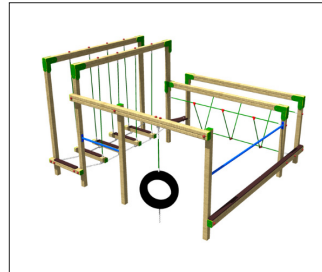

Product Categories

ADVENTURE TRAILS

-

CLAMBER STACKS

-

DYNAMIC

-

OUTDOOR CLASSROOMS

-

OUTDOOR GYM

-

THERMOPLASTIC

-

MUSIC SETS

-

COMBI PACKAGES

-

TRIM TRAILS

-

TRAVERSE WALLS

-

ACTIVITY UNITS