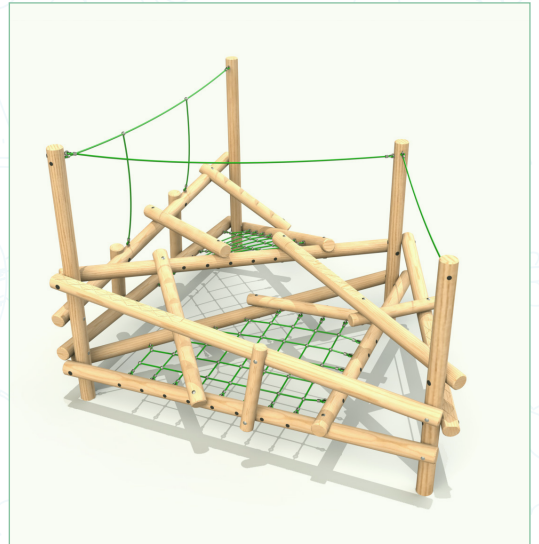

£11,483.00 Excl. VAT

ADVENTURE TRAIL 6

Product Features:

- Scramble Net
- Double Timber Climbing Wall
- Parallel Rope Walk (x2)
- Arch Net Tunnel
- Stepping Logs
- Rope Bridge
- Balance Beam (x3)
- Double Climbing Wall
- Rope Walk
- Beam Crossing
- Tyre Crossing
- Weaving Beam
- Log Walk

£12,983.00 Excl. VAT

Clamber Stacks

MIDI

Length : 2510mm
Width : 2295mm
Height : 1800mm
Free Fall Height : 900mm

Product Features:

- Climb Nets
- Scramble Logs
- Balance Beams
- Support Ropes
- Uniquely Patterned Timbers

£4,999.00 Excl. VAT

CLAMBERSTACK 2

Length : 3965mm
Width : 3051mm
Height : 2700mm
Free Fall Height : 1500mm

Product Features:

- Climb Net
- Scramble Logs
- Balance Beams
- Support Ropes
- Uniquely Patterned Timbers