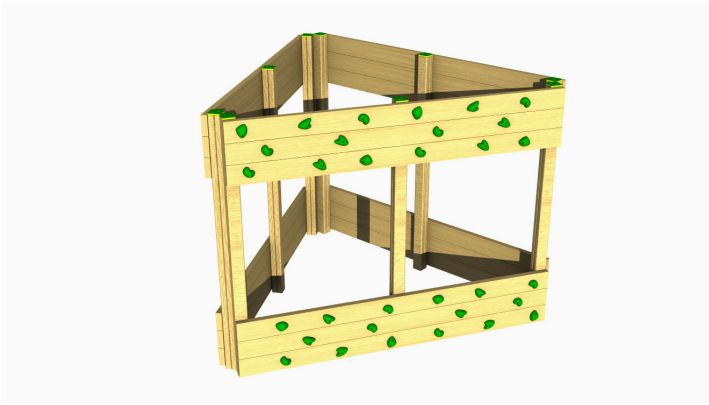

TRIM TRAIL 6

Total Length : 9.0m

Total Width : 0.8m

Product Features:

- Jigsaw Traverse Wall
- Log Snake
- Slalom Rope Walk

£3,744.00 Excl. VAT

Traverse Walls

TRAVERSE WALL 1