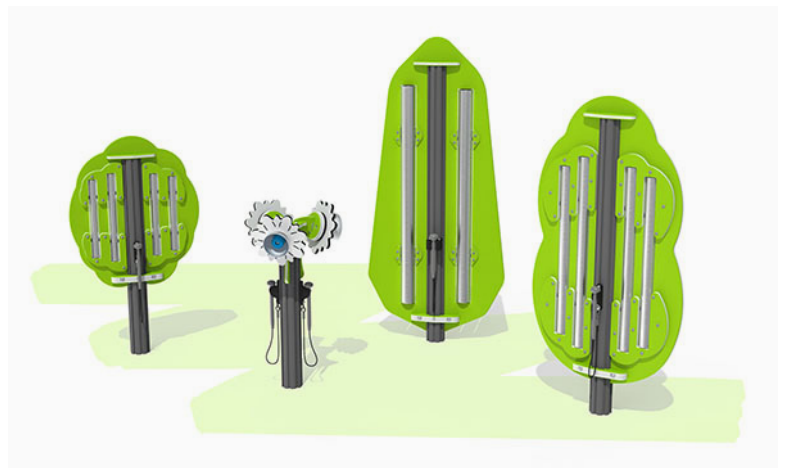

£12,666.00 Excl. VAT

CLAMBERSTACK 5 With Stainless Steel Slide

Length : 8020mm **Height** : 3000mm
Width : 6754mm **Free Fall Height** : 1900mm

Product Features:

- 1.9m Stainless Steel Slide
- HDPE Climb Wall
- Climbing Posts
- Climb Nets
- Scramble Logs
- Balance Beams
- Support Ropes
- Uniquely Patterned Timbers

Start Creating Your Musical Garden, Orchard, Or Woodland With This Small Collection Of Musical Trees

£3,348.00 Excl. VAT

Three great sounding musical trees that will entertain the children and create a nice focal point in the playground. This is a great set to start creating your musical garden and can be added to easily from our range of Virtuosos musical instruments. The instruments are supplied with aluminium T-slot posts, the panels are constructed from HDPE and include rubber beaters/mallets tethered with stainless steel cables.

Product Features:

- 3 musical instruments
- Large Chime Tree, Chime Tree and Bell Tree
- User configurable layouts
- ASTM and EN compliant
- Includes aluminium T-Slot posts

MUSIC SET 2

Small musical garden with small, medium, and large chimes, plus a bunch of flowers