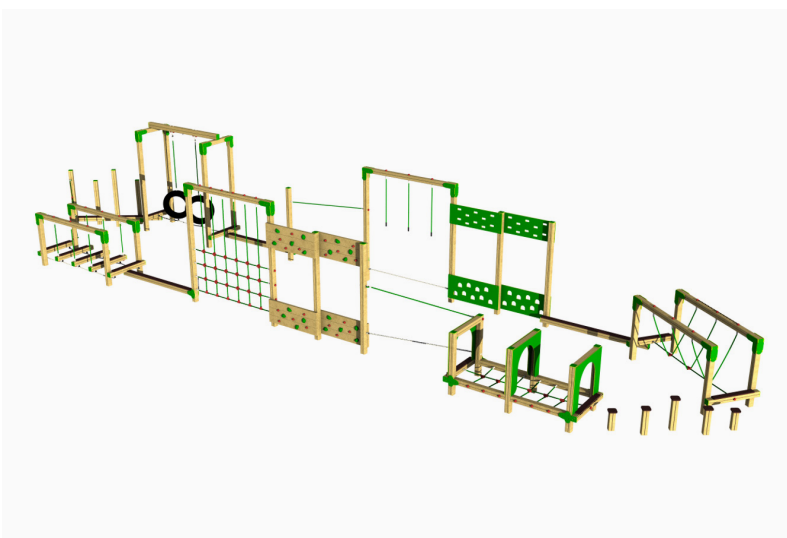

ADVENTURE TRAIL 6

Product Features:

- Scramble Net
- Double Timber Climbing Wall
- Parallel Rope Walk (x2)
- Arch Net Tunnel
- Stepping Logs
- Rope Bridge
- Balance Beam (x3)
- Double Climbing Wall
- Rope Walk
- Beam Crossing
- Tyre Crossing
- Weaving Beam
- Log Walk

£12,983.00 Excl. VAT