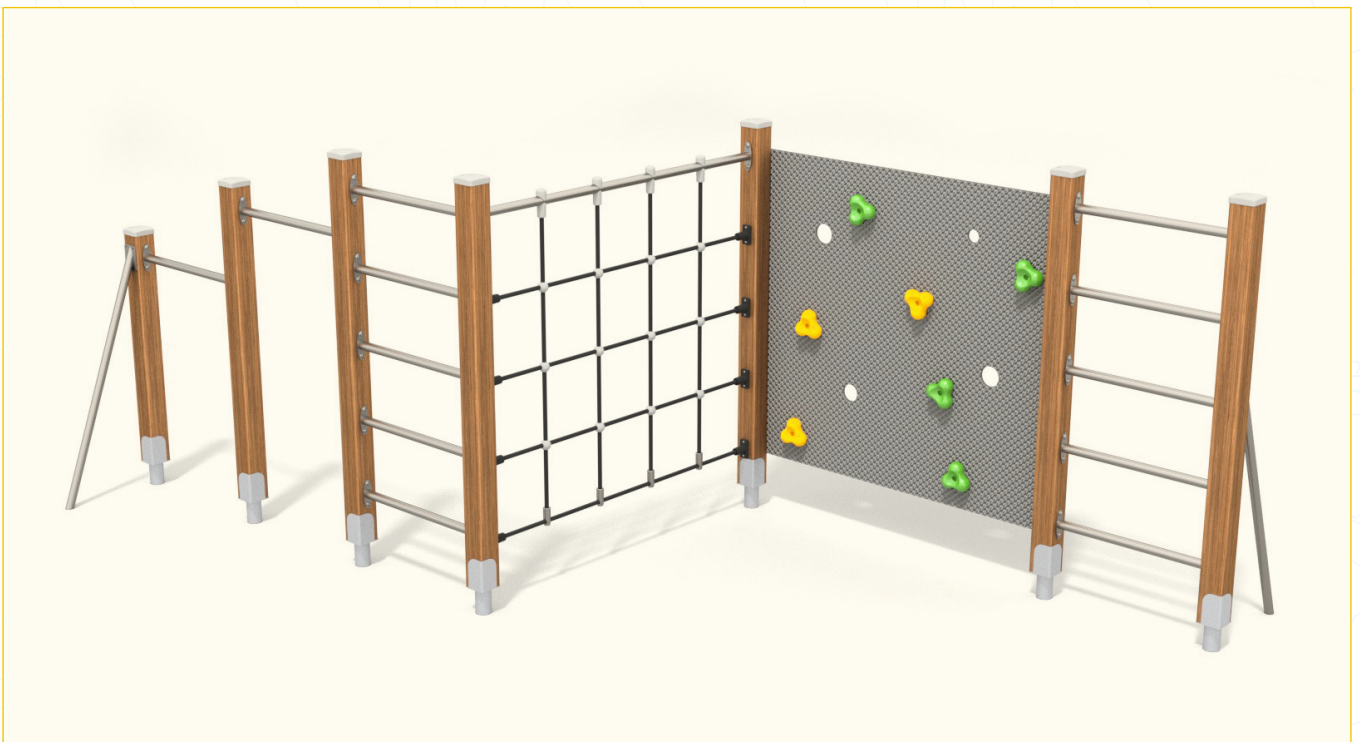

£18,001.00 Excl. VAT

CLAMBERSTACK 4

Length : 6462mm
Width : 3126mm
Height : 2925mm
Free Fall Height : 1500mm

Product Features:

- HDPE Climb Wall
- Climb Nets
- Scramble Logs
- Drop Ropes
- Balance Beams
- Support Ropes
- Uniquely Patterned Timbers

£12,666.00 Excl. VAT

CLAMBERSTACK 5 With Stainless Steel Slide

Length : 8020mm **Height** : 3000mm
Width : 6754mm **Free Fall Height** : 1900mm

Product Features:

- 1.9m Stainless Steel Slide
- HDPE Climb Wall
- Climbing Posts
- Climb Nets
- Scramble Logs
- Balance Beams
- Support Ropes
- Uniquely Patterned Timbers

Pricing includes – Manufacture, delivery and installation into grass. *Prices available for hard dig installation and surfacing if required.

£23,456.00 Excl. VAT

01244 267685

info@playgrounds.school

www.schoolplaygroundspecialists.co.uk

Dynamic Items

SPS - B1144

Length : 286cm
 Width : 329cm
 Height : 236cm
 Free Fall Height : 220cm

£5,911.00 Excl. VAT

SPS - B8028

Length : 242cm
 Width : 275cm
 Height : 160cm
 Free Fall Height : 150cm

£7,165.00 Excl. VAT