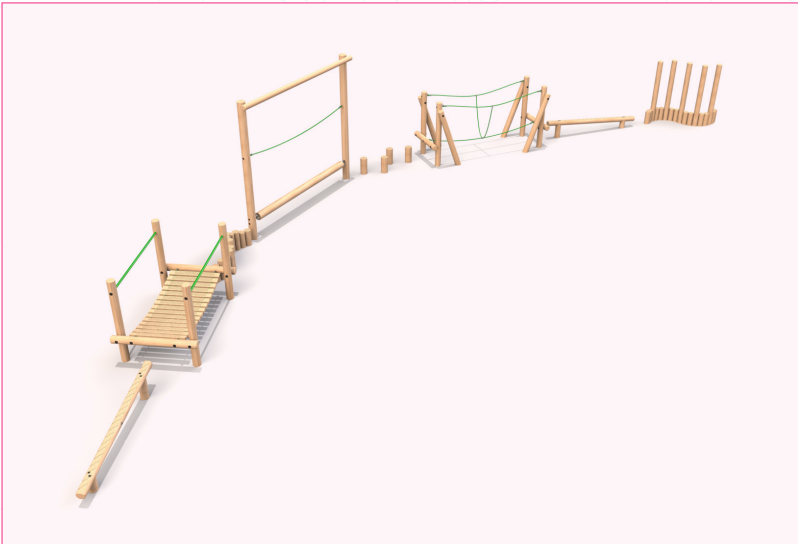

£20,444.00 Excl. VAT

COMBI 6 (WD1505)

Length : 652cm
Width : 556cm
Total Height : 277cm
Safety Zone : 60.9 m²
Free Fall Height : 90cm

Product Features:

- Fully Inclusive Wheelchair Accessible Ramps
- Talking Tubes
- Wobble Bridge
- Multi-Platform Steps With Accessible Hand Rails
- Cogs Play Panel
- Spherical Window Viewing Platform
- Inclusive Electronic Musical Play Panel
- Chain Link Drop Bucket
- Educational Panel With Moving Parts
- Numeracy & Literacy Play Panel
- Role Play Panel
- Suitable For 58 Users

£18,444.00 Excl. VAT

Trim Trails

TRIM TRAIL 1

Total Length : 21m

Total Width : 1.6m

Product Features:

- Sloping Balance Walk
- Balance Walk
- Drop Rope Traverse
- 200mm Stepping Logs
- Sloping Balance Weave
- Balance Challenge

£4,977.00 Excl. VAT

TRIM TRAIL 2

Total Length : 21m

Total Width : 0.64m

Product Features:

- Sloping Balance Walk x2
- Cross Rope
- 200mm Stepping Logs
- Log Rope
- Log Snake
- I Rope Walk
- I Walk and Stretch