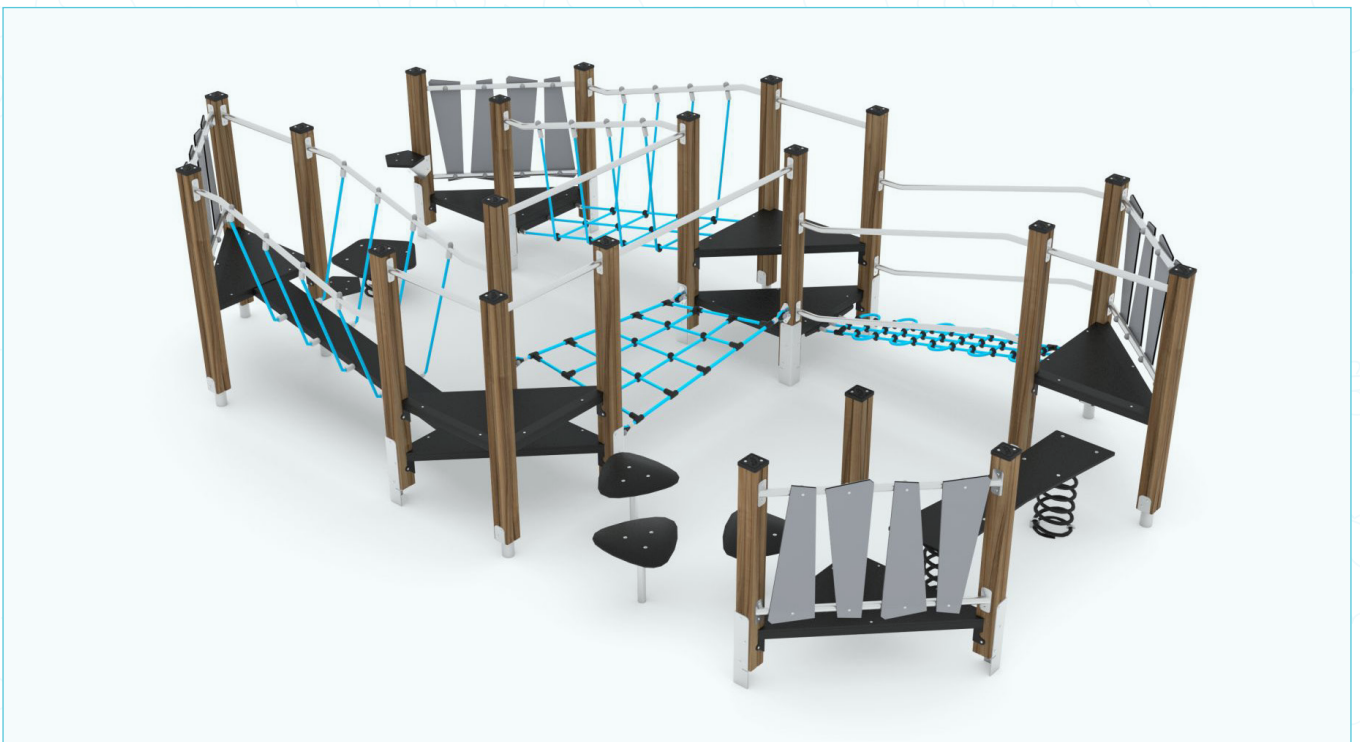

Combi Packages