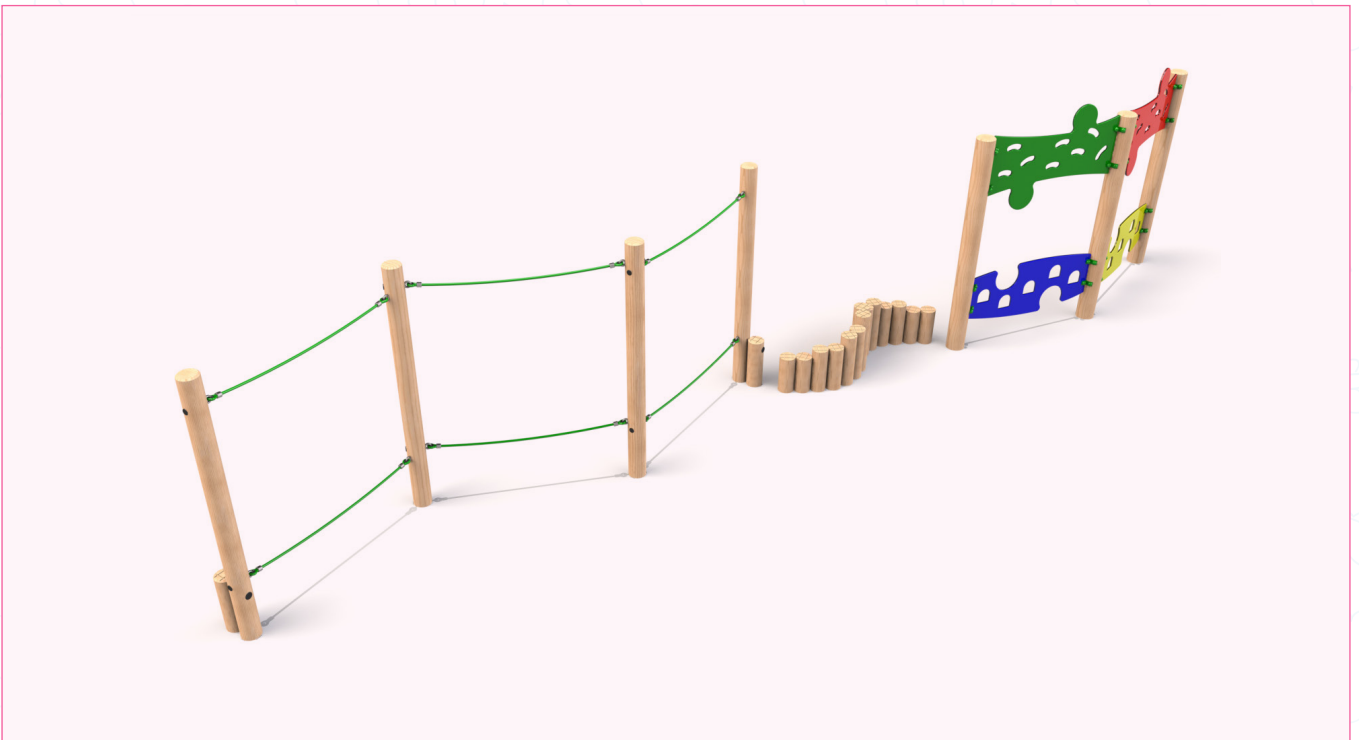

£20,444.00 Excl. VAT

COMBI 6 (WD1505)

Length : 652cm
Width : 556cm
Total Height : 277cm
Safety Zone : 60.9 m²
Free Fall Height : 90cm

Product Features:

- Fully Inclusive Wheelchair Accessible Ramps
- Talking Tubes
- Wobble Bridge
- Multi-Platform Steps With Accessible Hand Rails
- Cogs Play Panel
- Spherical Window Viewing Platform
- Inclusive Electronic Musical Play Panel
- Chain Link Drop Bucket
- Educational Panel With Moving Parts
- Numeracy & Literacy Play Panel
- Role Play Panel
- Suitable For 58 Users

£18,444.00 Excl. VAT

Trim Trails

TRIM TRAIL 1

Total Length : 21m

Total Width : 1.6m

Product Features:

- Sloping Balance Walk
- Balance Walk
- Drop Rope Traverse
- 200mm Stepping Logs
- Sloping Balance Weave
- Balance Challenge

£4,977.00 Excl. VAT

TRIM TRAIL 2

Total Length : 21m

Total Width : 0.64m

Product Features:

- Sloping Balance Walk x2
- Cross Rope
- 200mm Stepping Logs
- Log Rope
- Log Snake
- I Rope Walk
- I Walk and Stretch