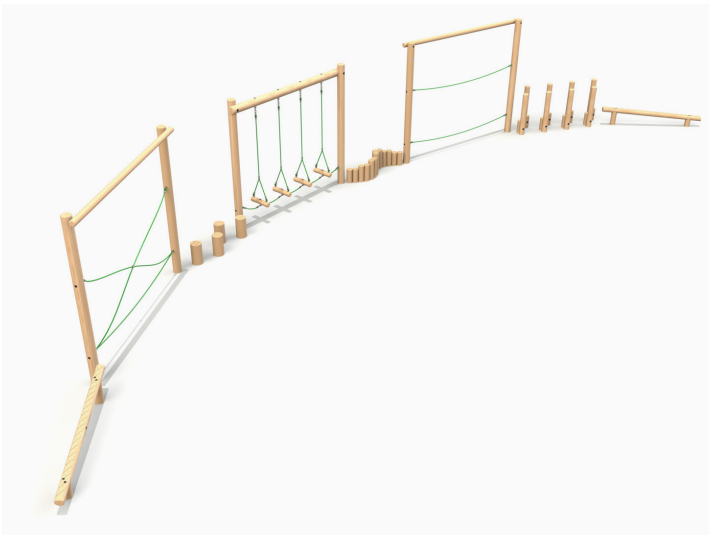

£20,444.00 Excl. VAT

COMBI 6 (WD1505)

Length : 652cm
Width : 556cm
Total Height : 277cm
Safety Zone : 60.9 m²
Free Fall Height : 90cm

Product Features:

- Fully Inclusive Wheelchair Accessible Ramps
- Talking Tubes
- Wobble Bridge
- Multi-Platform Steps With Accessible Hand Rails
- Cogs Play Panel
- Spherical Window Viewing Platform
- Inclusive Electronic Musical Play Panel
- Chain Link Drop Bucket
- Educational Panel With Moving Parts
- Numeracy & Literacy Play Panel
- Role Play Panel
- Suitable For 58 Users

£18,444.00 Excl. VAT

Trim Trails

TRIM TRAIL 1

Total Length : 21m

Total Width : 1.6m

Product Features:

- Sloping Balance Walk
- Balance Walk
- Drop Rope Traverse
- 200mm Stepping Logs
- Sloping Balance Weave
- Balance Challenge

£4,977.00 Excl. VAT

TRIM TRAIL 2

Total Length : 21m

Total Width : 0.64m

Product Features:

- Sloping Balance Walk x2
- Cross Rope
- 200mm Stepping Logs
- Log Rope
- Log Snake
- I Rope Walk
- I Walk and Stretch

£9,004.00 Excl. VAT

TRIM TRAIL 3

Total Length : 20m

Total Width : 1.3m

Product Features:

- Sloping Balance Walk x2
- Suspension Bridge
- Log Snake
- Log Roll
- 200mm Stepping Logs
- Burma Bridge
- Log Snake Weaver