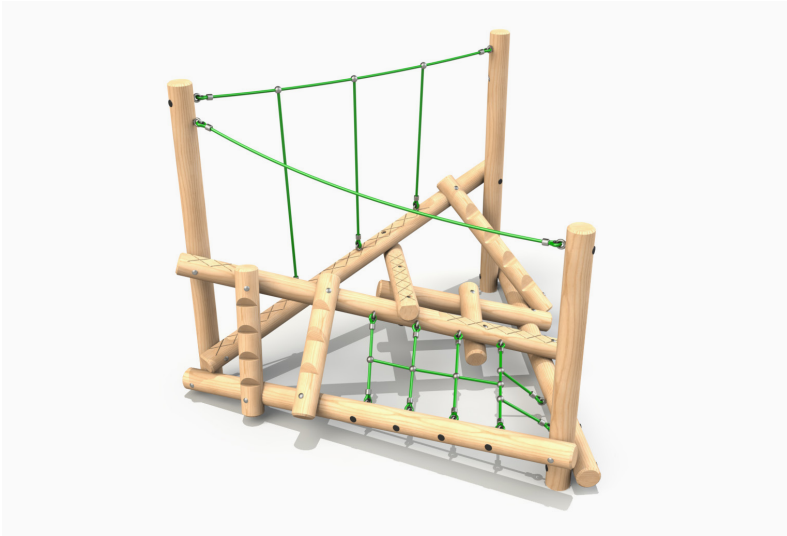

£11,483.00 Excl. VAT

ADVENTURE TRAIL 6

Product Features:

- Scramble Net
- Double Timber Climbing Wall
- Parallel Rope Walk (x2)
- Arch Net Tunnel
- Stepping Logs
- Rope Bridge
- Balance Beam (x3)
- Double Climbing Wall
- Rope Walk
- Beam Crossing
- Tyre Crossing
- Weaving Beam
- Log Walk

£12,983.00 Excl. VAT

Clamber Stacks

MIDI

Length : 2510mm
Width : 2295mm
Height : 1800mm
Free Fall Height : 900mm

Product Features:

- Climb Nets
- Scramble Logs
- Balance Beams
- Support Ropes
- Uniquely Patterned Timbers

£4,999.00 Excl. VAT

CLAMBERSTACK 2

Length : 3965mm
Width : 3051mm
Height : 2700mm
Free Fall Height : 1500mm

Product Features:

- Climb Net
- Scramble Logs
- Balance Beams
- Support Ropes
- Uniquely Patterned Timbers

£6,544.00 Excl. VAT

CLAMBERSTACK 3

Length : 5462mm
Width : 3982mm
Height : 2700mm
Free Fall Height : 1500mm

Product Features:

- Climbing Posts
- Climb Nets
- Scramble Logs
- Balance Beams
- Support Ropes
- Uniquely Patterned Timbers