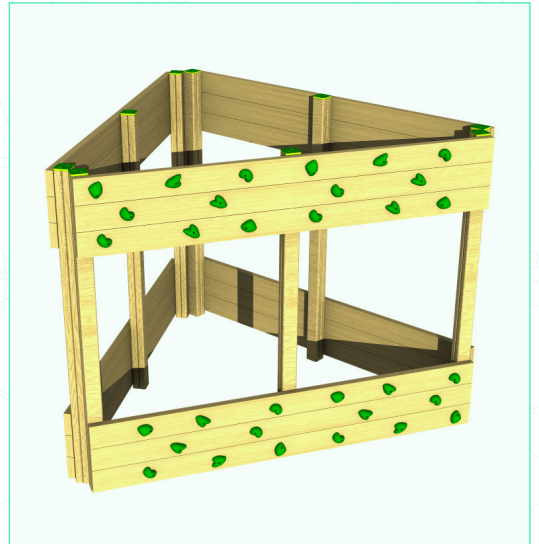

TRIM TRAIL 6

Total Length : 9.0m

Total Width : 0.8m

Product Features:

- Jigsaw Traverse Wall
- Log Snake
- Slalom Rope Walk

£3,744.00 Excl. VAT

Traverse Walls

TRAVERSE WALL 1