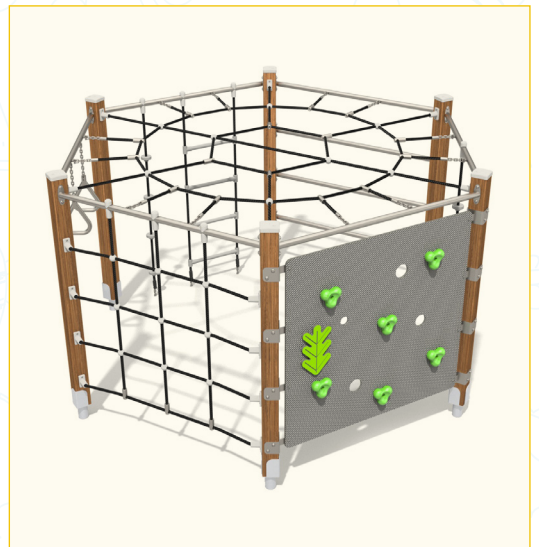

£12,666.00 Excl. VAT

CLAMBERSTACK 5 With Stainless Steel Slide

Length : 8020mm **Height** : 3000mm
Width : 6754mm **Free Fall Height** : 1900mm

Product Features:

- 1.9m Stainless Steel Slide
- HDPE Climb Wall
- Climbing Posts
- Climb Nets
- Scramble Logs
- Balance Beams
- Support Ropes
- Uniquely Patterned Timbers

Pricing includes – Manufacture, delivery and installation into grass. *Prices available for hard dig installation and surfacing if required.

£23,456.00 Excl. VAT

01244 267685

info@playgrounds.school

www.schoolplaygroundspecialists.co.uk

Dynamic Items

SPS - B1144

Length : 286cm
 Width : 329cm
 Height : 236cm
 Free Fall Height : 220cm

£5,911.00 Excl. VAT

SPS - B8028

Length : 242cm
 Width : 275cm
 Height : 160cm
 Free Fall Height : 150cm

£7,165.00 Excl. VAT

SPS - B8063

Length : 430cm
 Width : 240cm
 Height : 160cm
 Free Fall Height : 150cm

£4,808.00 Excl. VAT

SPS – V0106-1

Length : 315cm
 Width : 170cm
 Height : 220cm
 Free Fall Height : <60cm

£10,992.00 Excl. VAT