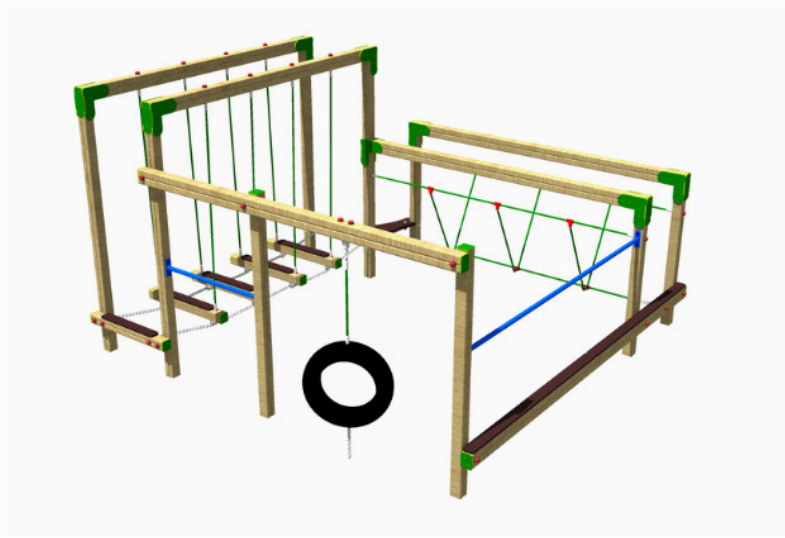

£6,150.00 Excl. VAT

Product Features:

- 3 X Open Traverse Wall 2.4m Panel – Single Sided
- 3 X Open Traverse Wall 1.2m Panel – Double Sided

TRAVERSE WALL 5

Our Traverse Wall 5 is the ideal playground addition for improving agility and social interaction. Scaling this wall is not to be underestimated, but an imaginative challenge to any who do. Coordination and balance are vital when ascending this traverse wall, but a welcome addition to any playground that wish to improve those aspects.

£8,500.00 Excl. VAT

Product Features:

- Traverse Wall 1.2m Panel – Single Sided
- Overhang Traverse Wall Protrusion 1.2m – Single Sided
- 2 X Traverse Wall Panel 2.4m – Single Sided
- Inclined Traverse Wall Protrusion 1.2m – Single Sided

Activity Units

01244 267685 

info@playgrounds.school 

www.schoolplaygroundspecialists.co.uk 

ACTIVITY UNIT 1

Product Features:

- Log Walk
- Rope Bridge
- Tyre swing (attached to the ground)
- Pull up bar
- Balance bar with anti-slip surface
- Anti-slip platform