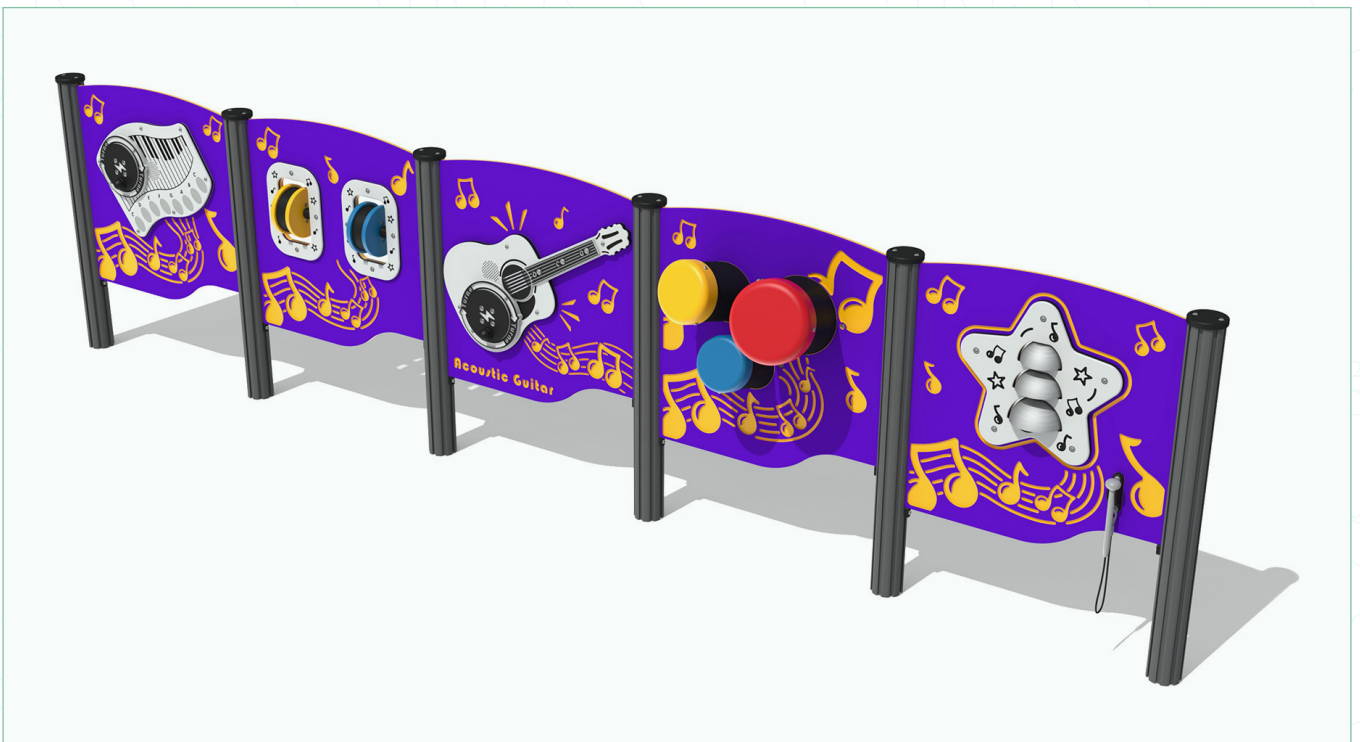

Activity Trail

£2,440.00

Supplied & Installed (Excl. VAT)

01244 267685

info@playgrounds.school

www.schoolplaygroundspecialists.co.uk

Music Sets

MUSIC SET 1

Start Creating Your Musical Garden, Orchard, Or Woodland With This Small Collection Of Musical Trees

£3,348.00 Excl. VAT

Three great sounding musical trees that will entertain the children and create a nice focal point in the playground. This is a great set to start creating your musical garden and can be added to easily from our range of Virtuosos musical instruments. The instruments are supplied with aluminium T-slot posts, the panels are constructed from HDPE and include rubber beaters/mallets tethered with stainless steel cables.