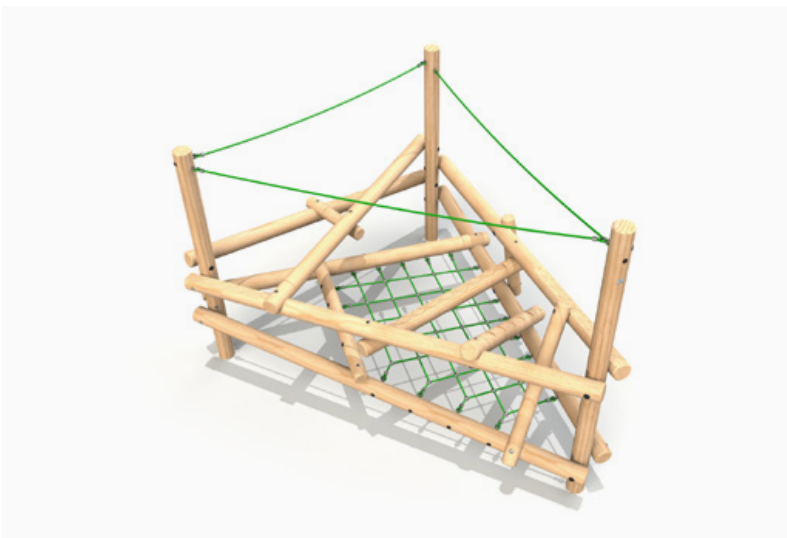

£12,983.00 Excl. VAT

Clamber Stacks

MIDI

Length : 2510mm
Width : 2295mm
Height : 1800mm
Free Fall Height : 900mm

Product Features:

- Climb Nets
- Scramble Logs
- Balance Beams
- Support Ropes
- Uniquely Patterned Timbers

£4,999.00 Excl. VAT

CLAMBERSTACK 2

Length : 3965mm
Width : 3051mm
Height : 2700mm
Free Fall Height : 1500mm

Product Features:

- Climb Net
- Scramble Logs
- Balance Beams
- Support Ropes
- Uniquely Patterned Timbers

£6,544.00 Excl. VAT

CLAMBERSTACK 3

Length : 5462mm
Width : 3982mm
Height : 2700mm
Free Fall Height : 1500mm

Product Features:

- Climbing Posts
- Climb Nets
- Scramble Logs
- Balance Beams
- Support Ropes
- Uniquely Patterned Timbers

£11,599.00 Excl. VAT

CLAMBERSTACK 3 With Stainless Steel Slide

Length : 9979mm
Width : 9542mm
Free Fall Height : 1600mm

Product Features:

- Climbing Posts
- Climb Nets
- Scramble Logs
- Balance Beams
- Support Ropes
- 1.0 Steel Slide
- Uniquely Patterned Timbers