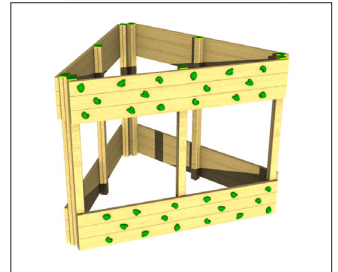

Product Categories

ADVENTURE TRAILS

-

CLAMBER STACKS

-

DYNAMIC

-

OUTDOOR CLASSROOMS

-

OUTDOOR GYM

-

THERMOPLASTIC

-

MUSIC SETS

-

COMBI PACKAGES

-

TRIM TRAILS

-

TRAVERSE WALLS

-

ACTIVITY UNITS