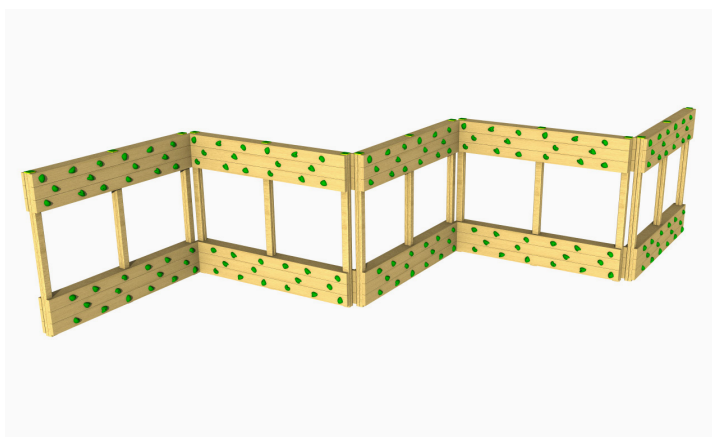

£3,100.00 Excl. VAT

Product Features:

- Traverse Wall 1.2m Panel – Single Sided
- Traverse Wall 2.4m Panel – Single Sided
- Overhang Traverse Wall Protrusion 1.2m – Single Sided

TRAVERSE WALL 3

Our Traverse Wall 3 is the ideal playground addition for improving agility and social interaction. Scaling this wall is not to be underestimated, but an imaginative challenge to any who do. Coordination and balance are vital when ascending this traverse wall, but a welcome addition to any playground that wish to improve those aspects.

£5,450.00 Excl. VAT

Product Features:

- Traverse Wall 1.2m Panel – Single Sided
- Overhang Traverse Wall Protrusion 1.2m – Single Sided
- 2 X Traverse Wall Panel 2.4m – Single Sided
- Inclined Traverse Wall Protrusion 1.2m – Single Sided

£6,150.00 Excl. VAT

Product Features:

- 3 X Open Traverse Wall 2.4m Panel – Single Sided
- 3 X Open Traverse Wall 1.2m Panel – Double Sided

TRAVERSE WALL 5

Our Traverse Wall 5 is the ideal playground addition for improving agility and social interaction. Scaling this wall is not to be underestimated, but an imaginative challenge to any who do. Coordination and balance are vital when ascending this traverse wall, but a welcome addition to any playground that wish to improve those aspects.