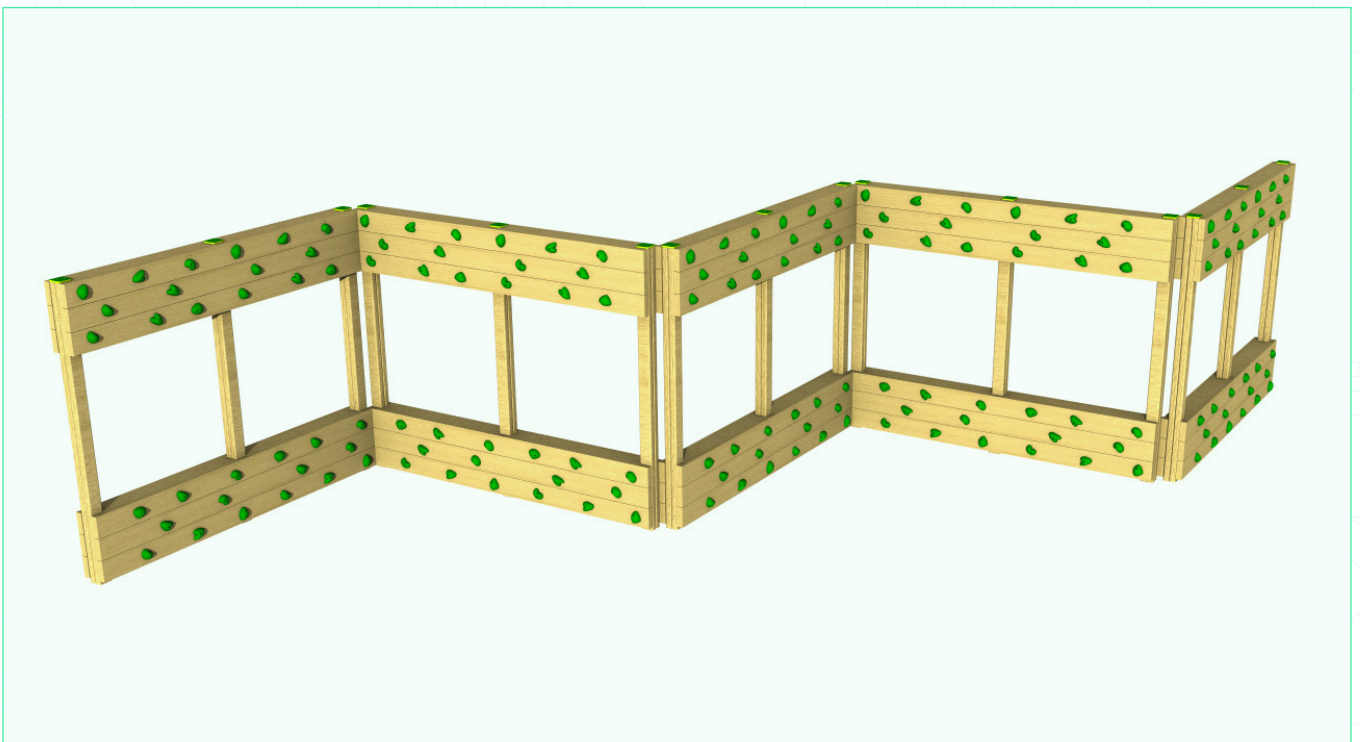

TRIM TRAIL 6

Total Length : 9.0m

Total Width : 0.8m

Product Features:

- Jigsaw Traverse Wall
- Log Snake
- Slalom Rope Walk

£3,744.00 Excl. VAT

Traverse Walls

TRAVERSE WALL 1

Our Traverse Wall 1, allows children to create their own scenarios, will they navigate and scale across dangerous terrain, or compete against each other to hold on the longest? Making use of low-level foot and high-level hand grips, this timber climbing wall offers the perfect obstacle for children.