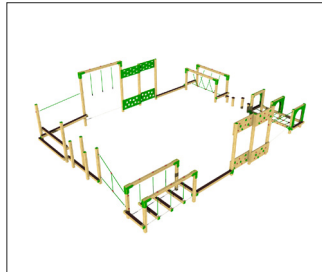

Product Categories

ADVENTURE TRAILS

-

CLAMBER STACKS

-

DYNAMIC

-

OUTDOOR CLASSROOMS

-

OUTDOOR GYM

-

THERMOPLASTIC

-

MUSIC SETS

-

COMBI PACKAGES

-

TRIM TRAILS

-

TRAVERSE WALLS

-

ACTIVITY UNITS