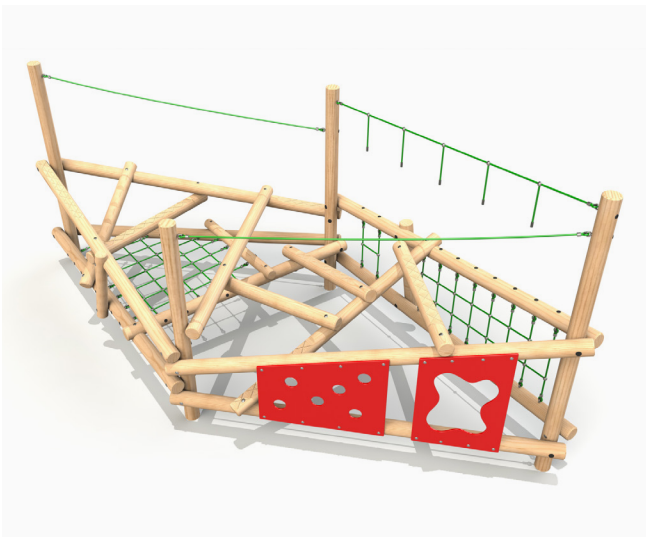

£6,544.00 Excl. VAT

CLAMBERSTACK 3

Length : 5462mm
Width : 3982mm
Height : 2700mm
Free Fall Height : 1500mm

Product Features:

- Climbing Posts
- Climb Nets
- Scramble Logs
- Balance Beams
- Support Ropes
- Uniquely Patterned Timbers

£11,599.00 Excl. VAT

CLAMBERSTACK 3 With Stainless Steel Slide

Length : 9979mm
Width : 9542mm
Free Fall Height : 1600mm

Product Features:

- Climbing Posts
- Climb Nets
- Scramble Logs
- Balance Beams
- Support Ropes
- 1.0 Steel Slide
- Uniquely Patterned Timbers

£18,001.00 Excl. VAT

CLAMBERSTACK 4

Length : 6462mm
Width : 3126mm
Height : 2925mm
Free Fall Height : 1500mm

Product Features:

- HDPE Climb Wall
- Climb Nets
- Scramble Logs
- Drop Ropes
- Balance Beams
- Support Ropes
- Uniquely Patterned Timbers

£12,666.00 Excl. VAT

CLAMBERSTACK 5 With Stainless Steel Slide

Length : 8020mm **Height** : 3000mm
Width : 6754mm **Free Fall Height** : 1900mm

Product Features:

- 1.9m Stainless Steel Slide
- HDPE Climb Wall
- Climbing Posts
- Climb Nets
- Scramble Logs
- Balance Beams
- Support Ropes
- Uniquely Patterned Timbers