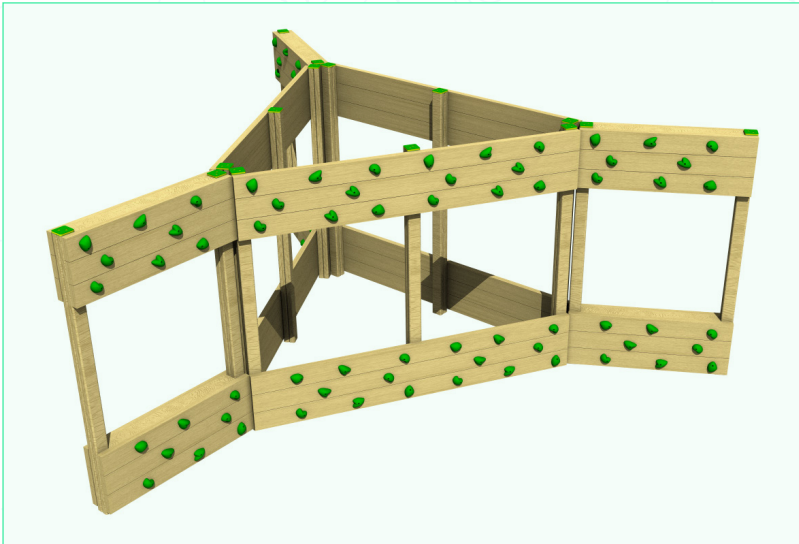

TRIM TRAIL 6

Total Length : 9.0m

Total Width : 0.8m

Product Features:

- Jigsaw Traverse Wall
- Log Snake
- Slalom Rope Walk

£3,744.00 Excl. VAT

Traverse Walls

TRAVERSE WALL 1

Our Traverse Wall 1, allows children to create their own scenarios, will they navigate and scale across dangerous terrain, or compete against each other to hold on the longest? Making use of low-level foot and high-level hand grips, this timber climbing wall offers the perfect obstacle for children.

£2,655.00 Excl. VAT

Product Features:

- 3 X Open Traverse Wall 2.4m Panel – Single Sided

TRAVERSE WALL 2

A difficult but rewarding challenge, this traverse wall can test those of many abilities. Our Traverse Wall 2 gives children the chance to use their imagination, ascending varied terrain from glaciers to volcanos. Maybe the floor is lava? Or just an opportunity to test themselves among their peers.