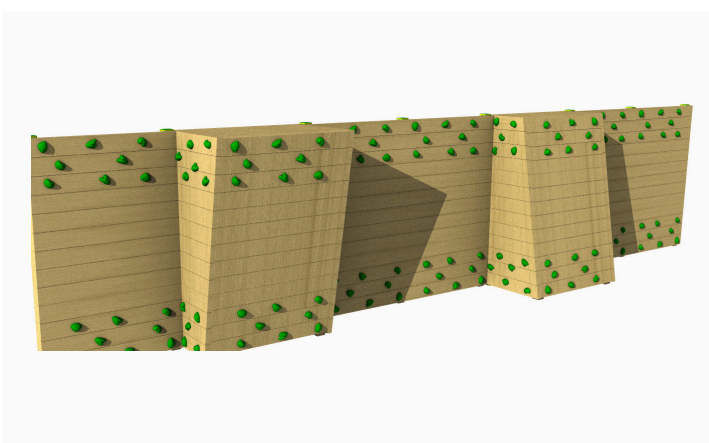

£2,655.00 Excl. VAT

Product Features:

- 3 X Open Traverse Wall 2.4m Panel – Single Sided

TRAVERSE WALL 2

A difficult but rewarding challenge, this traverse wall can test those of many abilities. Our Traverse Wall 2 gives children the chance to use their imagination, ascending varied terrain from glaciers to volcanos. Maybe the floor is lava? Or just an opportunity to test themselves among their peers.

£3,100.00 Excl. VAT

Product Features:

- Traverse Wall 1.2m Panel – Single Sided
- Traverse Wall 2.4m Panel – Single Sided
- Overhang Traverse Wall Protrusion 1.2m – Single Sided

TRAVERSE WALL 3

Our Traverse Wall 3 is the ideal playground addition for improving agility and social interaction. Scaling this wall is not to be underestimated, but an imaginative challenge to any who do. Coordination and balance are vital when ascending this traverse wall, but a welcome addition to any playground that wish to improve those aspects.