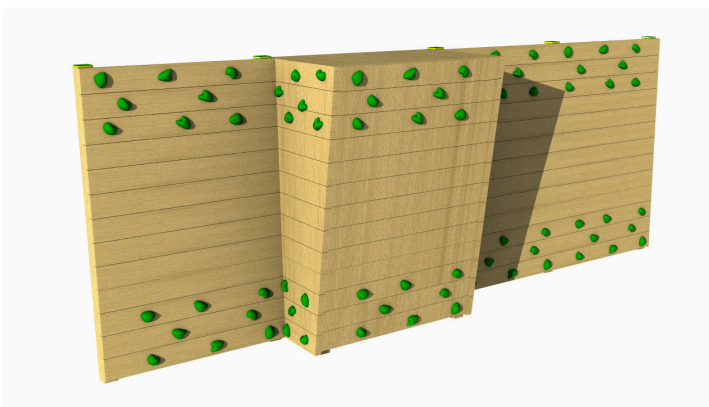

TRAVERSE WALL 2

A difficult but rewarding challenge, this traverse wall can test those of many abilities. Our Traverse Wall 2 gives children the chance to use their imagination, ascending varied terrain from glaciers to volcanos. Maybe the floor is lava? Or just an opportunity to test themselves among their peers.

£3,100.00 Excl. VAT

Product Features:

- Traverse Wall 1.2m Panel – Single Sided
- Traverse Wall 2.4m Panel – Single Sided
- Overhang Traverse Wall Protrusion 1.2m – Single Sided