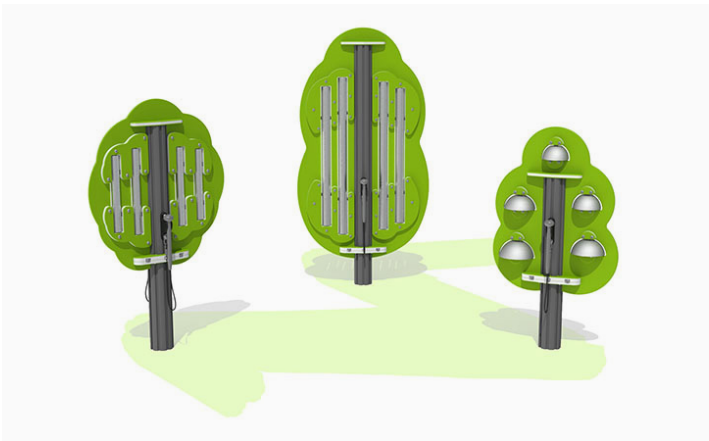

MUSIC SET 1

Start Creating Your Musical Garden, Orchard, Or Woodland With This Small Collection Of Musical Trees

£3,348.00 Excl. VAT

Three great sounding musical trees that will entertain the children and create a nice focal point in the playground. This is a great set to start creating your musical garden and can be added to easily from our range of Virtuosos musical instruments. The instruments are supplied with aluminium T-slot posts, the panels are constructed from HDPE and include rubber beaters/mallets tethered with stainless steel cables.

Product Features:

- 3 musical instruments
- Large Chime Tree, Chime Tree and Bell Tree
- User configurable layouts
- ASTM and EN compliant
- Includes aluminium T-Slot posts