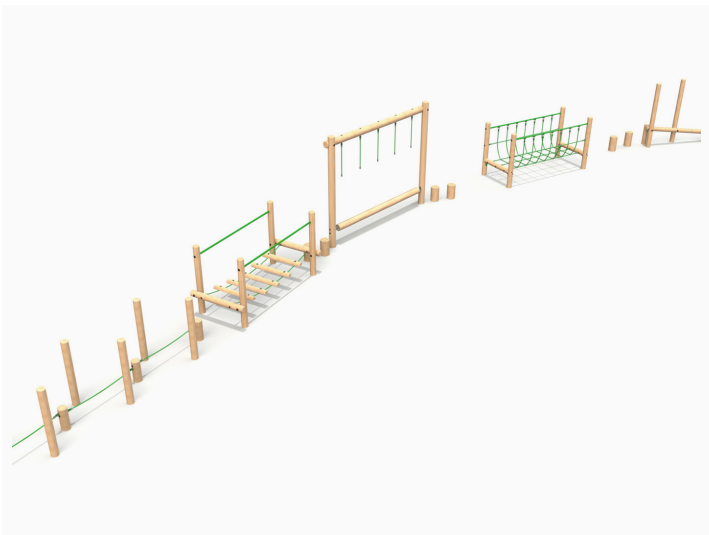

£9,004.00 Excl. VAT

TRIM TRAIL 3

Total Length : 20m

Total Width : 1.3m

Product Features:

- Sloping Balance Walk x2
- Suspension Bridge
- Log Snake
- Log Roll
- 200mm Stepping Logs
- Burma Bridge
- Log Snake Weaver

£8,877.00 Excl. VAT

TRIM TRAIL 4

Total Length : 25.5m

Total Width : 1.1m

Product Features:

- Tightrope Crossing
- Rope Tunnel
- 200mm Stepping Logs
- Balance Walk
- Traverse Weave
- Combo
- Climb Ladder
- Tarzan Ring Beam

£12,122.00 Excl. VAT

TRIM TRAIL 5

Total Length : 22.9m

Total Width : 1.2m

Product Features:

- Tightrope Crossing
- Wobble Bridge
- 200mm Stepping Logs
- Log Roll with Drop
- Ropes
- Rope Bridge
- Sloping Balance Weave