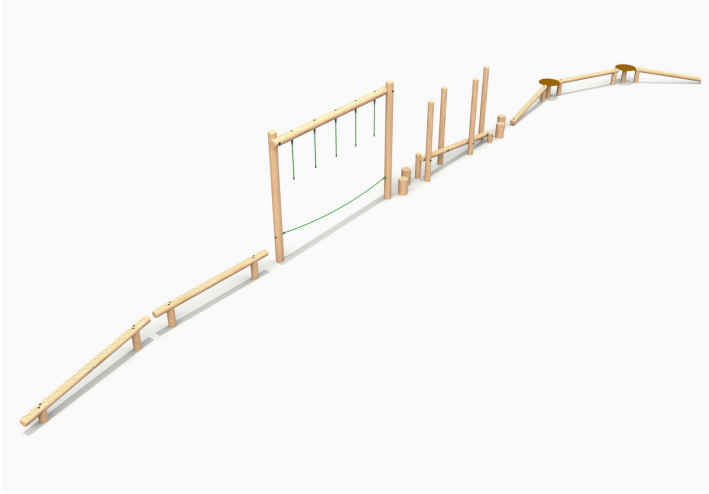

£16,788.00 Excl. VAT

COMBI 5 – (1710) - Includes Safety Surfacing

Length : 451cm
Width : 395cm
Total Height : 343cm
Safety Zone : 45.1 m²
Free Fall Height : 200cm

Product Features:

- Twin Stainless Steel Slides
- Stainless Steel Firemen's Pole
- Role Play Panel
- Climbing Wall
- Wobble Bridge
- Double Walled Climbing Tube
- Multi-Level Balance Platforms
- Maze Play Panel
- Moveable Educational Game Panel
- Over & Under Bar

£20,444.00 Excl. VAT

COMBI 6 (WD1505)

Length : 652cm
Width : 556cm
Total Height : 277cm
Safety Zone : 60.9 m²
Free Fall Height : 90cm

Product Features:

- Fully Inclusive Wheelchair Accessible Ramps
- Talking Tubes
- Wobble Bridge
- Multi-Platform Steps With Accessible Hand Rails
- Cogs Play Panel
- Spherical Window Viewing Platform
- Inclusive Electronic Musical Play Panel
- Chain Link Drop Bucket
- Educational Panel With Moving Parts
- Numeracy & Literacy Play Panel
- Role Play Panel
- Suitable For 58 Users

£18,444.00 Excl. VAT

Trim Trails

TRIM TRAIL 1

Total Length : 21m

Total Width : 1.6m

Product Features:

- Sloping Balance Walk
- Balance Walk
- Drop Rope Traverse
- 200mm Stepping Logs
- Sloping Balance Weave
- Balance Challenge

£4,977.00 Excl. VAT

TRIM TRAIL 2

Total Length : 21m

Total Width : 0.64m

Product Features:

- Sloping Balance Walk x2
- Cross Rope
- 200mm Stepping Logs
- Log Rope
- Log Snake
- I Rope Walk
- I Walk and Stretch