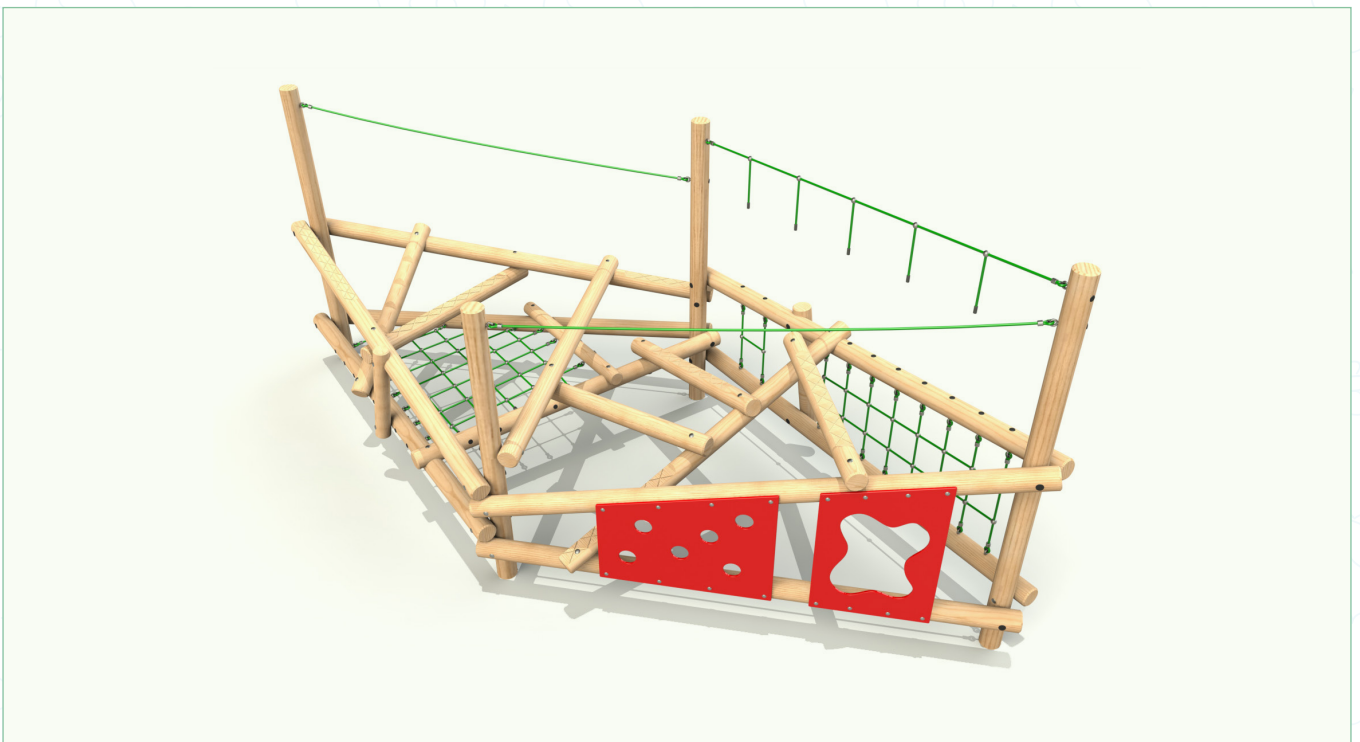

£9,983.00 Excl. VAT

ADVENTURE TRAIL 5

Product Features:

- Double Timber Climbing Wall
- Parallel Rope Walk (x2)
- Arch Net Tunnel
- Stepping Logs
- Rope Bridge
- Balance Beam (x3)
- Double Climbing Wall
- Rope Walk
- Beam Crossing
- Weaving Beam
- Log Walk

£11,483.00 Excl. VAT

ADVENTURE TRAIL 6

Product Features:

- Scramble Net
- Double Timber Climbing Wall
- Parallel Rope Walk (x2)
- Arch Net Tunnel
- Stepping Logs
- Rope Bridge
- Balance Beam (x3)
- Double Climbing Wall
- Rope Walk
- Beam Crossing
- Tyre Crossing
- Weaving Beam
- Log Walk

£12,983.00 Excl. VAT

Clamber Stacks

MIDI

Length : 2510mm
Width : 2295mm
Height : 1800mm
Free Fall Height : 900mm

Product Features:

- Climb Nets
- Scramble Logs
- Balance Beams
- Support Ropes
- Uniquely Patterned Timbers

£4,999.00 Excl. VAT

CLAMBERSTACK 2

Length : 3965mm
Width : 3051mm
Height : 2700mm
Free Fall Height : 1500mm

Product Features:

- Climb Net
- Scramble Logs
- Balance Beams
- Support Ropes
- Uniquely Patterned Timbers