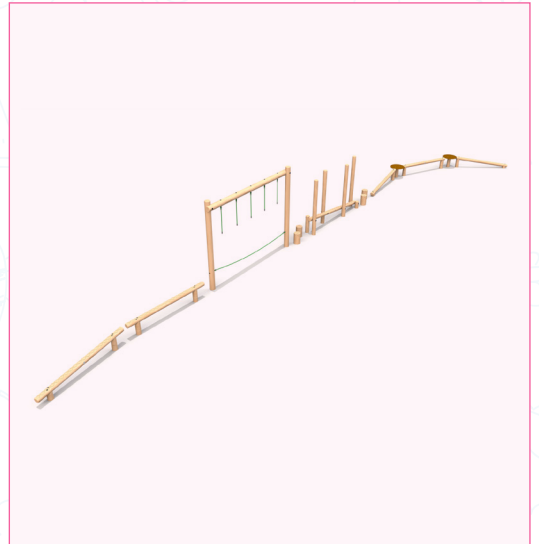

£20,444.00 Excl. VAT

COMBI 6 (WD1505)

Length : 652cm
Width : 556cm
Total Height : 277cm
Safety Zone : 60.9 m²
Free Fall Height : 90cm

Product Features:

- Fully Inclusive Wheelchair Accessible Ramps
- Talking Tubes
- Wobble Bridge
- Multi-Platform Steps With Accessible Hand Rails
- Cogs Play Panel
- Spherical Window Viewing Platform
- Inclusive Electronic Musical Play Panel
- Chain Link Drop Bucket
- Educational Panel With Moving Parts
- Numeracy & Literacy Play Panel
- Role Play Panel
- Suitable For 58 Users

£18,444.00 Excl. VAT

Trim Trails

TRIM TRAIL 1

Total Length : 21m

Total Width : 1.6m

Product Features:

- Sloping Balance Walk
- Balance Walk
- Drop Rope Traverse
- 200mm Stepping Logs
- Sloping Balance Weave
- Balance Challenge

£4,977.00 Excl. VAT

TRIM TRAIL 2

Total Length : 21m

Total Width : 0.64m

Product Features:

- Sloping Balance Walk x2
- Cross Rope
- 200mm Stepping Logs
- Log Rope
- Log Snake
- I Rope Walk
- I Walk and Stretch