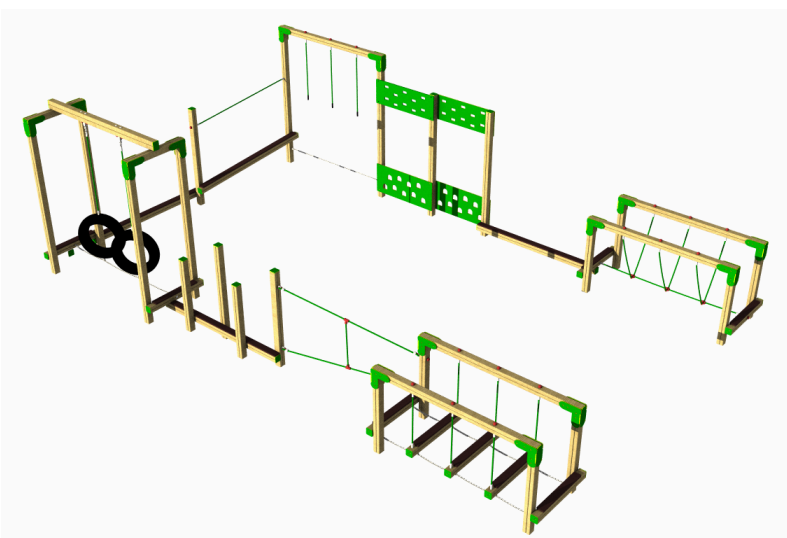

ACTIVITY UNITS

ADVENTURE TRAIL 1

Product Features:

- Balance Beam (x2)
- Beam Crossing
- Rope Walk
- Double Climbing Wall
- Rope Bridge

£4,677.00 Excl. VAT

ADVENTURE TRAIL 2

Product Features:

- Rope Bridge
- Balance Beam (x2)
- Double Climbing Wall
- Rope Walk
- Beam Crossing
- Tyre Crossing
- Weaving Beam

£5,983.00 Excl. VAT

ADVENTURE TRAIL 3

Product Features:

- Rope Bridge
- Balance Beam (x2)
- Double Climbing Wall
- Rope Walk
- Beam Crossing
- Tyre Crossing
- Weaving Beam
- Parallel Rope Walk
- Log Walk