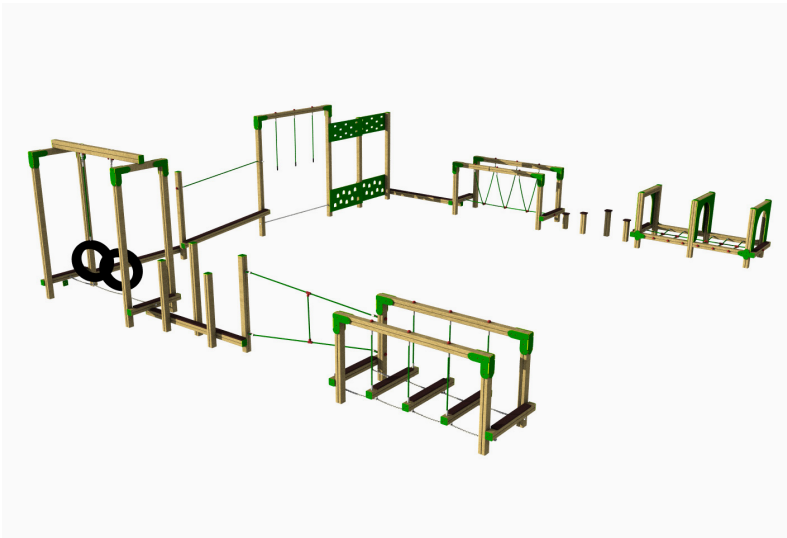

£5,983.00 Excl. VAT

ADVENTURE TRAIL 3

Product Features:

- Rope Bridge
- Balance Beam (x2)
- Double Climbing Wall
- Rope Walk
- Beam Crossing
- Tyre Crossing
- Weaving Beam
- Parallel Rope Walk
- Log Walk

£8,144.00 Excl. VAT

ADVENTURE TRAIL 4

Product Features:

- Arch Net Tunnel
- Stepping Logs
- Rope Bridge
- Balance Beam (x2)
- Double Climbing Wall
- Rope Walk
- Beam Crossing
- Tyre Crossing
- Weaving Beam
- Parallel Rope Walk
- Log Walk