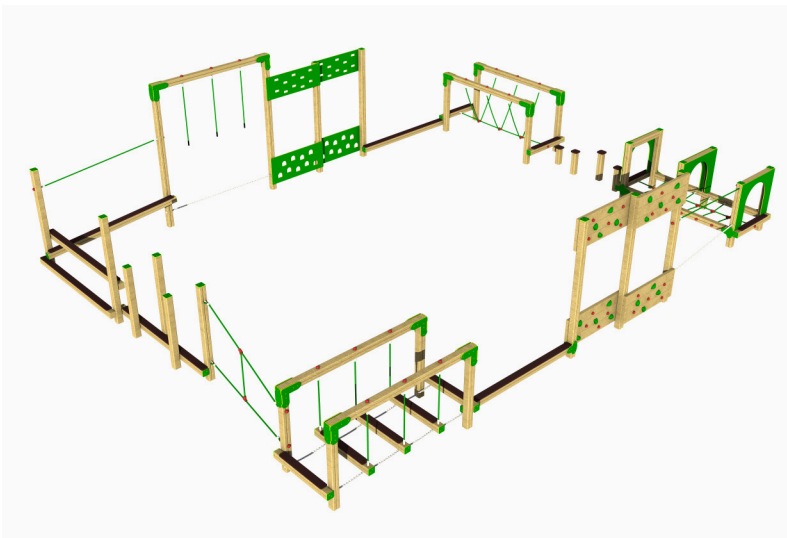

ADVENTURE TRAIL 5

Product Features:

- Double Timber Climbing Wall
- Parallel Rope Walk (x2)
- Arch Net Tunnel
- Stepping Logs
- Rope Bridge
- Balance Beam (x3)
- Double Climbing Wall
- Rope Walk
- Beam Crossing
- Weaving Beam
- Log Walk

£11,483.00 Excl. VAT