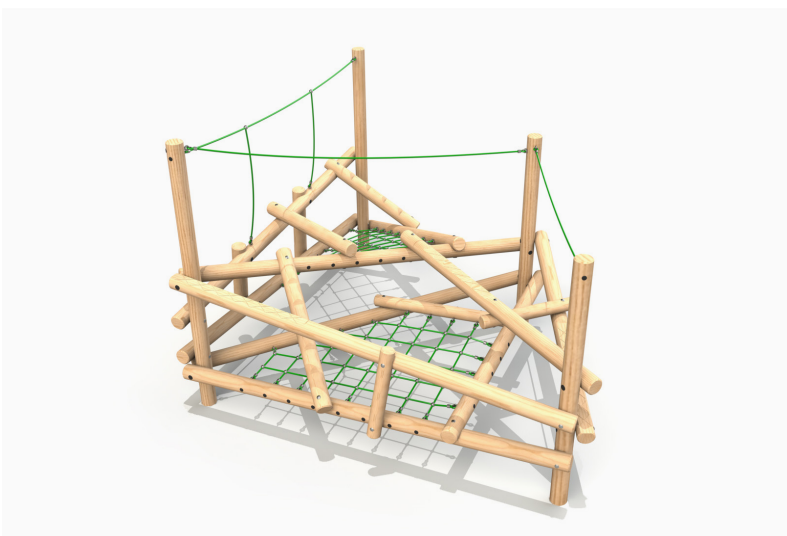

£12,983.00 Excl. VAT

Clamber Stacks

MIDI

Length : 2510mm
Width : 2295mm
Height : 1800mm
Free Fall Height : 900mm

Product Features:

- Climb Nets
- Scramble Logs
- Balance Beams
- Support Ropes
- Uniquely Patterned Timbers

£4,999.00 Excl. VAT

CLAMBERSTACK 2

Length : 3965mm
Width : 3051mm
Height : 2700mm
Free Fall Height : 1500mm

Product Features:

- Climb Net
- Scramble Logs
- Balance Beams
- Support Ropes
- Uniquely Patterned Timbers

£6,544.00 Excl. VAT

CLAMBERSTACK 3

Length : 5462mm
Width : 3982mm
Height : 2700mm
Free Fall Height : 1500mm

Product Features:

- Climbing Posts
- Climb Nets
- Scramble Logs
- Balance Beams
- Support Ropes
- Uniquely Patterned Timbers

£11,599.00 Excl. VAT

CLAMBERSTACK 3 With Stainless Steel Slide

Length : 9979mm
Width : 9542mm
Free Fall Height : 1600mm

Product Features:

- Climbing Posts
- Climb Nets
- Scramble Logs
- Balance Beams
- Support Ropes
- 1.0 Steel Slide
- Uniquely Patterned Timbers