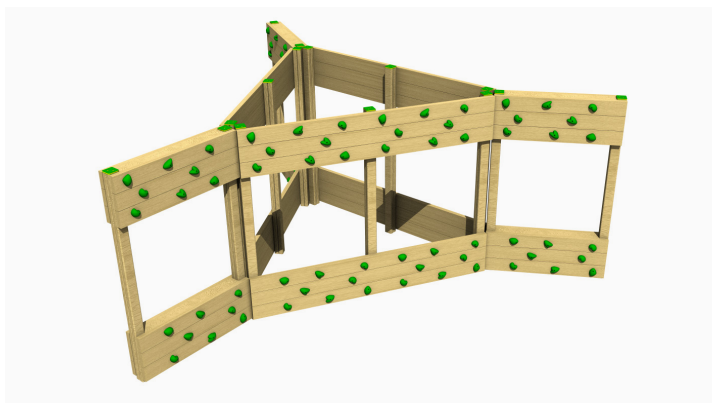

TRAVERSE WALL 4

Inspired by some of Europe's most challenging mountain ranges, our Traverse Wall 4 consists of numerous challenging walls – children may look to challenge themselves or compete against each other, as they race around and scale these walls.

£6,150.00 Excl. VAT

Product Features:

- 3 X Open Traverse Wall 2.4m Panel – Single Sided
- 3 X Open Traverse Wall 1.2m Panel – Double Sided