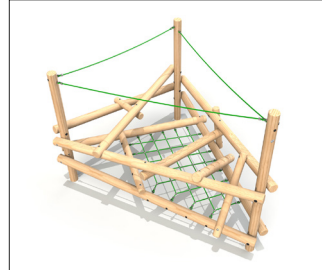

Product Categories

ADVENTURE TRAILS

-

CLAMBER STACKS

-

DYNAMIC

-

OUTDOOR CLASSROOMS

-

OUTDOOR GYM

-

THERMOPLASTIC

-

MUSIC SETS

-

COMBI PACKAGES

-

TRIM TRAILS

-

TRAVERSE WALLS

-

ACTIVITY UNITS