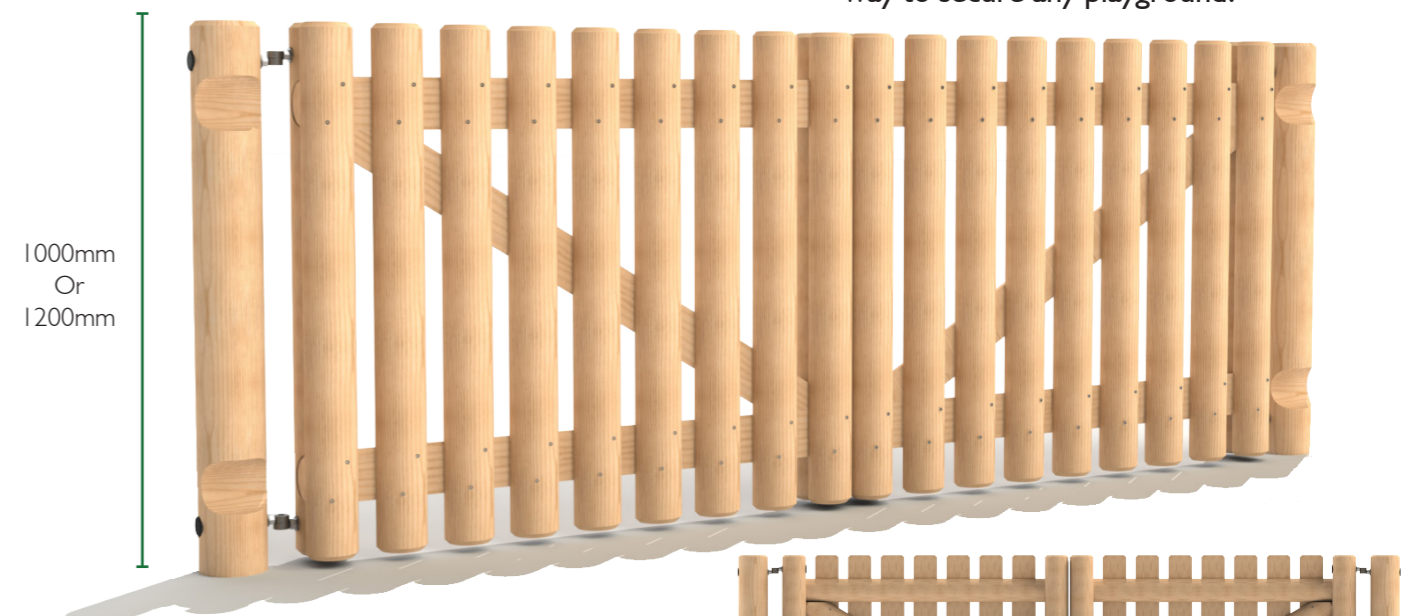

Standard Palisade Gate

Includes HDPE Entrance & Exit Sign
Length: 1525mm
Width: 189mm
Height: 1000 or 1200mm

Self Closing Palisade Gate

Includes HDPE Entrance & Exit Sign
Length: 1420mm
Width: 206mm
Height: 1000 or 1200mm

Palisade Gate with HDPE Archway Sign
Standard or Self Close Gate
Options Available

Gate Length: 1525mm
Sign Length: 1685mm
Width: 189mm
Height: 2230mm
Gate Height: 1000 or 1200mm

Palisade Gate with Timber Archway Sign
Standard or Self Close Gate
Options Available

Gate Length: 1525mm
Sign Length: 1600mm
Width: 196mm
Height: 2242mm
Gate Height: 1000 or 1200mm

Timber Palisade Fencing is an ideal way to secure any playground!

Palisade 2.4m Maintenance Gate

Length: 2793mm
Width: 171mm
Height: 1000 or 1200mm

If you require any more information do not hesitate to ask.

Incline Pro Fencing / with Kickboard

Incline Pro Fencing can rake up and down sloped terrain to keep any area enclosed.

Incline Pro Fencing and Incline Pro with Kickboards