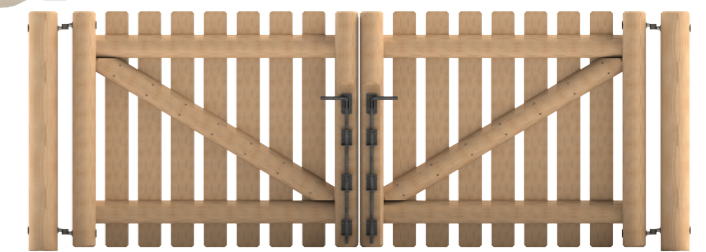

Standard Palisade Gate

Includes HDPE Entrance & Exit Sign
Length: 1525mm
Width: 189mm
Height: 1000 or 1200mm

Self Closing Palisade Gate

Includes HDPE Entrance & Exit Sign
Length: 1420mm
Width: 206mm
Height: 1000 or 1200mm

Palisade Gate with HDPE Archway Sign
Standard or Self Close Gate
Options Available

Gate Length: 1525mm
Sign Length: 1685mm
Width: 189mm
Height: 2230mm
Gate Height: 1000 or 1200mm

Palisade Gate with Timber Archway Sign
Standard or Self Close Gate
Options Available

Gate Length: 1525mm
Sign Length: 1600mm
Width: 196mm
Height: 2242mm
Gate Height: 1000 or 1200mm

Timber Palisade Fencing is an ideal way to secure any playground!

Palisade 2.4m Maintenance Gate

Length: 2793mm
Width: 171mm
Height: 1000 or 1200mm

If you require any more information do not hesitate to ask.

Incline Pro Fencing / with Kickboard

Incline Pro Fencing can rake up and down sloped terrain to keep any area enclosed.

Incline Pro Fencing and Incline Pro with Kickboards