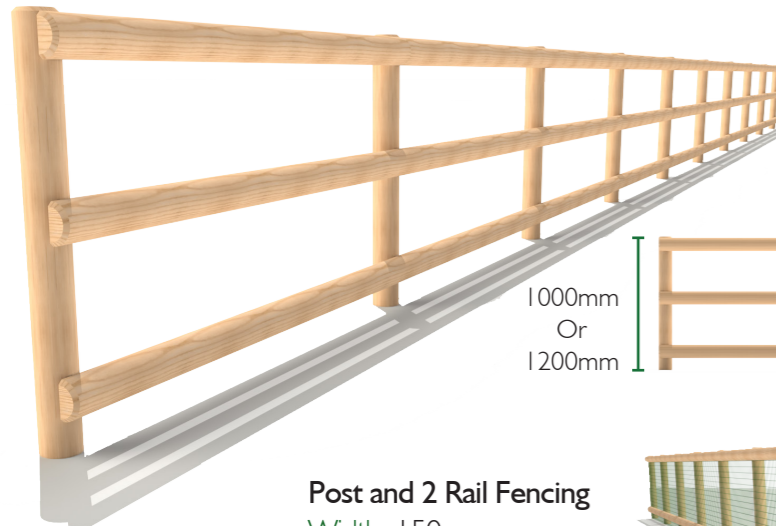

Gate Length: 1449mm
Sign Length: 1685mm
Width: 168mm
Height: 2270mm
Gate Height: 1000 or 1200mm

Picket Gate with Timber Archway Sign
Standard or Self Close Gate
Options Available

Gate Length: 1449mm
Sign Length: 1600mm
Width: 193mm
Height: 2282mm
Gate Height: 1000 or 1200mm

Picket Fencing is an affordable way to secure any playground!

Picket Maintenance Gate

Length: 3220mm
Width: 143mm
Height: 1000 or 1200mm

If you require any more information do not hesitate to ask.

If you require any more information do not hesitate to ask.

Landscape Fencing

Post and 3 Rail Fencing
Width: 150mm
Height: 1000 or 1200mm

Includes posts, rails and fixing screws.
Optional PVC coated wire mesh also available.

1000mm
Or
1200mm

Post and 2 Rail Fencing
Width: 150mm
Height: 1000 or 1200mm