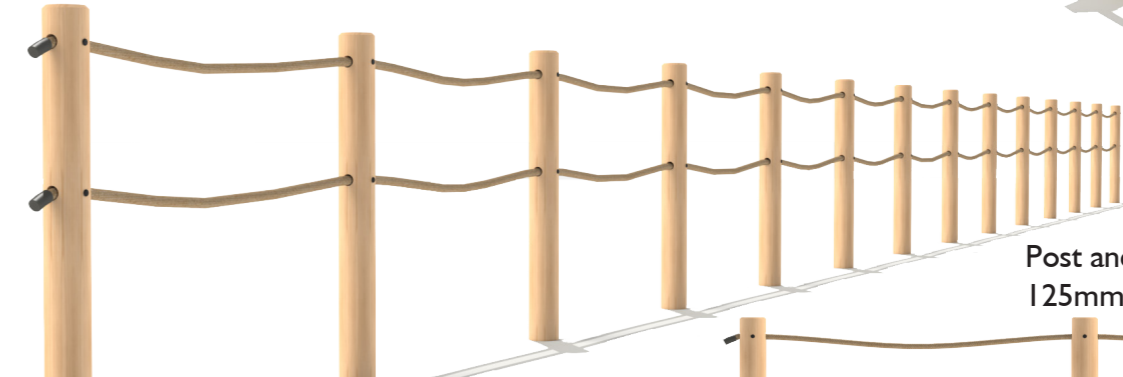

Landscape Fencing

Post and 3 Rail Fencing
Width: 150mm
Height: 1000 or 1200mm

Includes posts, rails and fixing screws.
Optional PVC coated wire mesh also available.

1000mm
Or
1200mm

Post and 2 Rail Fencing
Width: 150mm
Height: 1000 or 1200mm

Includes posts, rails and fixing screws.
Optional PVC coated wire mesh also available.

Can be installed as top and middle rails or top and bottom with mesh.

1000mm
Or
1200mm

Knee Rail Fencing uses 125mm timber legs and rails with Galvanised Steel straps and screws provided

Knee Rail Fencing
Width: 125mm
Height: 450mm

If you require any more information do not hesitate to ask.

Landscape Fencing

Knee Rope Fencing
Width: 95mm
Height: 600mm

Constructed from 95mm square posts with 32mm thick rope.