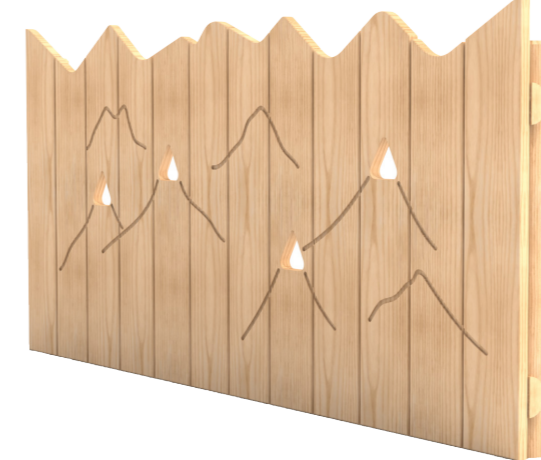

Mountain Scene Fencing
Length 2400mm, Width: 133mm, Height: 1125mm