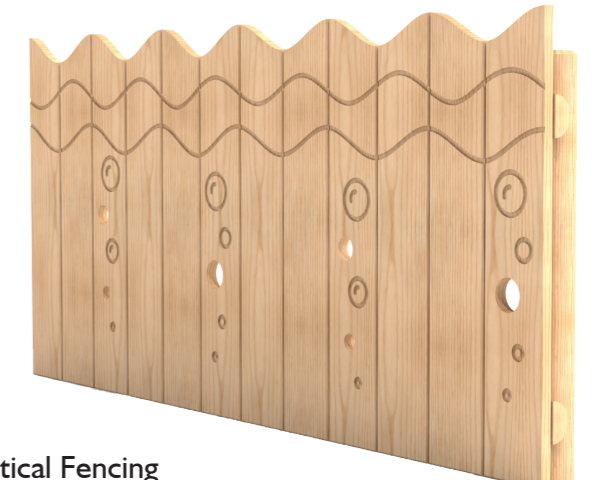

Knee Rail Fencing
Width: 125mm
Height: 450mm

If you require any more information do not hesitate to ask.

Landscape Fencing

Knee Rope Fencing
Width: 95mm
Height: 600mm

Constructed from 95mm square posts with 32mm thick rope.

Post and Rope Fencing
Width: 125mm
Height: 1200mm

Post and Rope Fencing uses 125mm posts with 32mm Rope.

Mountain Scene Fencing
Length 2400mm, Width: 133mm, Height: 1125mm

Castle Fencing
Length 2400mm, Width: 133mm, Height: 1125mm

Themed fencing comes in 2.4m long panels and uses the same posts and rails as the standard Palisade fencing.

Peek a Boo Fencing
Length 2400mm, Width: 133mm, Height: 1125mm

Nautical Fencing
Length 2400mm, Width: 133mm, Height: 1125mm