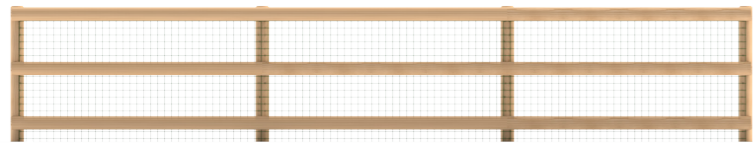

Gate Length: 1449mm
Sign Length: 1685mm
Width: 168mm
Height: 2270mm
Gate Height: 1000 or 1200mm

Picket Gate with Timber Archway Sign
Standard or Self Close Gate
Options Available

Gate Length: 1449mm
Sign Length: 1600mm
Width: 193mm
Height: 2282mm
Gate Height: 1000 or 1200mm

Picket Fencing is an affordable way to secure any playground!

Picket Maintenance Gate

Length: 3220mm
Width: 143mm
Height: 1000 or 1200mm

If you require any more information do not hesitate to ask.

If you require any more information do not hesitate to ask.

Landscape Fencing

Post and 3 Rail Fencing
Width: 150mm
Height: 1000 or 1200mm

Includes posts, rails and fixing screws.
Optional PVC coated wire mesh also available.

1000mm
Or
1200mm

Post and 2 Rail Fencing
Width: 150mm
Height: 1000 or 1200mm