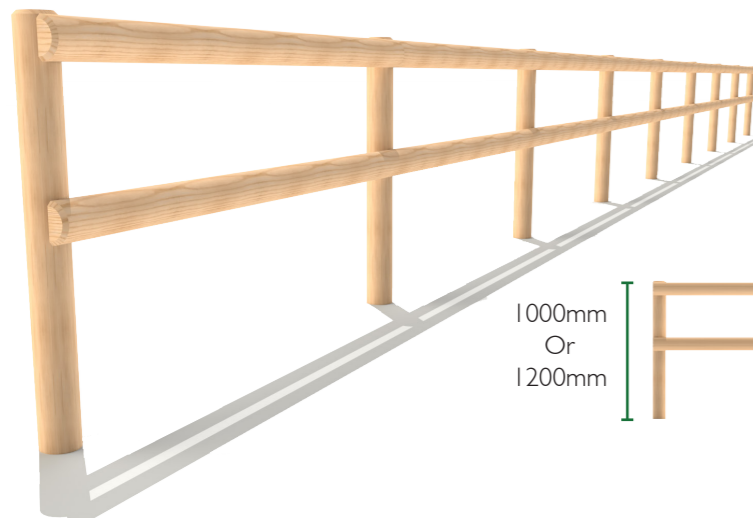

Landscape Fencing

Post and 3 Rail Fencing
Width: 150mm
Height: 1000 or 1200mm

Includes posts, rails and fixing screws.
Optional PVC coated wire mesh also available.

1000mm
Or
1200mm

Post and 2 Rail Fencing
Width: 150mm
Height: 1000 or 1200mm