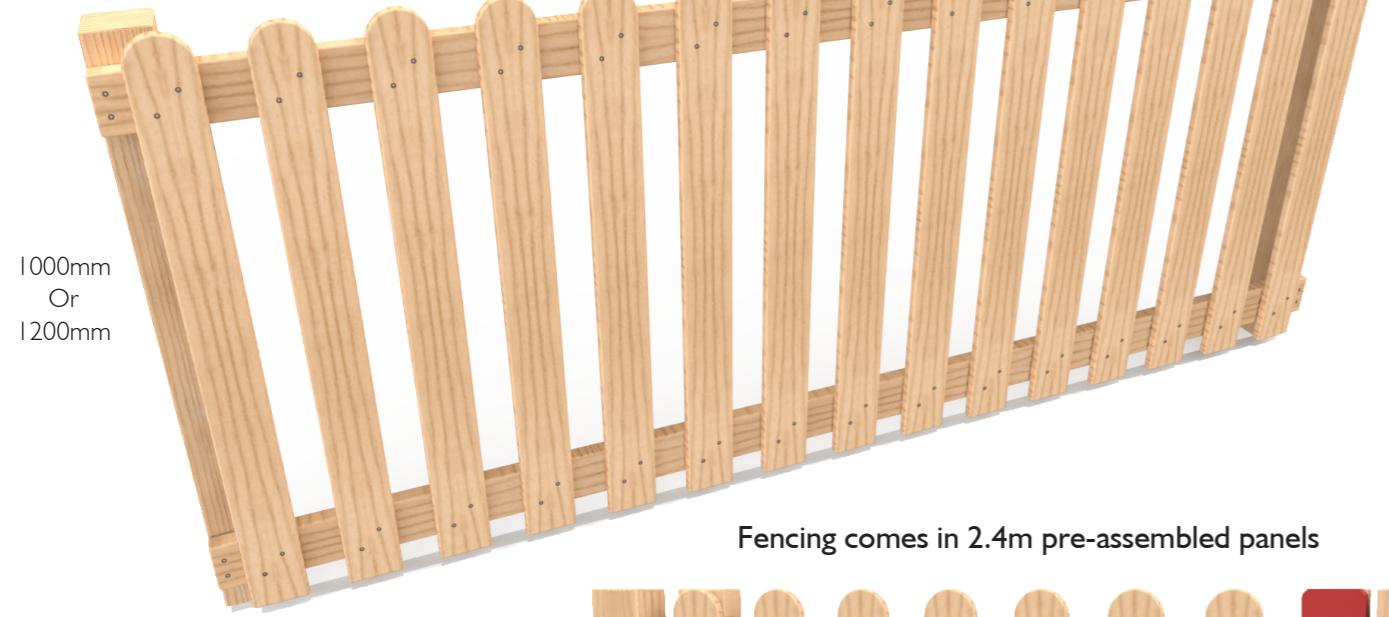

Gate Length: 1449mm
Sign Length: 1685mm
Width: 168mm
Height: 2270mm
Gate Height: 1000 or 1200mm

Incline Pro Fencing and Incline Pro with Kickboards Gate with Timber Archway Sign
Standard or Self Close Gate
Options Available

Gate Length: 1449mm
Sign Length: 1600mm
Width: 193mm
Height: 2282mm
Gate Height: 1000 or 1200mm

Incline Pro and Incline Pro with Kickboard Maintenance Gate

Length: 3220mm
Width: 147mm
Height: 1000 or 1200mm

If you require any more information do not hesitate to ask.

Picket Fencing

Standard Picket Fencing

Length: 2400mm
Width: 148mm
Height: 1000 or 1200mm

1000mm
Or
1200mm

Fencing comes in 2.4m pre-assembled panels