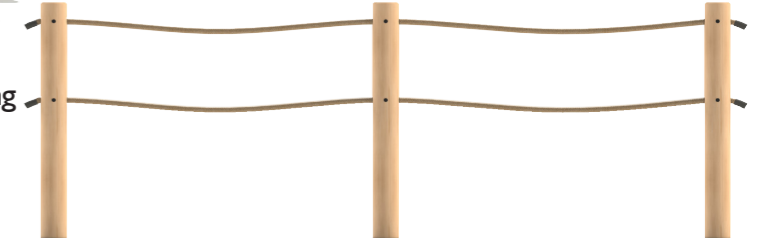

Post and Rope Fencing uses 125mm posts with 32mm Rope.