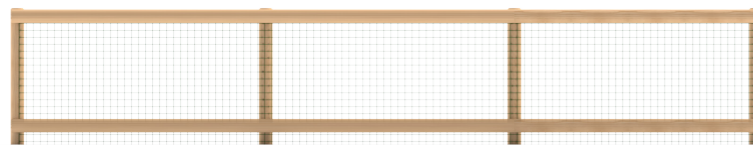

Landscape Fencing

Post and 3 Rail Fencing
Width: 150mm
Height: 1000 or 1200mm

Includes posts, rails and fixing screws.
Optional PVC coated wire mesh also available.

1000mm
Or
1200mm

Post and 2 Rail Fencing
Width: 150mm
Height: 1000 or 1200mm