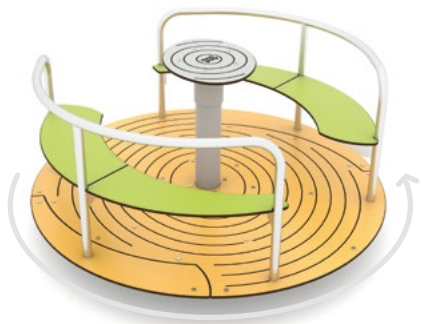

0706-1

See also from the ROBINIA series: p. 119

Product code		Product length	Product width	Product height	Age range	Number of users	Safety zone	Free-fall height	Construction			Colour options	
									steel	inox	wood	HDPE	HPL
0703-1	-	120 cm	120 cm	73 cm	3 - 12	6	21,2 m²	100 cm	-	●	-	-	● ● ● ● ● ●
0708-1	-	120 cm	120 cm	13 cm	3 - 12	4	21,2 m²	100 cm	-	●	-	-	● ● ● ● ● ●
0702-2	-	120 cm	120 cm	73 cm	3 - 12	4	21,2 m²	100 cm	-	●	-	-	● ● ● ● ● ●
0705-2	-	150 cm	150 cm	71 cm	3 - 12	5	23,8 m²	100 cm	-	●	-	-	● ● ● ● ● ●
0706-1	-	150 cm	150 cm	68 cm	3 - 12	8	23,8 m²	100 cm	-	●	-	-	● ● ● ● ● ●