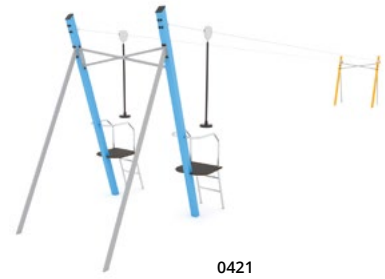

0421

Product code	Product length	Product width	Product height	Age range	Number of users	Safety zone	Free-fall height	Platform/s height	Construction			Colour options	
									steel	inox	wood	elements	ropes
0415	2255 cm	326 cm	346 cm	5 - 14	1	80,1 m²	140 cm	59 cm	●	-	-	● ●	-
0420	2445 cm	312 cm	395 cm	5 - 14	1	84,4 m²	175 cm	98 cm	●	-	-	● ● ● ● ● ●	-
0421	2417 cm	298 cm	395 cm	5 - 14	2	133,4 m²	175 cm	98 cm	●	-	-	● ● ● ● ● ●	-
0420H	2445 cm	312 cm	395 cm	5 - 14	1	84,4 m²	85 cm	-	●	-	-	● ● ● ● ● ●	-
0421H	2417 cm	250 cm	395 cm	5 - 14	2	133,4 m²	85 cm	-	●	-	-	● ● ● ● ● ●	-

Characteristics of the CLIMBOO series:

Stainless steel construction or elements

Galvanised steel construction or elements

Wood construction

Galvanised anchors

HPL HEXA platforms

HDPE panels

Durable connectors

Ropes with steel core

Protective tops

PP tunnels

Colour & material options*:

Colour (elements):

- C11E HDPE - multicolour
- C1 HPL - RAL6000
- C3 HPL - RAL5024
- C12E HDPE - grey/black
- C2 HPL - RAL3000
- C9 HPL - wood pattern
- CASTILLO
- JUNGLE
- SPACE

Colour (ropes):

- L5 - blue
- L6 - black
- L7 - red
- L8 - beige

Platforms:

- HEXA HPL
- HEXA plywood

Anchoring:

- Surface
- Deep

*Material options apply to selected products, for more information visit: www.vinci-play.com