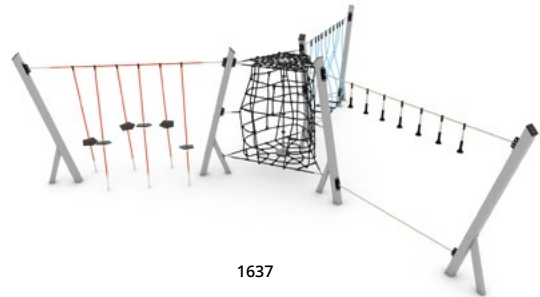

1637

Product code		Product length	Product width	Product height	Age range	Number of users	Safety zone	Free-fall height	Construction			Ropes options
									steel	inox	wood	
1609	-	336 cm	43 cm	223 cm	4 - 14	4	19,9 m²	100 cm	●	-	-	● ● ● ●
1635	-	258 cm	224 cm	223 cm	4 - 14	10	23,3 m²	200 cm	●	-	-	● ● ● ●
1630	-	725 cm	180 cm	225 cm	4 - 14	14	41,9 m²	200 cm	●	-	-	● ● ● ●
1610	-	336 cm	50 cm	223 cm	4 - 14	3	20,3 m²	100 cm	●	-	-	● ● ● ●
1636	-	260 cm	225 cm	225 cm	4 - 14	8	22,2 m²	200 cm	●	-	-	● ● ● ●
1631	-	650 cm	215 cm	225 cm	4 - 14	14	40,0 m²	200 cm	●	-	-	● ● ● ●
1633	-	385 cm	365 cm	225 cm	4 - 14	3	32,9 m²	70 cm	●	-	-	-
1634	-	365 cm	260 cm	225 cm	4 - 14	7	25,9 m²	200 cm	●	-	-	● ● ● ●
1637	-	722 cm	625 cm	223 cm	4 - 14	16	51,3 m²	200 cm	●	-	-	● ● ● ●