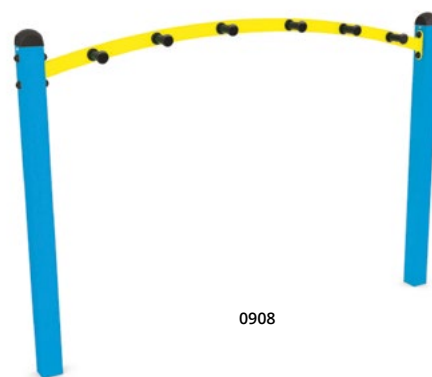

0908

Product code		Product length	Product width	Product height	Construction		elements	Colour options	
					steel	wood		HDPE	HPL
WD1483	-	50 cm	10 cm	170 cm	-	●	-	-	-
0906	-	50 cm	4 cm	171 cm	●	-	-	-	-
0907	-	59 cm	4 cm	169 cm	●	-	-	-	-
0908	-	170 cm	15 cm	171 cm	●	-		-	-

Characteristics of the PARK series:

- Galvanised steel construction
- Wood construction
- Galvanised anchors
- HDPE panels
- HPL panels
- UV printed dibond

Colour & material options*:

- Colour (panels):
  - C1 HPL - RAL6000
  - C2 HPL - RAL3000
  - C3 HPL - RAL5024
  - C6 HPL - RAL1017
  - C9 HPL - wood pattern
  - C12 HPL - RAL7038
  - C11E HDPE - multicolour
  - C12E HDPE - grey/black
- Construction:
  - Painted steel
  - Stainless steel
  - Robinia wood
- Anchoring:
  - Surface
  - Deep

*Material options apply to selected products, for more information visit: www.vinci-play.com