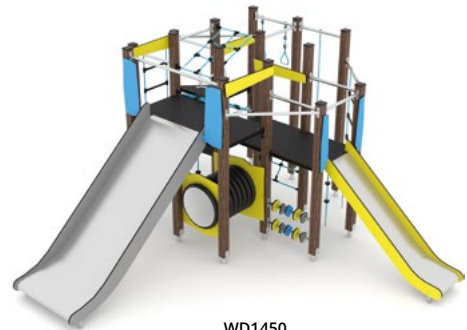

WD1449

WD1412

WD1411

WD1454

WD1413

WD1450

| Product code | | Product length | Product width | Product height | Age range | Number of users | Safety zone | Free-fall height | Slide/s height | Platform/s height | Construction | | Panels variants | |
|--------------|---|----------------|---------------|----------------|-----------|-----------------|---------------------|------------------|----------------|-----------------------|--------------|------|-----------------|-----------|
| | | | | | | | | | | | steel | inox | wood | HDPE |
| WD1449 | - | 322 cm | 278 cm | 367 cm | 3 - 14 | 16 | 28,5 m ² | 220 cm | - | 120, 150, 180 cm | - | - | ● | ● ● ● ● ● |
| WD1412 | ● | 565 cm | 424 cm | 367 cm | 3 - 14 | 31 | 50,2 m ² | 210 cm | 90, 180 cm | 90, 120, 150, 180 cm | - | - | ● | ● ● ● ● ● |
| WD1411 | ● | 563 cm | 357 cm | 367 cm | 3 - 14 | 30 | 47,4 m ² | 180 cm | 150 cm | 120, 150, 180 cm | - | - | ● | ● ● ● ● ● |
| WD1454 | - | 910 cm | 405 cm | 410 cm | 3 - 14 | 30 | 55,3 m ² | 220 cm | 210 cm | 120, 150, 180, 210 cm | - | - | ● | ● ● ● ● ● |
| WD1413 | ● | 627 cm | 319 cm | 340 cm | 3 - 14 | 51 | 56,2 m ² | 220 cm | - | 120, 150, 180 cm | - | - | ● | ● ● ● ● ● |
| WD1450 | ● | 535 cm | 510 cm | 235 cm | 7 - 16 | 31 | 45,3 m ² | 220 cm | 120, 150 cm | 120, 150 cm | - | - | ● | ● ● ● ● ● |