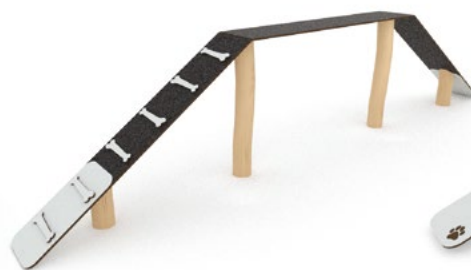

These devices are ideal for starting agility training with your pet. Activity on devices from the WOOF series engages the dog both physically and mentally, contributing to improving its agility and coordination. Our products for dogs significantly affect their quality of life, while enriching urban infrastructure.

RB5004

RB5001

RB5002

RB5008

RB5006

RB5010

RB5005

| Product code |  | Product length | Product width | Product height | Age range | Number of users | Safety zone | Free-fall height |
|--------------|-------------------------------------------------------------------------------------|----------------|---------------|----------------|-----------|-----------------|-------------|------------------|
| RB5004 | - | 130 cm | 15 cm | 145 cm | - | - | - | - |
| RB5001 | - | 160 cm | 25 cm | 80 cm | - | - | - | - |
| RB5002 | - | 180 cm | 70 cm | 95 cm | - | - | - | - |
| RB5008 | - | 325 cm | 25 cm | 140 cm | - | - | - | - |
| RB5006 | - | 410 cm | 95 cm | 175 cm | - | - | - | - |
| RB5010 | - | 420 cm | 30 cm | 95 cm | - | - | - | - |
| RB5005 | - | 345 cm | 70 cm | 125 cm | - | - | - | - |