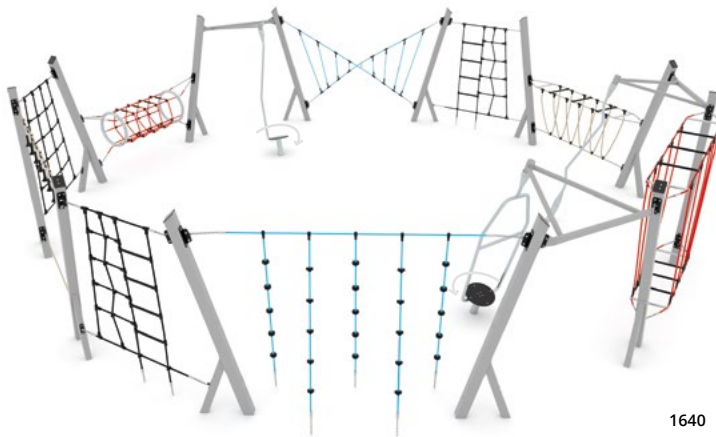

1640

Product code		Product length	Product width	Product height	Age range	Number of users	Safety zone	Free-fall height	Construction			Ropes options
									steel	inox	wood	
1639	-	1109 cm	961 cm	223 cm	4 - 14	49	97,9 m²	200 cm	●	-	-	● ● ● ●
1640	-	914 cm	908 cm	223 cm	4 - 14	44	112,0 m²	200 cm	●	-	-	● ● ● ●

Characteristics of the NETTIX series:

Galvanised steel construction

Stainless steel elements

HPL HEXA platforms

Ropes with steel core

Spinning elements

Durable connectors

Stainless steel chains

Protective tops

Colour & material options*:

Colour (ropes):

- L5 - blue   ● L7 - red
- L6 - black   ● L8 - beige

*Material options apply to selected products, for more information visit: www.vinci-play.com