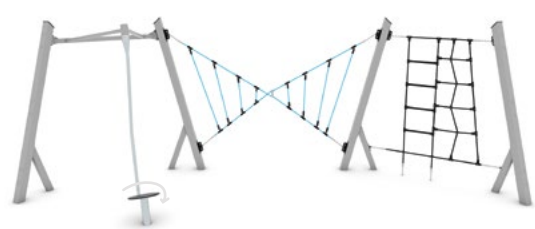

1609

1631

Product code		Product length	Product width	Product height	Age range	Number of users	Safety zone	Free-fall height	Construction			Ropes options
									steel	inox	wood	
1609	-	336 cm	43 cm	223 cm	4 - 14	4	19,9 m²	100 cm	●	-	-	● ● ● ●
1635	-	258 cm	224 cm	223 cm	4 - 14	10	23,3 m²	200 cm	●	-	-	● ● ● ●
1630	-	725 cm	180 cm	225 cm	4 - 14	14	41,9 m²	200 cm	●	-	-	● ● ● ●
1610	-	336 cm	50 cm	223 cm	4 - 14	3	20,3 m²	100 cm	●	-	-	● ● ● ●
1636	-	260 cm	225 cm	225 cm	4 - 14	8	22,2 m²	200 cm	●	-	-	● ● ● ●
1631	-	650 cm	215 cm	225 cm	4 - 14	14	40,0 m²	200 cm	●	-	-	● ● ● ●
1633	-	385 cm	365 cm	225 cm	4 - 14	3	32,9 m²	70 cm	●	-	-	-
1634	-	365 cm	260 cm	225 cm	4 - 14	7	25,9 m²	200 cm	●	-	-	● ● ● ●
1637	-	722 cm	625 cm	223 cm	4 - 14	16	51,3 m²	200 cm	●	-	-	● ● ● ●