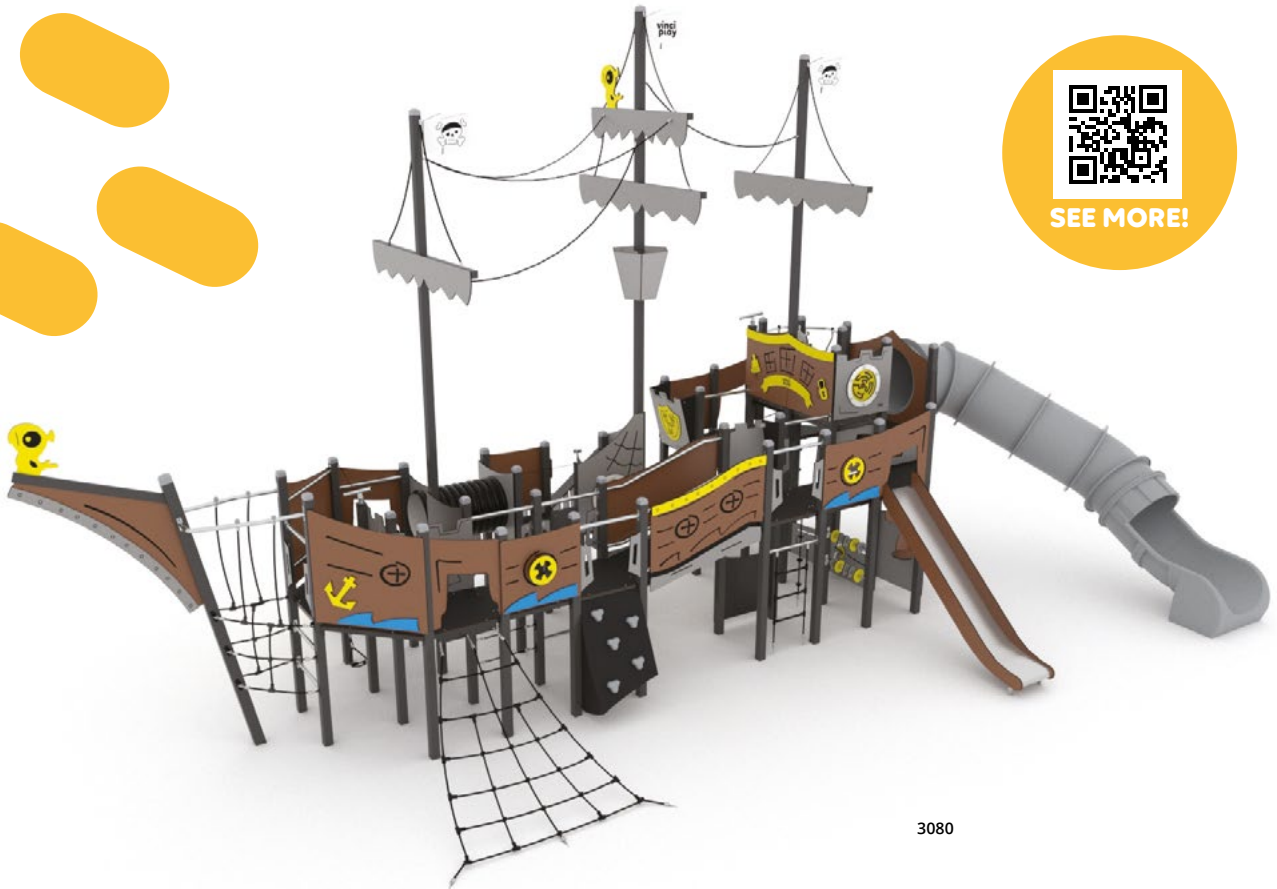

3080

Product code	Product length	Product width	Product height	Age range	Number of users	Safety zone	Free-fall height	Slide/s height	Tube/s height	Construction	Panels			
										steel	inox	wood	HDPE	HPL
3080	1200 cm	605 cm	645 cm	4 - 14	87	100,9 m²	270 cm	120, 150 cm	180 cm	●	●	-	●	-

Characteristics of the CASTILLO series:

- Galvanised steel construction
- Stainless steel construction or elements
- HPL HEXA platforms
- HDPE panels
- Polycarbonate (PC) panels
- UV printed PC panels
- Stainless steel slides
- Durable connectors
- Ropes with steel core
- Protective tops
- PP tunnels
- Stainless steel tube slides

Colour & material options*:

- Construction:
  - Painted steel RAL7016
  - Stainless steel
- Slides:
  - Stainless steel
  - Fiberglass
- Tubes:
  - Stainless steel
  - PE

*Material options apply to selected products, for more information visit: www.vinci-play.com