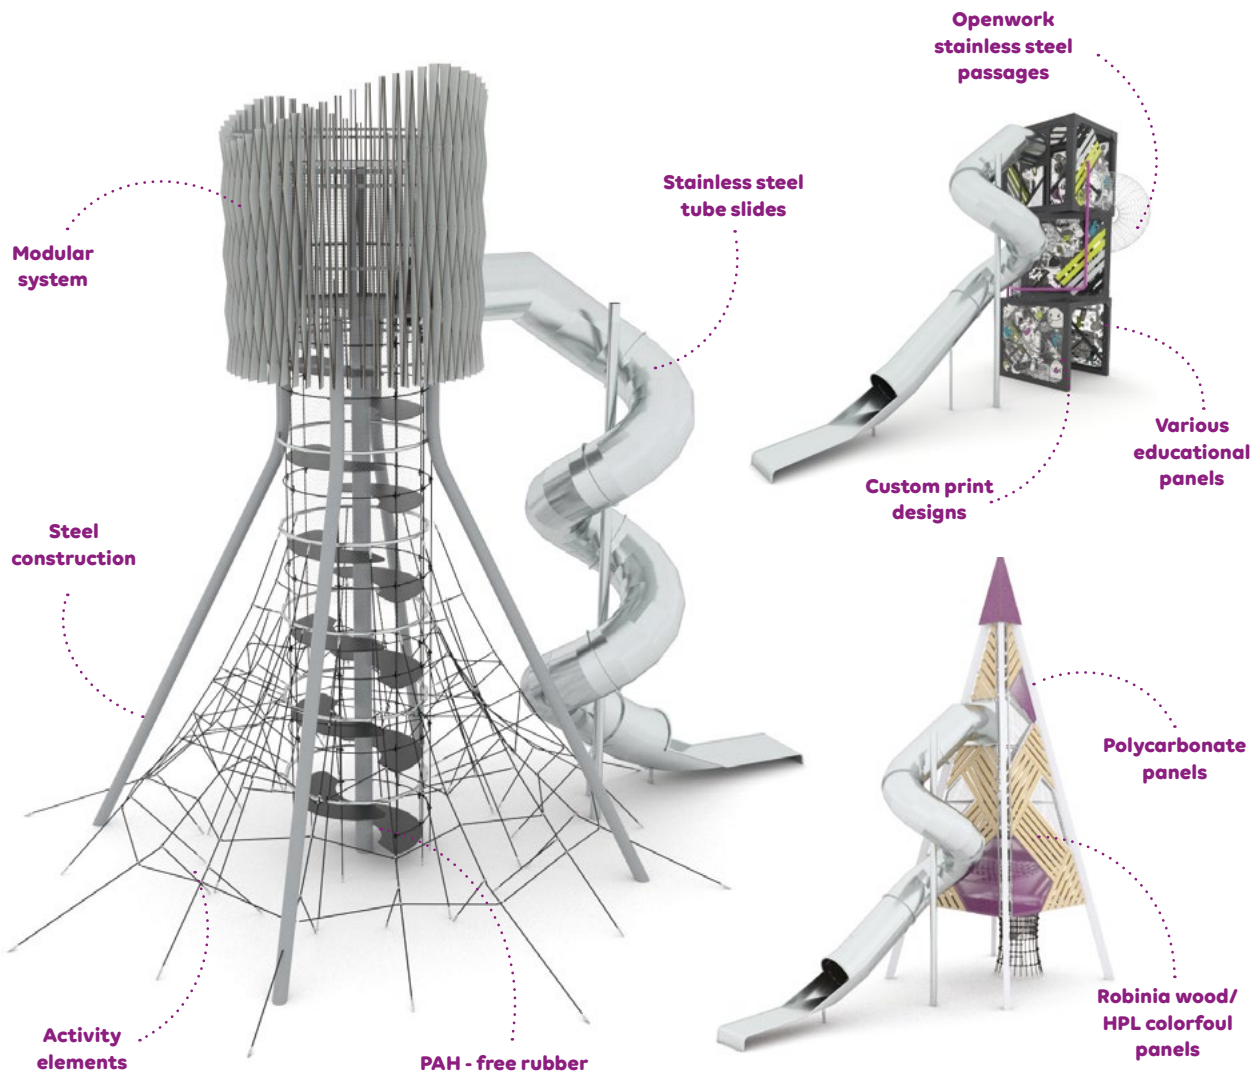

Characteristics of the ROBINIA series:

Robinia wood construction

Stainless steel elements

HPL panels

Stainless steel slides

Ropes with steel core

Polycarbonate (PC) panels

Durable connectors

**Get higher
with Vinci Play!**

Let's play in the sky!

Tall conical and cubic towers reaching to the sky are a paradise for children. Made of the highest quality materials, with a beautiful design, enriched with educational elements and musical panels, as well as stainless steel tube slides. Thanks to the modular system, they can be the whole playground themselves or be its main advantage.