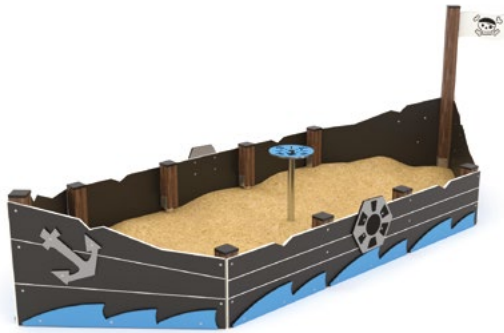

MODULAR SYSTEM

More configurations available on www.vinci-play.com

WD1458

WD1429

WD1482

WD1457-1

WD1456

| Product code | Icon | Product length | Product width | Product height | Age range | Number of users | Safety zone | Free-fall height | Construction | | | Panels | |
|--------------|------|----------------|---------------|----------------|-----------|-----------------|---------------------|------------------|--------------|------|------|--------|------|
| | | | | | | | | | steel | inox | wood | HDPE | HPL |
| WD1458 | - | 258 cm | 258 cm | 28 cm | 1 - 12 | 16 | 29,2 m ² | < 60 cm | - | - | ● | ●●●● | ●●●● |
| WD1429 | - | 254 cm | 221 cm | 28 cm | 1 - 12 | 9 | 21,8 m ² | < 60 cm | - | - | ● | ●●●● | ●●●● |
| WD1482 | ● | 139 cm | 139 cm | 78 cm | 1 - 12 | 8 | 17,3 m ² | < 60 cm | - | - | ● | ●●●● | ●●●● |
| WD1457-1 | - | 380 cm | 210 cm | 35 cm | 1 - 12 | 11 | 32,7 m ² | < 60 cm | - | - | ● | ●●●● | - |
| WD1456 | ● | 145 cm | 62 cm | 170 cm | 1 - 12 | 5 | 13,7 m ² | < 60 cm | - | - | ● | ●●●● | - |