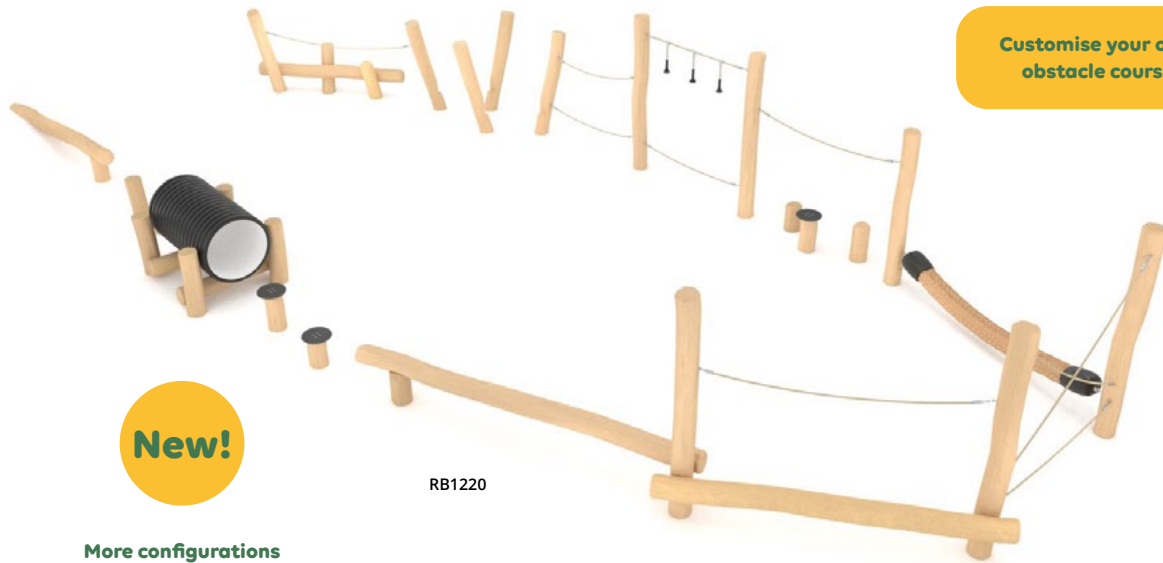

MODULAR SYSTEM

RB1218

RB1219

RB1221

Customise your own obstacle course

New!

RB1220

More configurations available on www.vinci-play.com

RB1951

RB1952

RB1953

RB1954

RB1955

RB1956

| Product code |  | Product length | Product width | Product height | Age range | Number of users | Safety zone | Free-fall height |
|--------------|-------------------------------------------------------------------------------------|----------------|---------------|----------------|-----------|-----------------|----------------------|------------------|
| RB1218 | - | 860 cm | 50 cm | 190 cm | 3+ | 16 | 38,6 m ² | < 60 cm |
| RB1219 | - | 1060 cm | 280 cm | 195 cm | 3+ | 24 | 53,5 m ² | < 60 cm |
| RB1221 | - | 1195 cm | 195 cm | 190 cm | 3+ | 23 | 55,9 m ² | < 60 cm |
| RB1220 | - | 1380 cm | 565 cm | 190 cm | 3+ | 51 | 106,3 m ² | < 60 cm |
| RB1951 | - | 230 cm | 40 cm | 175 cm | 3+ | 2 | 15,9 m ² | < 60 cm |
| RB1952 | - | 200 cm | 100 cm | 130 cm | 3+ | 3 | 18,0 m ² | < 60 cm |
| RB1953 | - | 245 cm | 85 cm | 125 cm | 3+ | 3 | 18,9 m ² | < 60 cm |
| RB1954 | - | 210 cm | 20 cm | 185 cm | 3+ | 1 | 14,4 m ² | < 60 cm |
| RB1955 | - | 185 cm | 20 cm | 185 cm | 3+ | 3 | 13,6 m ² | < 60 cm |
| RB1956 | - | 190 cm | 40 cm | 175 cm | 3+ | 3 | 14,6 m ² | < 60 cm |