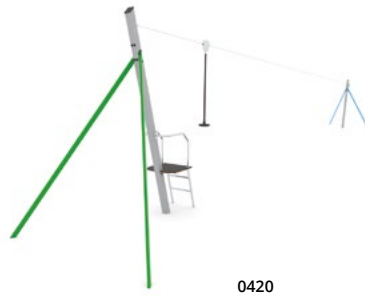

0420

Product code	Product length	Product width	Product height	Age range	Number of users	Safety zone	Free-fall height	Platform/s height	Construction			Colour options	
									steel	inox	wood	elements	ropes
0415	2255 cm	326 cm	346 cm	5 - 14	1	80,1 m²	140 cm	59 cm	●	-	-	● ●	-
0420	2445 cm	312 cm	395 cm	5 - 14	1	84,4 m²	175 cm	98 cm	●	-	-	● ● ● ● ● ●	-
0421	2417 cm	298 cm	395 cm	5 - 14	2	133,4 m²	175 cm	98 cm	●	-	-	● ● ● ● ● ●	-
0420H	2445 cm	312 cm	395 cm	5 - 14	1	84,4 m²	85 cm	-	●	-	-	● ● ● ● ● ●	-
0421H	2417 cm	250 cm	395 cm	5 - 14	2	133,4 m²	85 cm	-	●	-	-	● ● ● ● ● ●	-

Characteristics of the CLIMBOO series:

Stainless steel construction or elements

Galvanised steel construction or elements

Wood construction

Galvanised anchors

HPL HEXA platforms

HDPE panels

Durable connectors

Ropes with steel core

Protective tops

PP tunnels

Colour & material options*:

Colour (elements):

- C11E HDPE - multicolour
- C1 HPL - RAL6000
- C3 HPL - RAL5024
- C12E HDPE - grey/black
- C2 HPL - RAL3000
- C9 HPL - wood pattern
- CASTILLO
- JUNGLE
- SPACE

Colour (ropes):

- L5 - blue
- L6 - black
- L7 - red
- L8 - beige

Platforms:

- HEXA HPL
- HEXA plywood

Anchoring:

- Surface
- Deep

*Material options apply to selected products, for more information visit: www.vinci-play.com