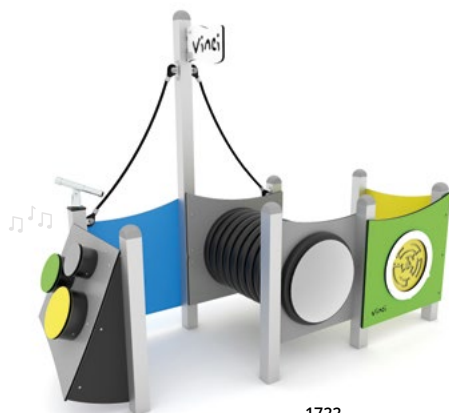

1722

1721

| Product code | | Product length | Product width | Product height | Age range | Number of users | Safety zone | Free-fall height | Construction | | | Panels | |
|--------------|---|----------------|---------------|----------------|-----------|-----------------|---------------------|------------------|--------------|------|------|-------------|-----|
| | | | | | | | | | steel | inox | wood | HDPE | HPL |
| 1760 | ● | 81 cm | 14 cm | 134 cm | 1 - 8 | 2 | 10,0m ² | < 60 cm | ● | ● | - | ● ● ● ● ● ● | - |
| 1761 | ● | 81 cm | 15 cm | 134 cm | 1 - 8 | 1 | 10,1 m ² | < 60 cm | ● | ● | - | ● ● ● ● ● ● | - |
| 1762 | ● | 81 cm | 12 cm | 134 cm | 1 - 8 | 1 | 10,0 m ² | < 60 cm | ● | ● | - | ● ● ● ● ● ● | - |
| 1763 | ● | 84 cm | 25 cm | 147 cm | 1 - 8 | 2 | 10,6 m ² | < 60 cm | ● | ● | - | ● ● ● ● ● ● | - |
| 1770 | ● | 81 cm | 38 cm | 134 cm | 1 - 8 | 1 | 10,9 m ² | < 60 cm | ● | ● | - | ● ● ● ● ● ● | - |
| 1771 | ● | 130 cm | 17 cm | 116 cm | 1 - 8 | 2 | 11,7 m ² | < 60 cm | ● | ● | - | ● ● ● ● ● ● | - |
| 1772 | ● | 136 cm | 77 cm | 206 cm | 1 - 8 | 5 | 14,5 m ² | < 60 cm | ● | ● | - | ● ● ● ● ● ● | - |
| 1720 | ● | 240 cm | 77 cm | 206 cm | 1 - 8 | 7 | 16,2 m ² | 67 cm | ● | ● | - | ● ● ● ● ● ● | - |
| 1721 | ● | 349 cm | 166 cm | 206 cm | 1 - 8 | 10 | 21,6 m ² | < 60 cm | ● | ● | - | ● ● ● ● ● ● | - |
| 1722 | ● | 263 cm | 112 cm | 206 cm | 1 - 8 | 6 | 20,2 m ² | < 60 cm | ● | ● | - | ● ● ● ● ● ● | - |