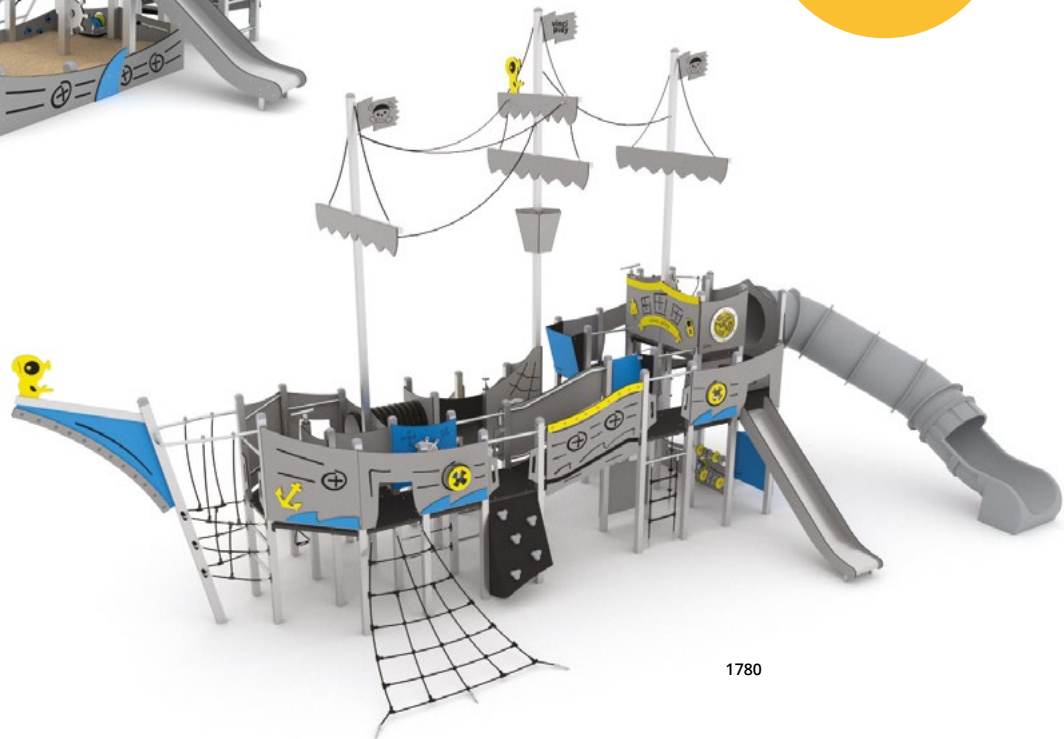

1780

Product code		Product length	Product width	Product height	Age range	Number of users	Safety zone	Free-fall height	Slide/s height	Tube/s height	Construction			Panels variants				
											steel	inox	wood	HDPE	HPL			
1736		498 cm	324 cm	286 cm	3 - 14	24	37,9 m²	90 cm	90 cm	-			-					-
1780		1200 cm	605 cm	645 cm	4 - 14	87	101,4 m²	270 cm	120, 150 cm	180 cm			-					-

Characteristics of the STEEL+ series:

Galvanised steel construction

Stainless steel construction or elements

HPL HEXA platforms

HDPE panels

Polycarbonate (PC) panels

UV printed PC panels

Stainless steel slides

Durable connectors

Ropes with steel core

Protective tops

PP tunnels

Stainless steel tube slides

Colour & material options*:

Colour (panels):

- HDPE - RAL6024
- HDPE - RAL3020
- C11E HDPE - multicolour
- HDPE - RAL5015
- HDPE - RAL8024

Construction:

- Painted steel RAL 7040
- Stainless steel

Slides:

- Stainless steel
- Fiberglass

Tubes:

- Stainless steel
- PE

Anchoring:

- Surface
- Deep

*Material options apply to selected products, for more information visit: www.vinci-play.com