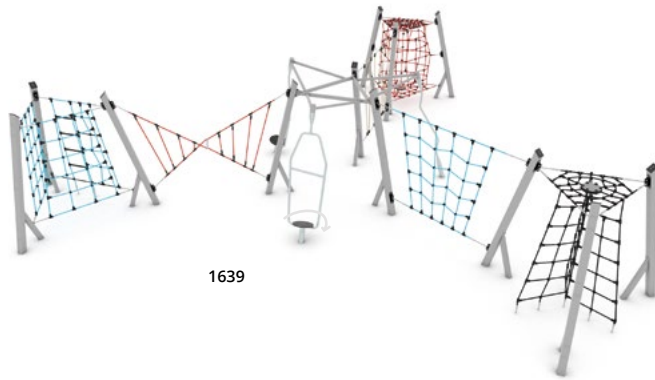

1639

Product code		Product length	Product width	Product height	Age range	Number of users	Safety zone	Free-fall height	Construction			Ropes options
									steel	inox	wood	
1639	-	1109 cm	961 cm	223 cm	4 - 14	49	97,9 m²	200 cm	●	-	-	● ● ● ●
1640	-	914 cm	908 cm	223 cm	4 - 14	44	112,0 m²	200 cm	●	-	-	● ● ● ●

Characteristics of the NETTIX series:

Galvanised steel construction

Stainless steel elements

HPL HEXA platforms

Ropes with steel core

Spinning elements

Durable connectors

Stainless steel chains

Protective tops

Colour & material options*:

Colour (ropes):

- L5 - blue   ● L7 - red
- L6 - black   ● L8 - beige

*Material options apply to selected products, for more information visit: www.vinci-play.com