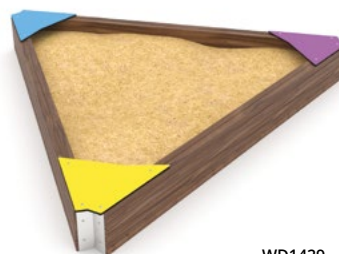

MODULAR SYSTEM

More configurations available on www.vinci-play.com

WD1429

Product code	Icon	Product length	Product width	Product height	Age range	Number of users	Safety zone	Free-fall height	Construction			Panels	
									steel	inox	wood	HDPE	HPL
WD1458	-	258 cm	258 cm	28 cm	1 - 12	16	29,2 m²	< 60 cm	-	-	●	●●●●	●●●●
WD1429	-	254 cm	221 cm	28 cm	1 - 12	9	21,8 m²	< 60 cm	-	-	●	●●●●	●●●●
WD1482	●	139 cm	139 cm	78 cm	1 - 12	8	17,3 m²	< 60 cm	-	-	●	●●●●	●●●●
WD1457-1	-	380 cm	210 cm	35 cm	1 - 12	11	32,7 m²	< 60 cm	-	-	●	●●●●	-
WD1456	●	145 cm	62 cm	170 cm	1 - 12	5	13,7 m²	< 60 cm	-	-	●	●●●●	-