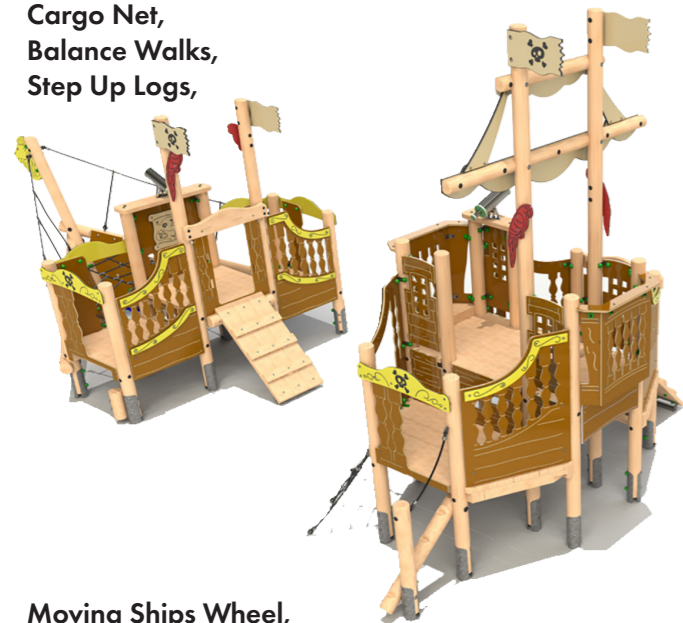

Timber Ships

Batten Down The Hatches

Product Dimensions

14,821mm (L) 4388mm (W) 4284mm (H)

Minimum Surface Area: 95.13m²

17,963mm (L) 7347mm (W)

Free Fall Height: 1500mm

Deck Heights: 600, 900, 1200 & 1500mm

Features:

- 1.5m Slide,
- 1.2m Access Net,
- 1.2m Access Steps,
- 1.2m Climbing Wall,
- 1.2m Firemans Pole,
- 0.9m Access Ramp,
- 0.9m Access Nets,
- 0.9m Ladder Log,
- Play Balconies,
- Climbing Panels,
- Cargo Net,
- Balance Walks,
- Step Up Logs,

- Moving Ships Wheel,
- Moving Compass,
- Treasure Map & Pirate Flags,
- Themed HDPE Panels,
- Under Deck Pirates Details
- Stainless Steel Telescope

Ships Stern