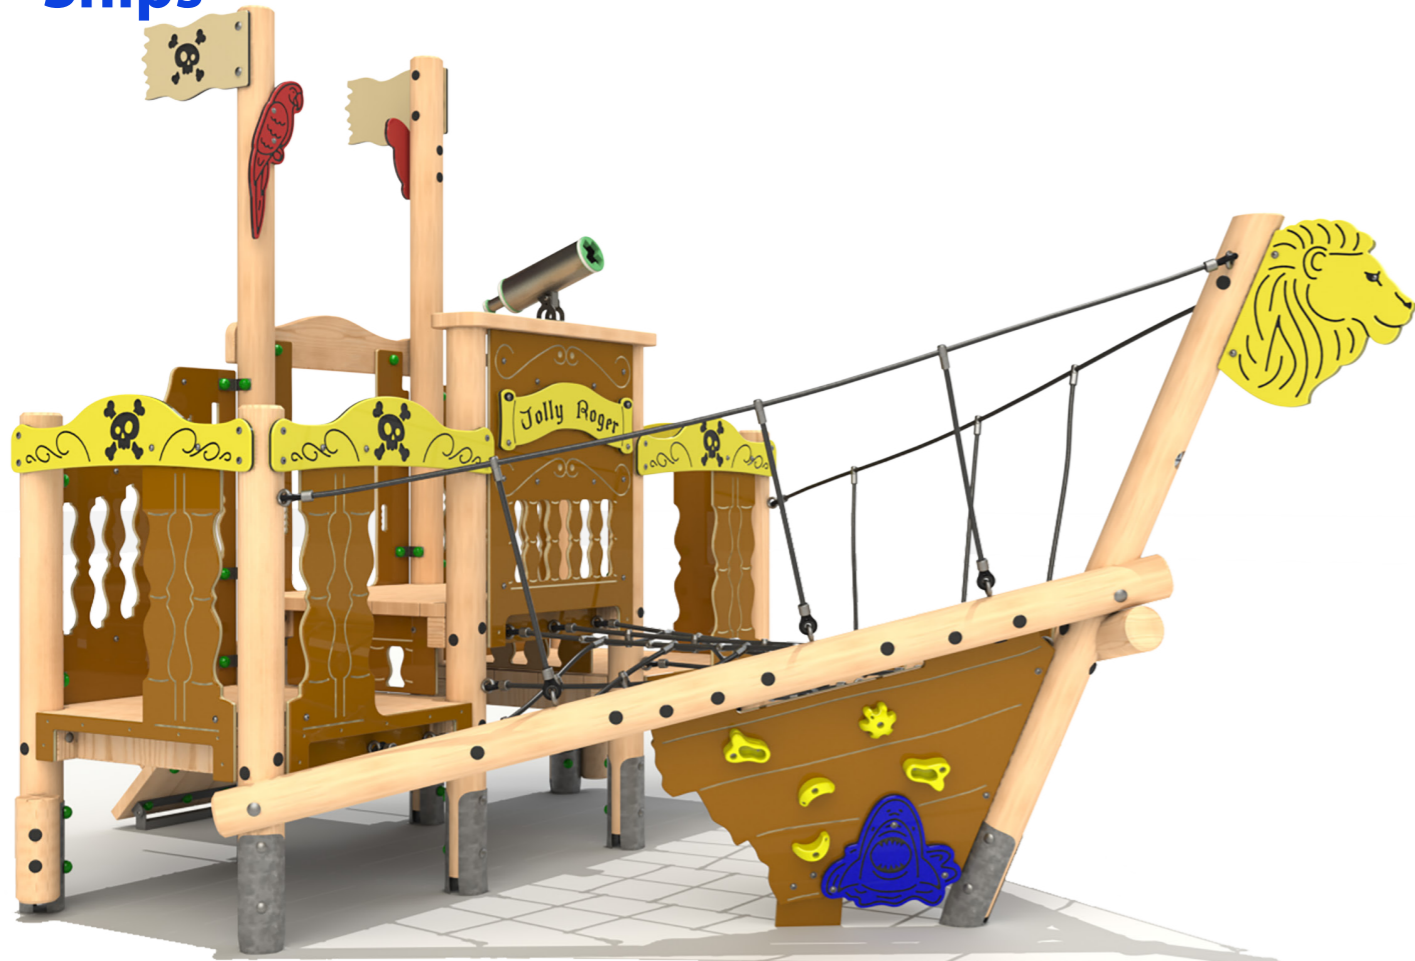

Timber Ships

“ready-made for the trade”

**SCHOOL
PLAYGROUND
SPECIALISTS**

Timber Ships

Ships Bow

Product Dimensions

4475mm (L) 3009mm (W) 2874mm (H)

Minimum Surface Area: 32.04m²

7146mm (L) 6008mm (W)

Free Fall Height: 1090mm

Deck Heights: 600 & 900mm

Features:

Access Ramp,
Climbing Panels,
Cargo Net,
Balance Walks,
Step Up Logs,
Treasure Map & Pirate Flags,
Themed HDPE Panels,
Stainless Steel Telescope

Bespoke Towers available, enquire for more information.

Timber Ships

Ships Stern

Product Dimensions

4181mm (L) 4281mm (W) 3078mm (H)

Minimum Surface Area: 37.47m²

7755mm (L) 7153mm (W)

Free Fall Height: 1500mm

Deck Heights: 1200 & 1500mm

Features:

1.5m Slide,
1.2m Access Net,
1.2m Access Steps,
1.2m Climbing Wall,
1.2m Firemans Pole,
Moving Ships Wheel,
Moving Compass,
Themed HDPE Panels,
Under Deck Pirates Details