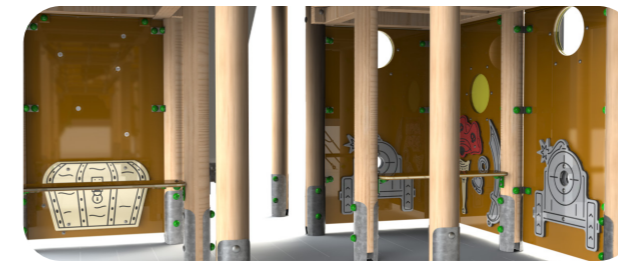

Timber Ships

All Hands On Deck with Tube Slide

Product Dimensions
13,692mm (L) 6307mm (W) 4874mm (H)

Minimum Surface Area: 107.24m²
16,683mm (L) 9807mm (W)

Free Fall Height: 2100mm

Deck Heights: 1200, 1500,
1800 & 2100mm

2.1m Plastic Tube Slide
replaces 2m Steel Slide.

Under Deck Pirate
Themed HDPE Details