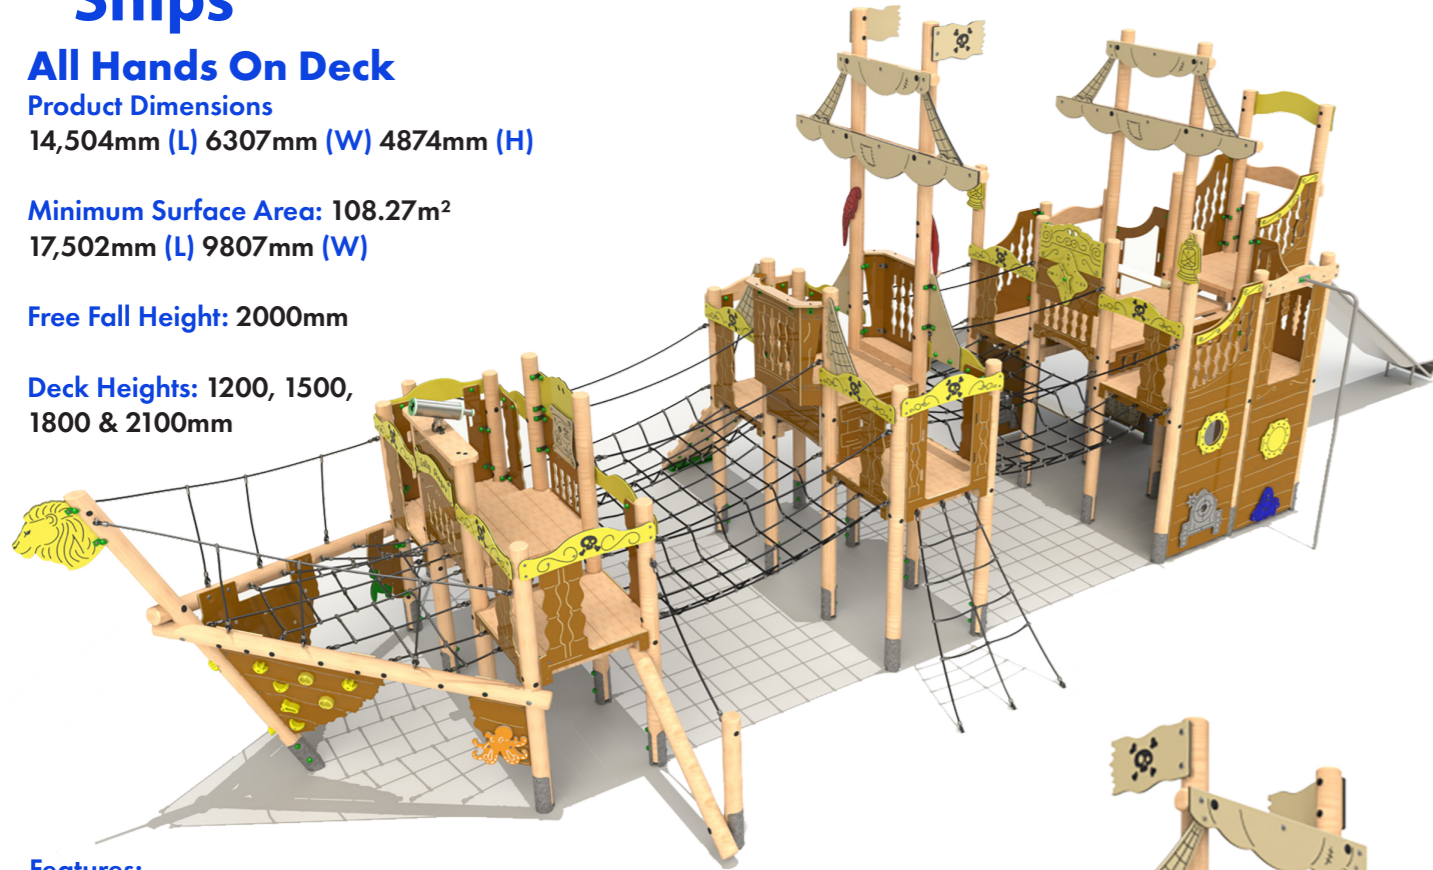

7146mm (L) 6008mm (W)

Free Fall Height: 1090mm

Deck Heights: 600 & 900mm

Features:

Access Ramp,
Climbing Panels,
Cargo Net,
Balance Walks,
Step Up Logs,
Treasure Map & Pirate Flags,
Themed HDPE Panels,
Stainless Steel Telescope

Steel feet as standard.

Timber Ships

All Hands On Deck

Product Dimensions
14,504mm (L) 6307mm (W) 4874mm (H)

Minimum Surface Area: 108.27m²
17,502mm (L) 9807mm (W)

Free Fall Height: 2000mm

Deck Heights: 1200, 1500,
1800 & 2100mm

Features:

Traverse Nets,
2m and 1.5m Slides,
1.5m Fireman's Pole,
1.5m Access Net,
1.5m Access Ramp,
1.5m Climbing Walls,
1.2m T-Rope Climber,
1.2m Ladder Log,
Climbing Panels,
Cargo Net,
Balance Walks,
Play Balconies,
Cannon Play Panels,
Moving Ships Wheel,
Moving Compass,
Treasure Map & Chest,
Under Deck Pirates Details,
Themed HDPE Panels,
Stainless Steel Telescope

Timber Ships

All Hands On Deck with Tube Slide

Product Dimensions
13,692mm (L) 6307mm (W) 4874mm (H)

Minimum Surface Area: 107.24m²
16,683mm (L) 9807mm (W)

Free Fall Height: 2100mm

Deck Heights: 1200, 1500,
1800 & 2100mm