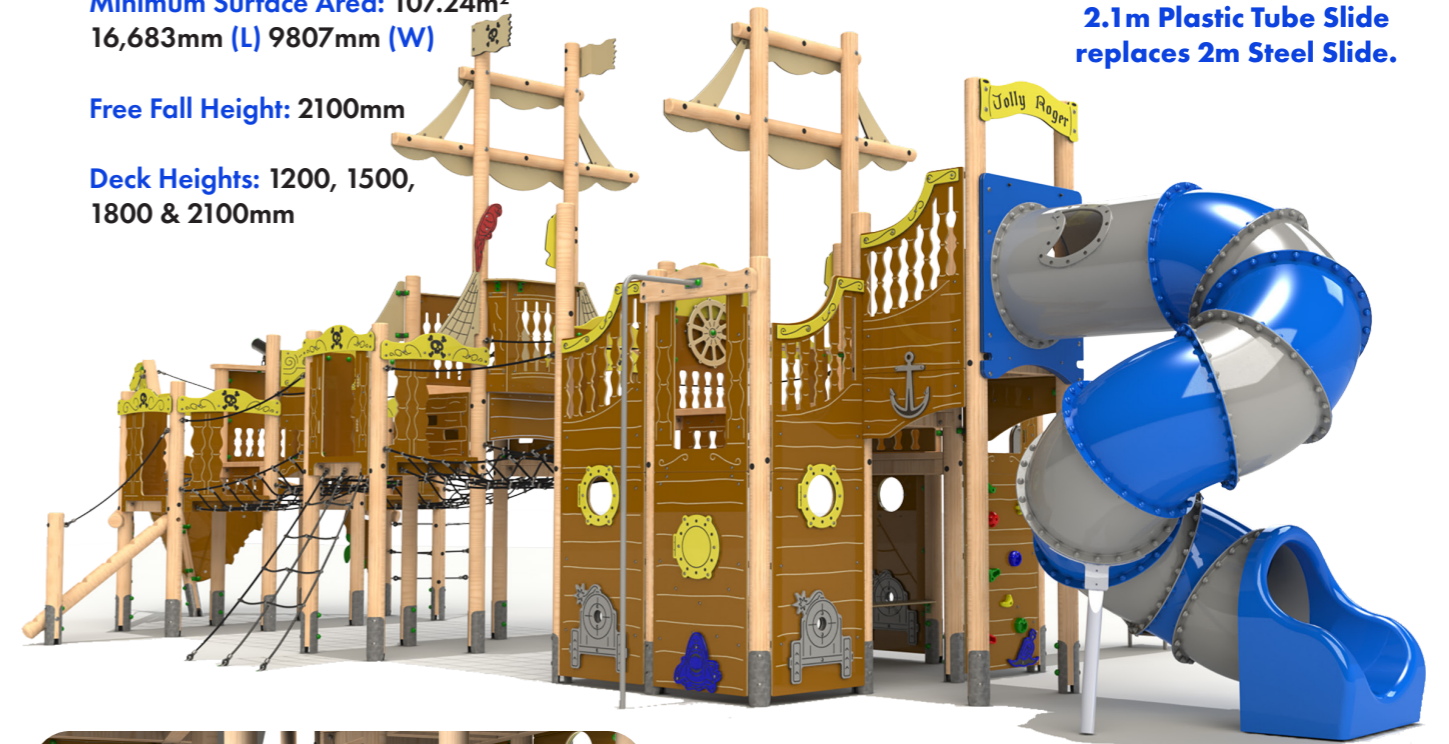

Timber Ships

All Hands On Deck with Tube Slide

Product Dimensions
13,692mm (L) 6307mm (W) 4874mm (H)

Minimum Surface Area: 107.24m²
16,683mm (L) 9807mm (W)

Free Fall Height: 2100mm

Deck Heights: 1200, 1500,
1800 & 2100mm

2.1m Plastic Tube Slide
replaces 2m Steel Slide.

Under Deck Pirate
Themed HDPE Details