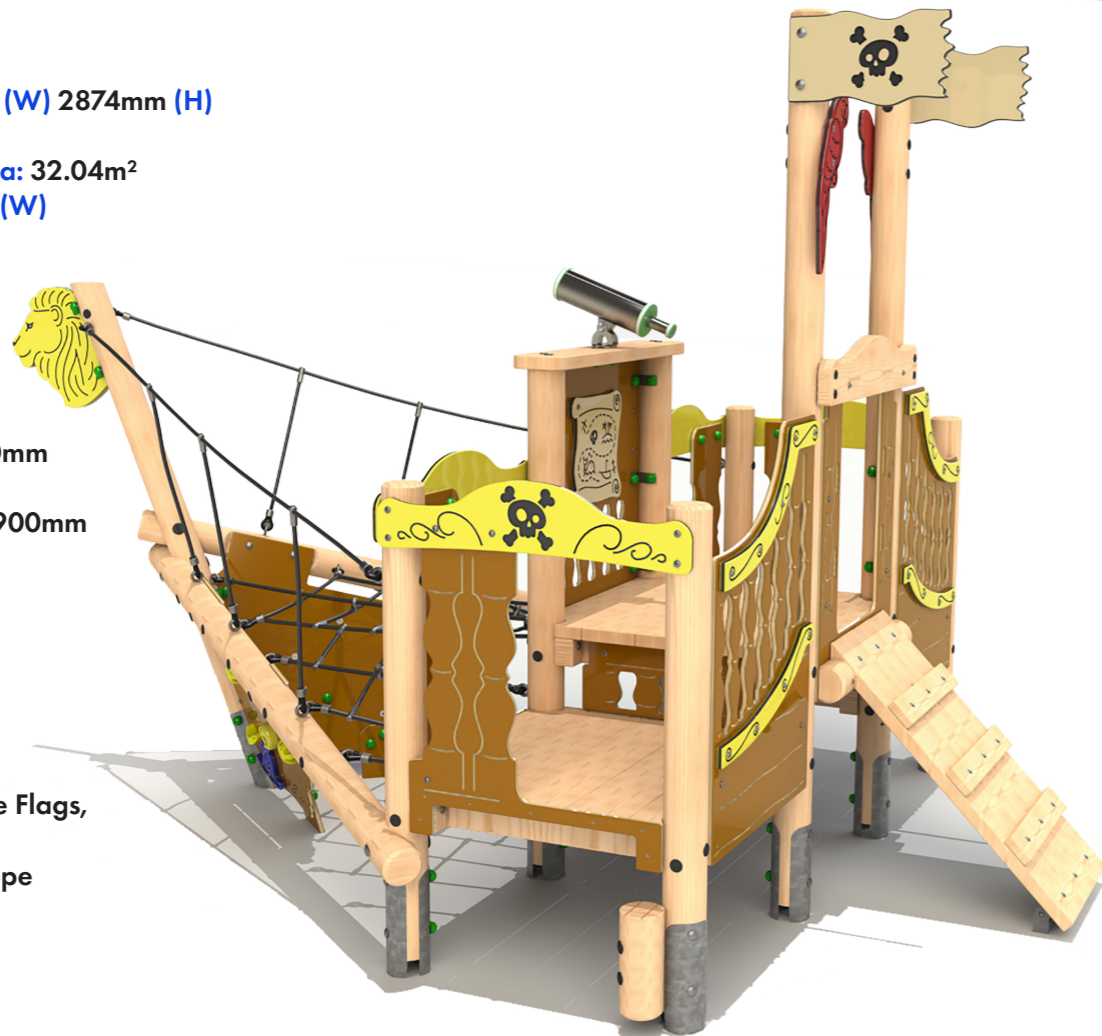

Timber Ships

“ready-made for the trade”

**SCHOOL
PLAYGROUND
SPECIALISTS**

Timber Ships

Ships Bow

Product Dimensions

4475mm (L) 3009mm (W) 2874mm (H)

Minimum Surface Area: 32.04m²

7146mm (L) 6008mm (W)

Free Fall Height: 1090mm

Deck Heights: 600 & 900mm

Features:

Access Ramp,
Climbing Panels,
Cargo Net,
Balance Walks,
Step Up Logs,
Treasure Map & Pirate Flags,
Themed HDPE Panels,
Stainless Steel Telescope

Bespoke Towers available, enquire for more information.

Timber Ships

Ships Stern

Product Dimensions

4181mm (L) 4281mm (W) 3078mm (H)

Minimum Surface Area: 37.47m²

7755mm (L) 7153mm (W)

Free Fall Height: 1500mm

Deck Heights: 1200 & 1500mm

Features:

1.5m Slide,
1.2m Access Net,
1.2m Access Steps,
1.2m Climbing Wall,
1.2m Firemans Pole,
Moving Ships Wheel,
Moving Compass,
Themed HDPE Panels,
Under Deck Pirates Details