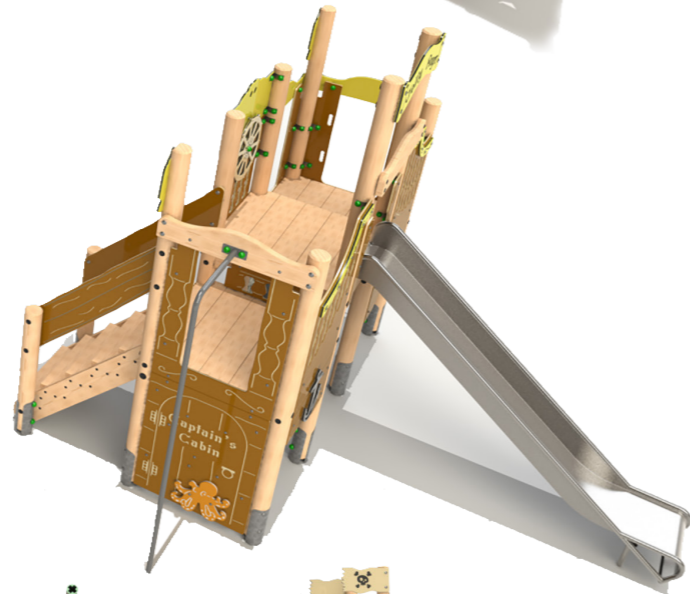

Timber Ships

Batten Down The Hatches

Product Dimensions

14,821mm (L) 4388mm (W) 4284mm (H)

Minimum Surface Area: 95.13m²

17,963mm (L) 7347mm (W)

Free Fall Height: 1500mm

Deck Heights: 600, 900, 1200 & 1500mm

Features:

- 1.5m Slide,
- 1.2m Access Net,
- 1.2m Access Steps,
- 1.2m Climbing Wall,
- 1.2m Firemans Pole,
- 0.9m Access Ramp,
- 0.9m Access Nets,
- 0.9m Ladder Log,
- Play Balconies,
- Climbing Panels,
- Cargo Net,
- Balance Walks,
- Step Up Logs,

- Moving Ships Wheel,
- Moving Compass,
- Treasure Map & Pirate Flags,
- Themed HDPE Panels,
- Under Deck Pirates Details
- Stainless Steel Telescope

Ships Bow

Bespoke Towers available, enquire for more information.

Timber Ships

Swab The Decks

Product Dimensions

6790mm (L) 4273mm (W) 4874mm (H)

Minimum Surface Area: 49.05m²

10,437mm (L) 7262mm (W)

Free Fall Height: 2000mm

Deck Heights: 1500, 1800 & 2000mm

Features:

- 2m Slide,
- 1.8m Vertical Climbing Nets,
- 1.5m Access Net,
- 1.5m Access Ramp,
- Moving Ships Wheel,
- Moving Compass,
- Treasure Map & Chest,
- Canon Play Panel,
- Themed HDPE Panels,
- Under Deck Bench

Steel feet as standard.