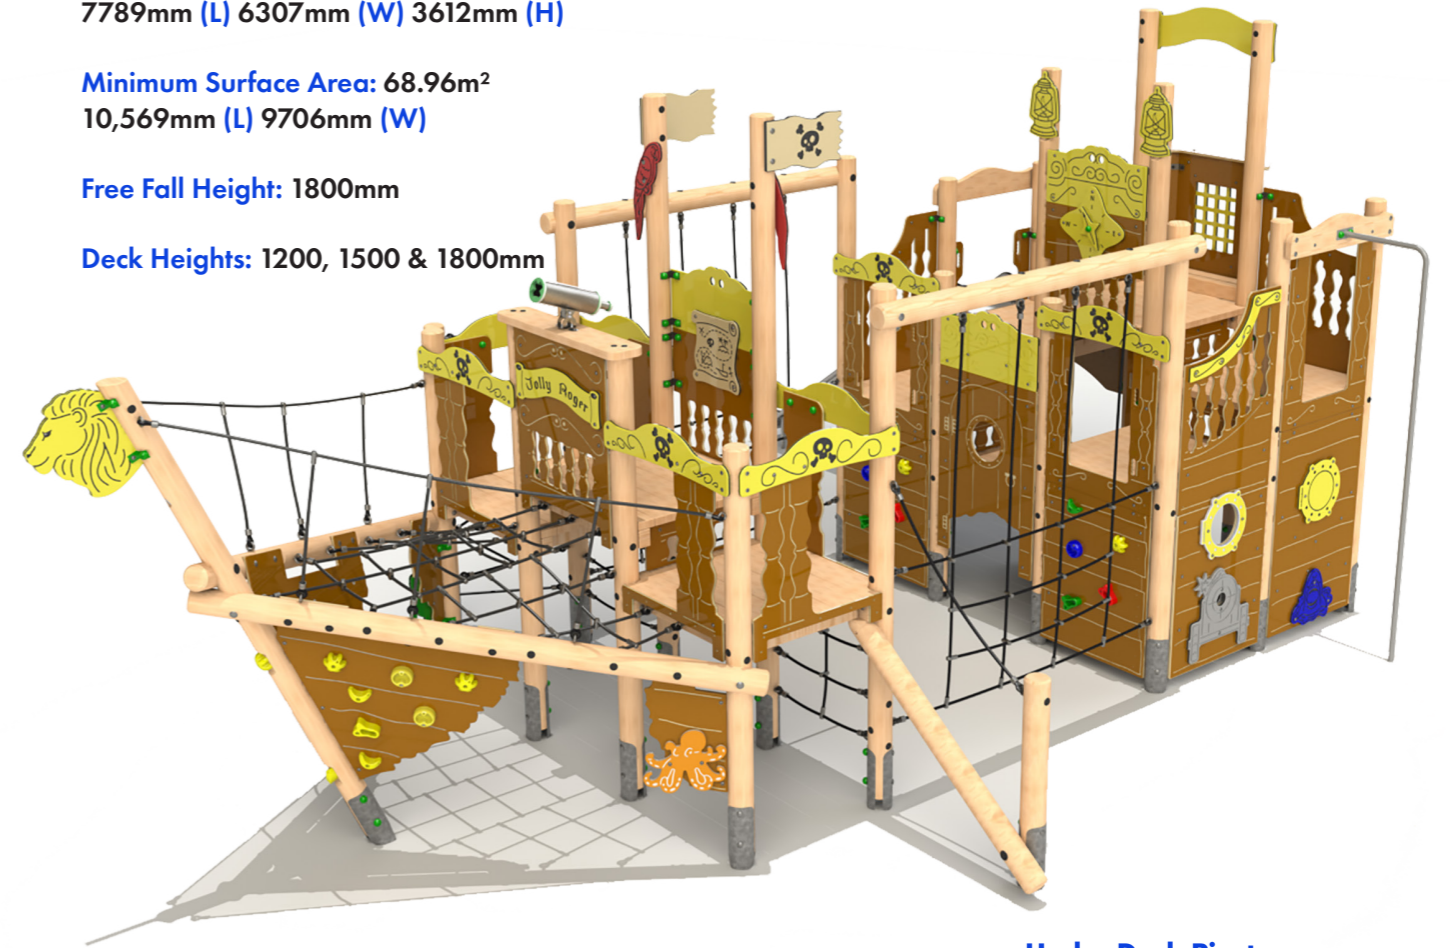

Features:
Cannon Play Panels,
Moving Ships Wheel,
Moving Compass,
Treasure Map & Chest,
Themed HDPE Play Panels,
Under Deck Cargo Net,
Under Deck Pirates Details
Stainless Steel Telescope

Features:
1.8m Slide,
1.5m Fireman's Pole,
1.5m Access Ramp,
1.5m Ladder Logs,
1.5m Climbing Wall,
Rope Bridge,
Rope Tunnel,
Climb Net,
Balance Beams,

Bespoke Towers available, enquire for more information.

Timber Ships

Walk The Plank

Product Dimensions
7789mm (L) 6307mm (W) 3612mm (H)

Minimum Surface Area: 68.96m²
10,569mm (L) 9706mm (W)

Free Fall Height: 1800mm

Deck Heights: 1200, 1500 & 1800mm

Features:
Traverse Nets,
1.5m Slide,
1.5m Fireman's Pole,
1.2m Climbing Walls,
1.2m T-Rope Climber,
1.2m Ladder Log,
Climbing Panels,
Cargo Net,
Climb Net,
Balance Walks,

Steel feet as standard.

Timber Ships

All Hands On Deck

Product Dimensions
14,504mm (L) 6307mm (W) 4874mm (H)

Minimum Surface Area: 108.27m²
17,502mm (L) 9807mm (W)

Free Fall Height: 2000mm

Deck Heights: 1200, 1500,
1800 & 2100mm