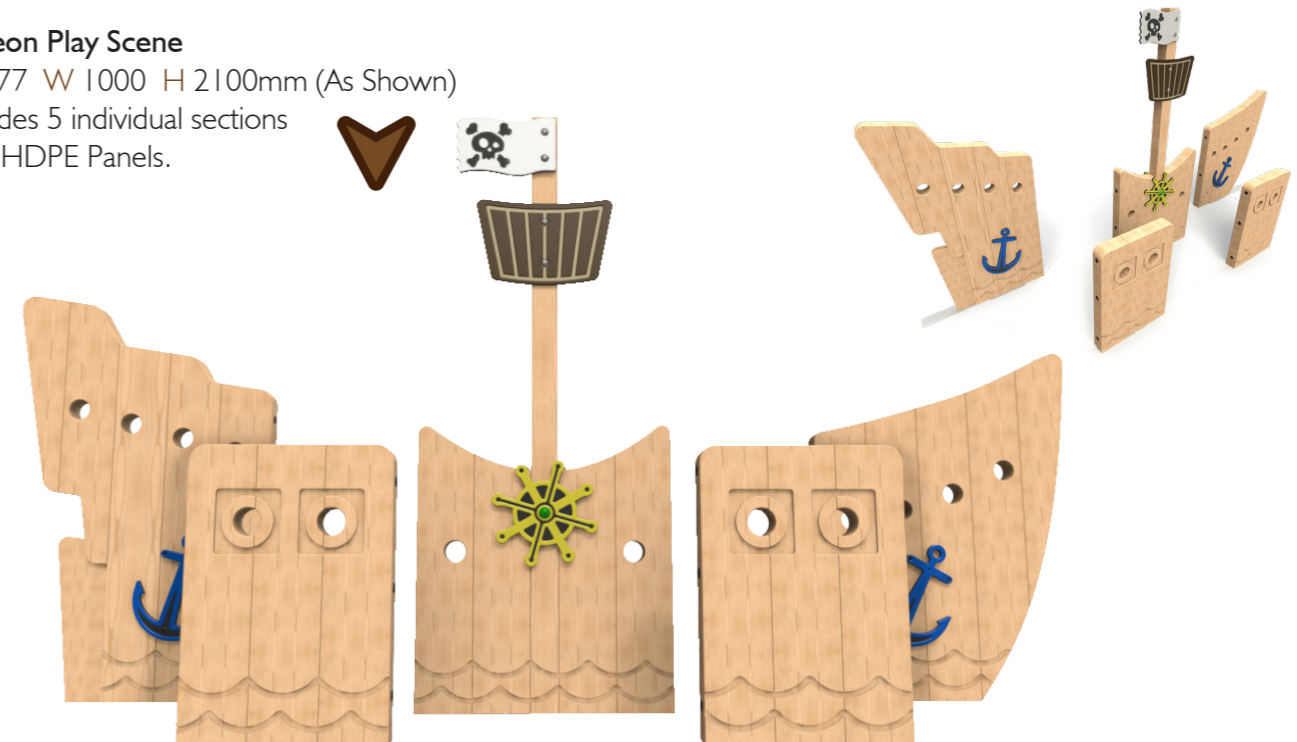

Galleon Play Scene
L 3977 W 1000 H 2100mm (As Shown)
Includes 5 individual sections with HDPE Panels.