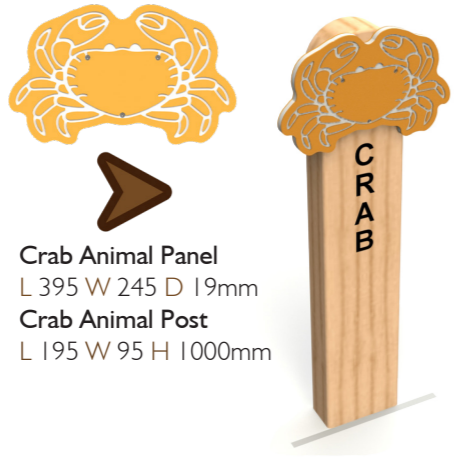

**Badger Animal Panel**  
L 341 W 387 D 19mm  
**Badger Animal Post**  
L 195 W 95 H 1000mm

**Barn Owl Animal Panel**  
L 334 W 425 D 19mm  
**Barn Owl Animal Post**  
L 195 W 95 H 1000mm

**Bumblebee Animal Panel**  
L 420 W 400 D 19mm  
**Bumblebee Animal Post**  
L 195 W 95 H 1000mm

**Beetle Animal Panel**  
L 410 W 440 D 19mm  
**Beetle Animal Post**  
L 195 W 95 H 1000mm

**Butterfly Animal Panel**  
L 400 W 325 D 19mm  
**Butterfly Animal Post**  
L 195 W 95 H 1000mm

**Buzzard Animal Panel**  
L 428 W 400 D 19mm  
**Buzzard Animal Post**  
L 195 W 95 H 1000mm

**Crab Animal Panel**  
L 395 W 245 D 19mm  
**Crab Animal Post**  
L 195 W 95 H 1000mm

**Deer Animal Panel**  
L 280 W 444 D 19mm  
**Deer Animal Post**  
L 195 W 95 H 1000mm

**Dolphin Animal Panel**  
L 450 W 340 D 19mm  
**Dolphin Animal Post**  
L 195 W 95 H 1000mm