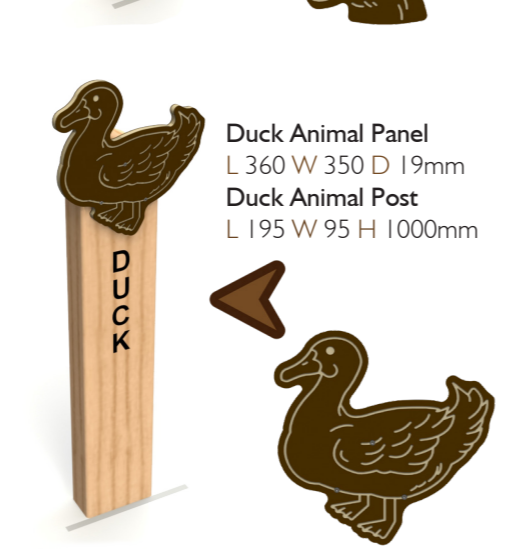

**Badger Animal Panel**  
L 341 W 387 D 19mm  
**Badger Animal Post**  
L 195 W 95 H 1000mm

**Barn Owl Animal Panel**  
L 334 W 425 D 19mm  
**Barn Owl Animal Post**  
L 195 W 95 H 1000mm

**Bumblebee Animal Panel**  
L 420 W 400 D 19mm  
**Bumblebee Animal Post**  
L 195 W 95 H 1000mm

**Beetle Animal Panel**  
L 410 W 440 D 19mm  
**Beetle Animal Post**  
L 195 W 95 H 1000mm

**Butterfly Animal Panel**  
L 400 W 325 D 19mm  
**Butterfly Animal Post**  
L 195 W 95 H 1000mm

**Buzzard Animal Panel**  
L 428 W 400 D 19mm  
**Buzzard Animal Post**  
L 195 W 95 H 1000mm

**Crab Animal Panel**  
L 395 W 245 D 19mm  
**Crab Animal Post**  
L 195 W 95 H 1000mm

**Deer Animal Panel**  
L 280 W 444 D 19mm  
**Deer Animal Post**  
L 195 W 95 H 1000mm

**Dolphin Animal Panel**  
L 450 W 340 D 19mm  
**Dolphin Animal Post**  
L 195 W 95 H 1000mm

**Dragonfly Animal Panel**  
L 420 W 307 D 19mm  
**Dragonfly Animal Post**  
L 195 W 95 H 1000mm

**Duck Animal Panel**  
L 360 W 350 D 19mm  
**Duck Animal Post**  
L 195 W 95 H 1000mm

Bespoke options Available