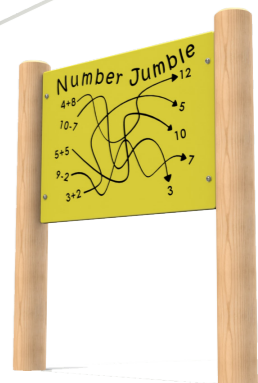

**Porthole Panel**  
L: 250mm  
W: 250mm  
D: 19mm

**SPORT HDPE PANELS**

**Cricket Stumps**  
L: 700mm  
W: 250mm  
D: 19mm

**Small Target Board**  
L: 800mm  
W: 800mm  
D: 19mm

**Large Target Board**  
L: 1200mm  
W: 1200mm  
D: 19mm

**Basketball Backboard**  
L: 1200mm  
W: 1050mm  
D: 19mm

**HDPE PLAY PANELS**

**Lower Case Alphabet Play Panel**  
L 1050 W 125 H 1200mm

**Upper Case Alphabet Play Panel**  
L 1050 W 125 H 1200mm

**Upper & Lower Case Play Panel**  
L 1050 W 125 H 1200mm