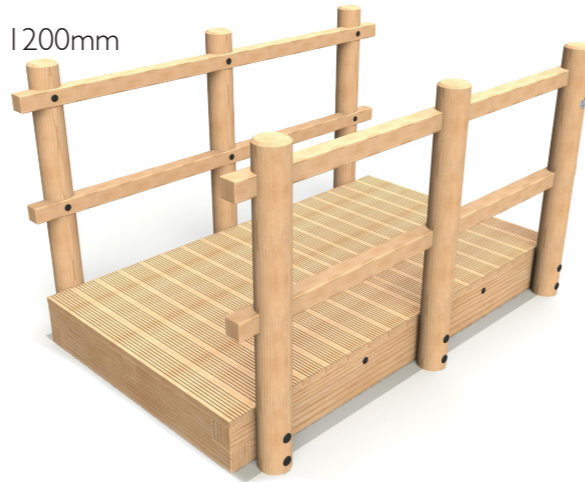

**TIMBER BRIDGES**

**4.1m Flat Bridge**  
L 4100 W 1457 H 1200mm

**2.1m Flat Bridge**  
L 2100 W 1457 H 1200mm

**Hump Bridge**  
L 1671 W 1309 H 195mm

**Arch Bridge**  
L 2307 W 1457 H 1250mm

**Inclusive Bridge**  
L 4230 W 1457 H 1130mm

**Wavy Bridge**  
L 2282 W 1457 H 1200mm

**Sleeper Tunnel With Steps**  
L 2400 W 1390 H 1700mm

**Optional Ramps Sold Separately**

**Short Access Ramp Only**  
L 1200 W 1200 H 221mm

**Wheelchair Access Ramp Only**  
L 2400 W 1200 H 221mm

## SEASONAL TOTEM POLES

**Dimensions**  
L: 195mm  
W: 95mm  
H: 1500mm

Spring Totem  
Summer Totem  
Autumn Totem  
Winter Totem

The seasonal totem poles contain playful references to each season of the year.