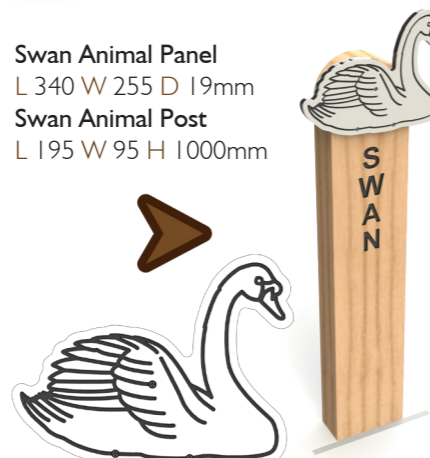

# ANIMAL POSTS

Bespoke options Available

**Rabbit Animal Panel**  
L 386 W 408 D 19mm  
**Rabbit Animal Post**  
L 195 W 95 H 1000mm

**Salmon Animal Panel**  
L 342 W 383 D 19mm  
**Salmon Animal Post**  
L 195 W 95 H 1000mm

**Seahorse Animal Panel**  
L 350 W 380 D 19mm  
**Seahorse Animal Post**  
L 195 W 95 H 1000mm

**Seal Animal Panel**  
L 360 W 233 D 19mm  
**Seal Animal Post**  
L 195 W 95 H 1000mm

**Snake Animal Panel**  
L 219 W 387 D 19mm  
**Snake Animal Post**  
L 195 W 95 H 1000mm

**Snail Animal Panel**  
L 462 W 298 D 19mm  
**Snail Animal Post**  
L 195 W 95 H 1000mm

**Spider Animal Panel**  
L 365 W 365 D 19mm  
**Spider Animal Post**  
L 195 W 95 H 1000mm

**Squirrel Animal Panel**  
L 341 W 360 D 19mm  
**Squirrel Animal Post**  
L 195 W 95 H 1000mm

**Starfish Animal Panel**  
L 376 W 381 D 19mm  
**Starfish Animal Post**  
L 195 W 95 H 1000mm

**Swan Animal Panel**  
L 340 W 255 D 19mm  
**Swan Animal Post**  
L 195 W 95 H 1000mm

**Turtle Animal Panel**  
L 357 W 361 D 19mm  
**Turtle Animal Post**  
L 195 W 95 H 1000mm