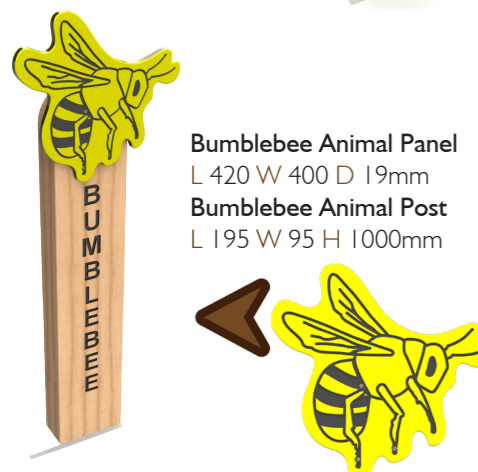

**Castle Play Scene**  
L 3310 W 1085 H 2000mm (As Shown)  
Includes 5 individual sections with HDPE panels.

Bespoke options Available

**Bat Animal Panel**  
L 417 W 345 D 19mm  
**Bat Animal Post**  
L 195 W 95 H 1000mm

**Badger Animal Panel**  
L 341 W 387 D 19mm  
**Badger Animal Post**  
L 195 W 95 H 1000mm

**Barn Owl Animal Panel**  
L 334 W 425 D 19mm  
**Barn Owl Animal Post**  
L 195 W 95 H 1000mm

**Bumblebee Animal Panel**  
L 420 W 400 D 19mm  
**Bumblebee Animal Post**  
L 195 W 95 H 1000mm

**Beetle Animal Panel**  
L 410 W 440 D 19mm  
**Beetle Animal Post**  
L 195 W 95 H 1000mm

**Butterfly Animal Panel**  
L 400 W 325 D 19mm  
**Butterfly Animal Post**  
L 195 W 95 H 1000mm

**Buzzard Animal Panel**  
L 428 W 400 D 19mm  
**Buzzard Animal Post**  
L 195 W 95 H 1000mm