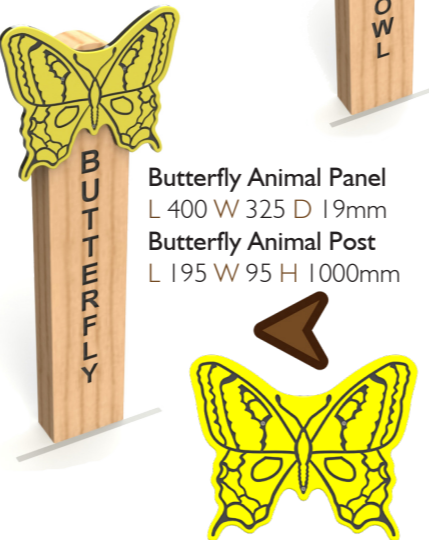

**Badger Animal Panel**  
L 341 W 387 D 19mm  
**Badger Animal Post**  
L 195 W 95 H 1000mm

**Barn Owl Animal Panel**  
L 334 W 425 D 19mm  
**Barn Owl Animal Post**  
L 195 W 95 H 1000mm

**Bumblebee Animal Panel**  
L 420 W 400 D 19mm  
**Bumblebee Animal Post**  
L 195 W 95 H 1000mm

**Beetle Animal Panel**  
L 410 W 440 D 19mm  
**Beetle Animal Post**  
L 195 W 95 H 1000mm

**Butterfly Animal Panel**  
L 400 W 325 D 19mm  
**Butterfly Animal Post**  
L 195 W 95 H 1000mm

**Buzzard Animal Panel**  
L 428 W 400 D 19mm  
**Buzzard Animal Post**  
L 195 W 95 H 1000mm

**Crab Animal Panel**  
L 395 W 245 D 19mm  
**Crab Animal Post**  
L 195 W 95 H 1000mm

**Deer Animal Panel**  
L 280 W 444 D 19mm  
**Deer Animal Post**  
L 195 W 95 H 1000mm

**Dolphin Animal Panel**  
L 450 W 340 D 19mm  
**Dolphin Animal Post**  
L 195 W 95 H 1000mm

**Dragonfly Animal Panel**  
L 420 W 307 D 19mm  
**Dragonfly Animal Post**  
L 195 W 95 H 1000mm

**Duck Animal Panel**  
L 360 W 350 D 19mm  
**Duck Animal Post**  
L 195 W 95 H 1000mm

Bespoke options Available