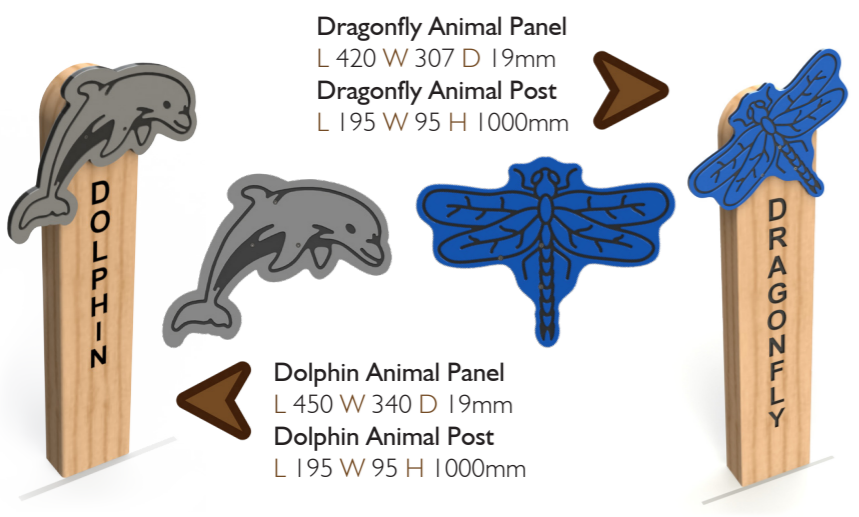

**Badger Animal Panel**  
L 341 W 387 D 19mm  
**Badger Animal Post**  
L 195 W 95 H 1000mm

**Barn Owl Animal Panel**  
L 334 W 425 D 19mm  
**Barn Owl Animal Post**  
L 195 W 95 H 1000mm

**Bumblebee Animal Panel**  
L 420 W 400 D 19mm  
**Bumblebee Animal Post**  
L 195 W 95 H 1000mm

**Beetle Animal Panel**  
L 410 W 440 D 19mm  
**Beetle Animal Post**  
L 195 W 95 H 1000mm

**Butterfly Animal Panel**  
L 400 W 325 D 19mm  
**Butterfly Animal Post**  
L 195 W 95 H 1000mm

**Buzzard Animal Panel**  
L 428 W 400 D 19mm  
**Buzzard Animal Post**  
L 195 W 95 H 1000mm

**Crab Animal Panel**  
L 395 W 245 D 19mm  
**Crab Animal Post**  
L 195 W 95 H 1000mm

**Deer Animal Panel**  
L 280 W 444 D 19mm  
**Deer Animal Post**  
L 195 W 95 H 1000mm

**Dolphin Animal Panel**  
L 450 W 340 D 19mm  
**Dolphin Animal Post**  
L 195 W 95 H 1000mm

**Dragonfly Animal Panel**  
L 420 W 307 D 19mm  
**Dragonfly Animal Post**  
L 195 W 95 H 1000mm

**Duck Animal Panel**  
L 360 W 350 D 19mm  
**Duck Animal Post**  
L 195 W 95 H 1000mm

Bespoke options Available