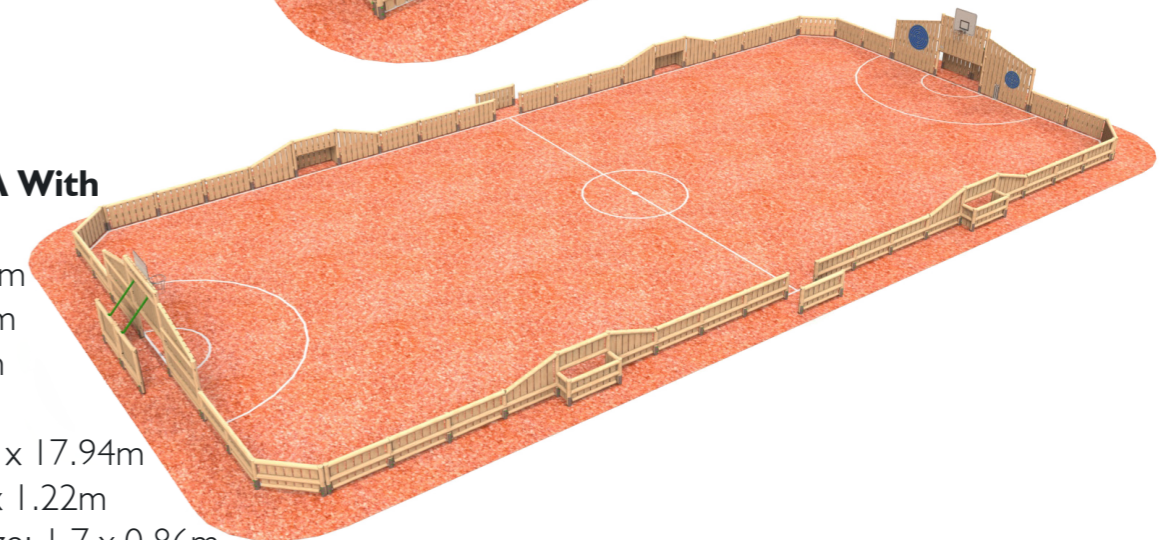

Timber MUGA's can be produced to any size.

BALL GAMES

18 x 10m Timber MUGA

Length: 18200mm
Width: 10270mm
Height: 3510mm

Pitch Size: 15.85 x 7.92m
Goal Size: 2.44 x 1.22m

29 x 18m Timber MUGA

Length: 29400mm
Width: 18625mm
Height: 3510mm

Pitch Size: 27.10 x 15.62m
Goal Size: 2.44 x 1.22m

5 - A - Side Court

Length: 25484mm
Width: 20590mm
Height: 2810mm

Pitch Size: 23.36 x 17.54m
Goal Size: 2.44 x 1.22m

Timber MUGA With Side Goals

Length: 39766mm
Width: 20200mm
Height: 3510mm

Pitch Size: 37.42 x 17.94m
Goal Size: 2.44 x 1.22m
5 A-Side Goal Size: 1.7 x 0.86m

Bespoke options available, more details and prices are available upon request

BALL GAMES

Dual Goal

Length: 6578
Width: 2790mm
Height: 3911mm

Goal Size: 2.08 x 1.86m

Timber Goal Posts

Length: 4010mm
Width: 1133mm
Height: 1905mm

Basket Ball Net

Length: 1738mm
Width: 1200mm
Height: 3945mm

Bespoke options available, more details and prices are available upon request