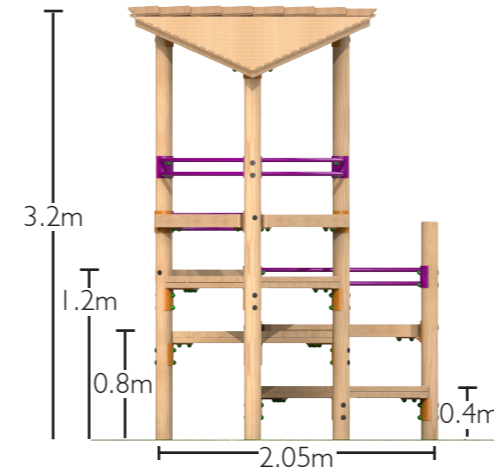

Pitch Size: 37.42 x 17.94m
Goal Size: 2.44 x 1.22m
5 A-Side Goal Size: 1.7 x 0.86m

Bespoke options available, more details and prices are available upon request

BALL GAMES

Dual Goal

Length: 6578
Width: 2790mm
Height: 3911mm

Goal Size: 2.08 x 1.86m

Timber Goal Posts

Length: 4010mm
Width: 1133mm
Height: 1905mm

Basket Ball Net

Length: 1738mm
Width: 1200mm
Height: 3945mm

Bespoke options available, more details and prices are available upon request

TEEN TOWERS

Teen Tower

Length: 2943mm
Width: 2245mm
Height: 3174mm

Steel feet

Galvanised steel feet can be fitted to the Teen Towers for a small additional charge. Steel feet offer an alternative to in ground timbers and can be used in both wet pour surfacing and extended for loose fill bark.

Teen Tower with Buddy Bars

Length: 2974mm
Width: 3481mm
Height: 3174mm

Bespoke options available, more details and prices are available upon request

All products are designed and produced in the UK from sustainably sourced timber and EvaRound timbers can be FSC® certified (FSC® C102594) on request.