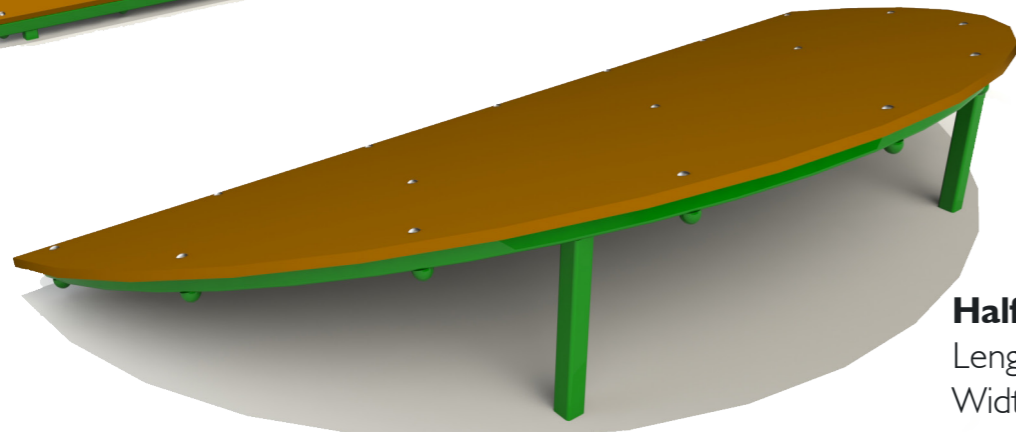

TEENAGE

“ready-made for the trade”

**SCHOOL
PLAYGROUND
SPECIALISTS**

Bike Bridge

Length: 3685mm
 Width: 1215mm
 Height: 628mm
 FFH: 628mm

Half Moon Rising

Length: 3683mm
 Width: 2400mm
 Height: 485mm
 FFH: 485mm

Cycle Balance Beam

Length: 4222mm
 Width: 400mm
 Height: 300mm
 FFH: 300mm

Ramp Junction

Length: 3468mm
 Width: 3468mm
 Height: 597mm
 FFH: 597mm

Bespoke options available, more details and prices are available upon request

Miniature Slalom

Diameter: 150mm
 Height: 400mm
 FFH: 400mm

Ramp Run (Set of 3)

Measurements Per Ramp
 Length: 2387mm
 Width: 400mm
 Height: 299mm
 FFH: 299mm

Maze Slalom

Length: 4050mm
 Width: 2650mm
 Height: 1000mm