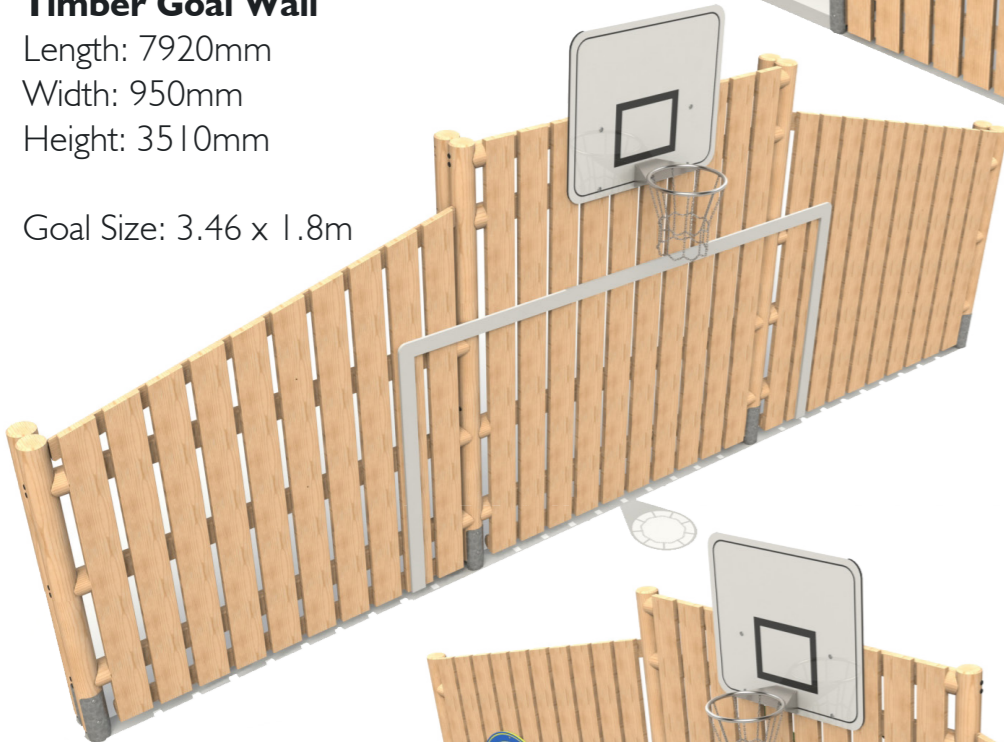

BALL GAMES

5 - A - Side Goal

Length: 10140mm
Width: 1050mm
Height: 2810mm

Goal Size: 2.44 x 1.22m

Timber Goal Wall

Length: 7920mm
Width: 950mm
Height: 3510mm

Goal Size: 3.46 x 1.8m

Timber Multi Activity Goal

Length: 7920mm
Width: 1797mm
Height: 3510mm

Goal Size: 2.44 x 1.22m

Timber Multi Activity Goal With Kick Panels

Length: 15620mm
Width: 1797mm
Height: 3510mm

Goal Size: 2.44 x 1.22m

Bespoke options available, more details and prices are available upon request

Timber MUGA's can be produced to any size.

BALL GAMES

18 x 10m Timber MUGA

Length: 18200mm
Width: 10270mm
Height: 3510mm

Pitch Size: 15.85 x 7.92m
Goal Size: 2.44 x 1.22m

29 x 18m Timber MUGA

Length: 29400mm
Width: 18625mm
Height: 3510mm

Pitch Size: 37.42 x 17.94m
Goal Size: 2.44 x 1.22m
5 A-Side Goal Size: 1.7 x 0.86m

Bespoke options available, more details and prices are available upon request

BALL GAMES

Dual Goal

Length: 6578
Width: 2790mm
Height: 3911mm