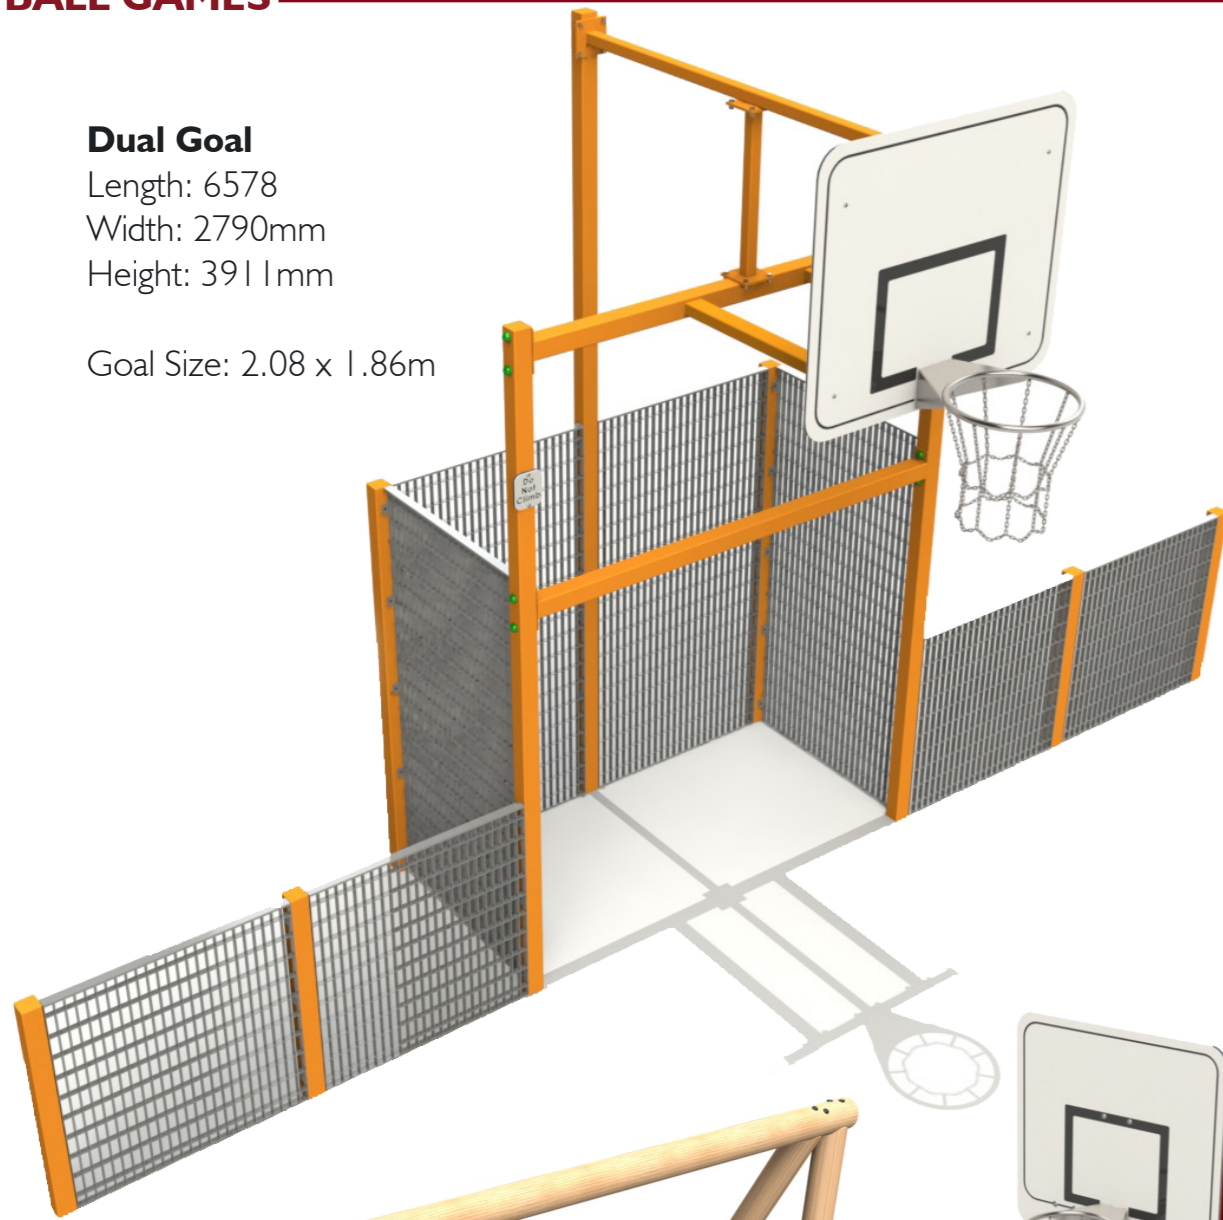

Pitch Size: 27.10 x 15.62m
Goal Size: 2.44 x 1.22m

5 - A - Side Court

Length: 25484mm
Width: 20590mm
Height: 2810mm

Pitch Size: 23.36 x 17.54m
Goal Size: 2.44 x 1.22m

Timber MUGA With Side Goals

Length: 39766mm
Width: 20200mm
Height: 3510mm

Pitch Size: 37.42 x 17.94m
Goal Size: 2.44 x 1.22m
5 A-Side Goal Size: 1.7 x 0.86m

Bespoke options available, more details and prices are available upon request

BALL GAMES

Dual Goal

Length: 6578
Width: 2790mm
Height: 3911mm

Goal Size: 2.08 x 1.86m

Timber Goal Posts

Length: 4010mm
Width: 1133mm
Height: 1905mm

Basket Ball Net

Length: 1738mm
Width: 1200mm
Height: 3945mm

Bespoke options available, more details and prices are available upon request

Teen Tower with Buddy Bars

Length: 2974mm
Width: 3481mm
Height: 3174mm

Bespoke options available, more details and prices are available upon request

All products are designed and produced in the UK from sustainably sourced timber and EvaRound timbers can be FSC® certified (FSC® C102594) on request.