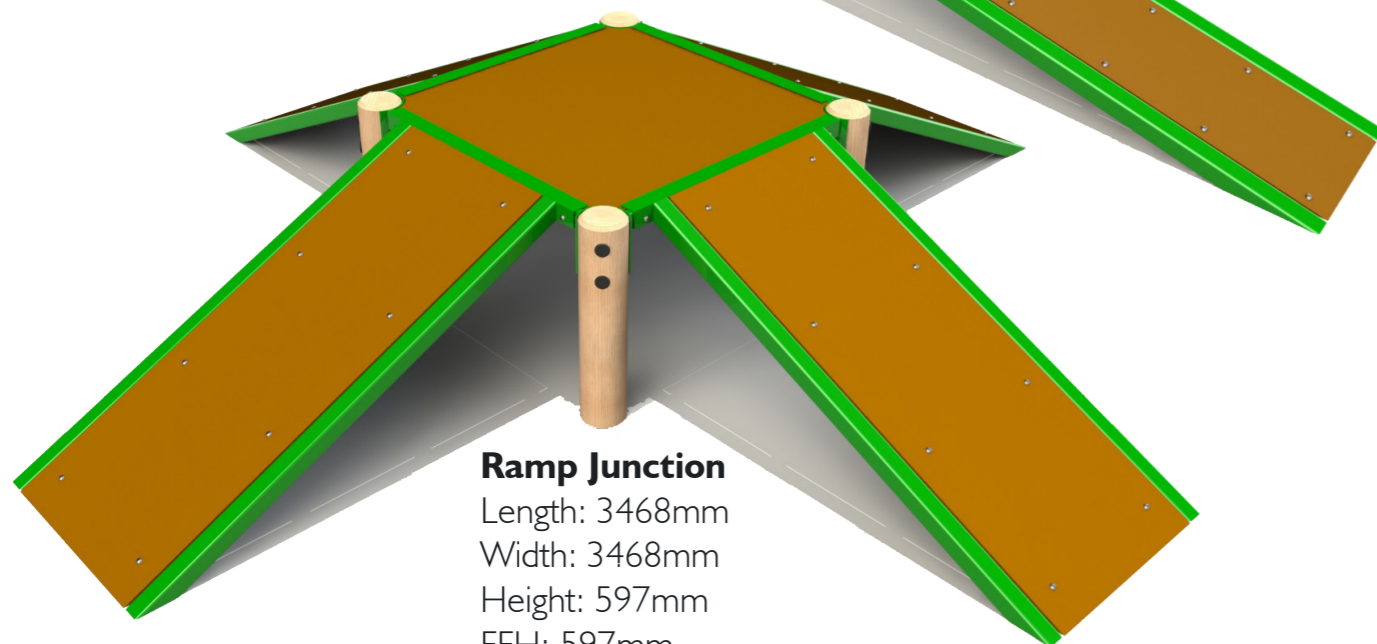

TEENAGE

“ready-made for the trade”

**SCHOOL
PLAYGROUND
SPECIALISTS**

Bike Bridge

Length: 3685mm
 Width: 1215mm
 Height: 628mm
 FFH: 628mm

Half Moon Rising

Length: 3683mm
 Width: 2400mm
 Height: 485mm
 FFH: 485mm

Cycle Balance Beam

Length: 4222mm
 Width: 400mm
 Height: 300mm
 FFH: 300mm

Ramp Junction

Length: 3468mm
 Width: 3468mm
 Height: 597mm
 FFH: 597mm

Bespoke options available, more details and prices are available upon request

Miniature Slalom

Diameter: 150mm
 Height: 400mm
 FFH: 400mm

Ramp Run (Set of 3)

Measurements Per Ramp
 Length: 2387mm
 Width: 400mm
 Height: 299mm
 FFH: 299mm

Maze Slalom

Length: 4050mm
 Width: 2650mm
 Height: 1000mm