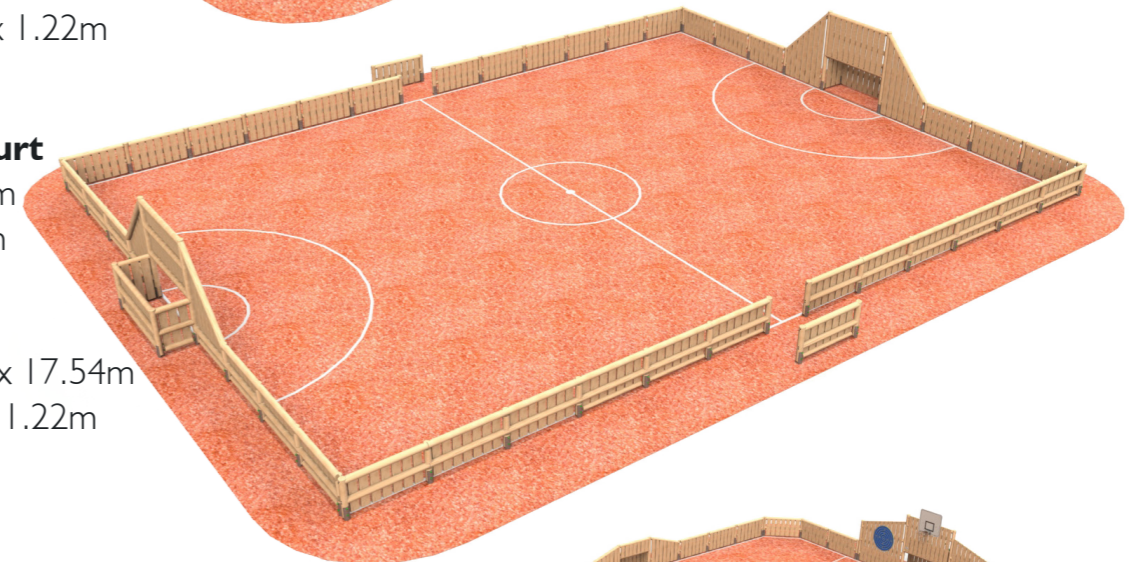

Length: 7920mm
Width: 1797mm
Height: 3510mm

Goal Size: 2.44 x 1.22m

Timber Multi Activity Goal With Kick Panels

Length: 15620mm
Width: 1797mm
Height: 3510mm

Goal Size: 2.44 x 1.22m

Bespoke options available, more details and prices are available upon request

Timber MUGA's can be produced to any size.

BALL GAMES

18 x 10m Timber MUGA

Length: 18200mm
Width: 10270mm
Height: 3510mm

Pitch Size: 15.85 x 7.92m
Goal Size: 2.44 x 1.22m

29 x 18m Timber MUGA

Length: 29400mm
Width: 18625mm
Height: 3510mm

Pitch Size: 27.10 x 15.62m
Goal Size: 2.44 x 1.22m

5 - A - Side Court

Length: 25484mm
Width: 20590mm
Height: 2810mm

Pitch Size: 23.36 x 17.54m
Goal Size: 2.44 x 1.22m

Timber MUGA With Side Goals

Length: 39766mm
Width: 20200mm
Height: 3510mm

Pitch Size: 37.42 x 17.94m
Goal Size: 2.44 x 1.22m
5 A-Side Goal Size: 1.7 x 0.86m

Bespoke options available, more details and prices are available upon request

BALL GAMES

Dual Goal

Length: 6578
Width: 2790mm
Height: 3911mm