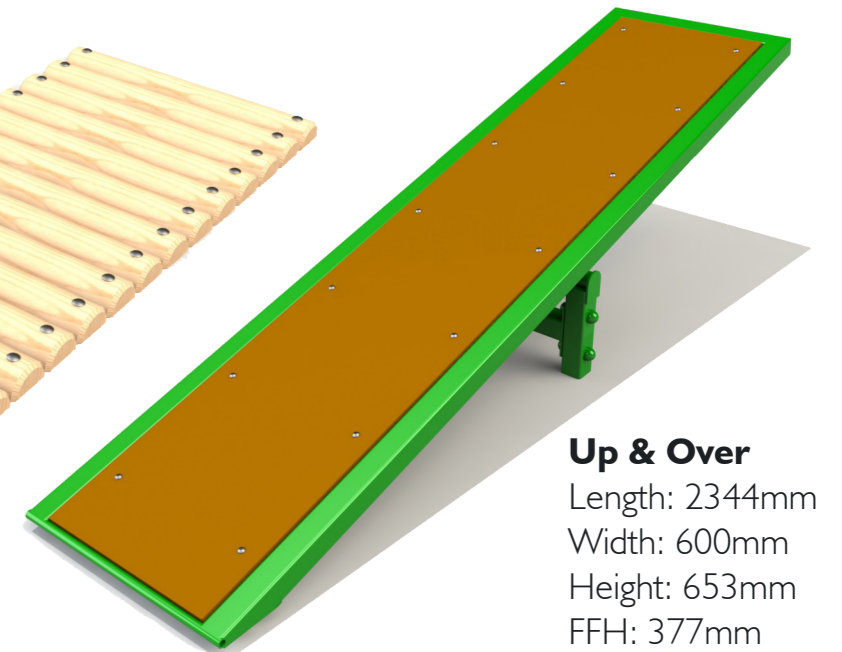

Miniature Slalom

Diameter: 150mm
 Height: 400mm
 FFH: 400mm

Ramp Run (Set of 3)

Measurements Per Ramp
 Length: 2387mm
 Width: 400mm
 Height: 299mm
 FFH: 299mm

Maze Slalom

Length: 4050mm
 Width: 2650mm
 Height: 1000mm

Rock and Roller

Length: 3385mm
 Width: 910mm
 Height: 280mm
 FFH: 280mm

Raft

Length: 2411mm
 Width: 800mm
 Height: 62mm
 FFH: 62mm

Up & Over

Length: 2344mm
 Width: 600mm
 Height: 653mm
 FFH: 377mm

Bespoke options available, more details and prices are available upon request

BALL GAMES

5 - A - Side Goal

Length: 10140mm
Width: 1050mm
Height: 2810mm

Goal Size: 2.44 x 1.22m

Timber Goal Wall

Length: 7920mm
Width: 950mm
Height: 3510mm

Goal Size: 3.46 x 1.8m

Timber Multi Activity Goal

Length: 7920mm
Width: 1797mm
Height: 3510mm

Goal Size: 2.44 x 1.22m

Timber Multi Activity Goal With Kick Panels

Length: 15620mm
Width: 1797mm
Height: 3510mm

Goal Size: 2.44 x 1.22m

Bespoke options available, more details and prices are available upon request