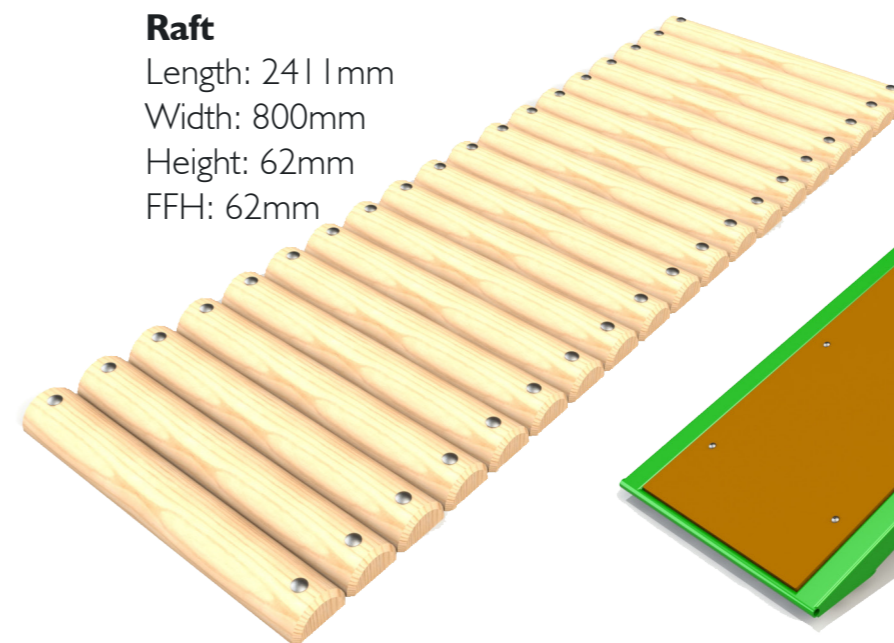

Cycle Balance Beam

Length: 4222mm
 Width: 400mm
 Height: 300mm
 FFH: 300mm

Ramp Junction

Length: 3468mm
 Width: 3468mm
 Height: 597mm
 FFH: 597mm

Bespoke options available, more details and prices are available upon request

Miniature Slalom

Diameter: 150mm
 Height: 400mm
 FFH: 400mm

Ramp Run (Set of 3)

Measurements Per Ramp
 Length: 2387mm
 Width: 400mm
 Height: 299mm
 FFH: 299mm

Maze Slalom

Length: 4050mm
 Width: 2650mm
 Height: 1000mm

Rock and Roller

Length: 3385mm
 Width: 910mm
 Height: 280mm
 FFH: 280mm

Raft

Length: 2411mm
 Width: 800mm
 Height: 62mm
 FFH: 62mm

Up & Over

Length: 2344mm
 Width: 600mm
 Height: 653mm
 FFH: 377mm

Bespoke options available, more details and prices are available upon request

BALL GAMES

5 - A - Side Goal

Length: 10140mm
Width: 1050mm
Height: 2810mm

Goal Size: 2.44 x 1.22m

Timber Goal Wall

Length: 7920mm
Width: 950mm
Height: 3510mm

Goal Size: 3.46 x 1.8m

Timber Multi Activity Goal