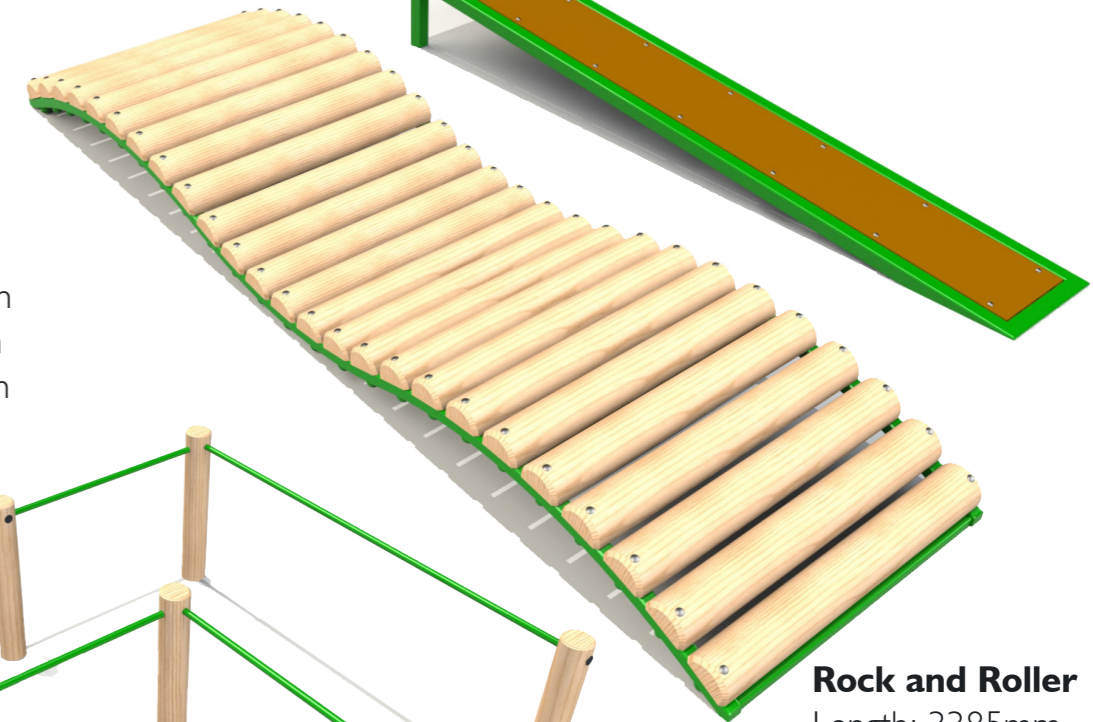

TEENAGE

“ready-made for the trade”

**SCHOOL
PLAYGROUND
SPECIALISTS**

Bike Bridge

Length: 3685mm
 Width: 1215mm
 Height: 628mm
 FFH: 628mm

Half Moon Rising

Length: 3683mm
 Width: 2400mm
 Height: 485mm
 FFH: 485mm

Cycle Balance Beam

Length: 4222mm
 Width: 400mm
 Height: 300mm
 FFH: 300mm

Ramp Junction

Length: 3468mm
 Width: 3468mm
 Height: 597mm
 FFH: 597mm

Bespoke options available, more details and prices are available upon request

Miniature Slalom

Diameter: 150mm
 Height: 400mm
 FFH: 400mm

Ramp Run (Set of 3)

Measurements Per Ramp
 Length: 2387mm
 Width: 400mm
 Height: 299mm
 FFH: 299mm

Maze Slalom

Length: 4050mm
 Width: 2650mm
 Height: 1000mm