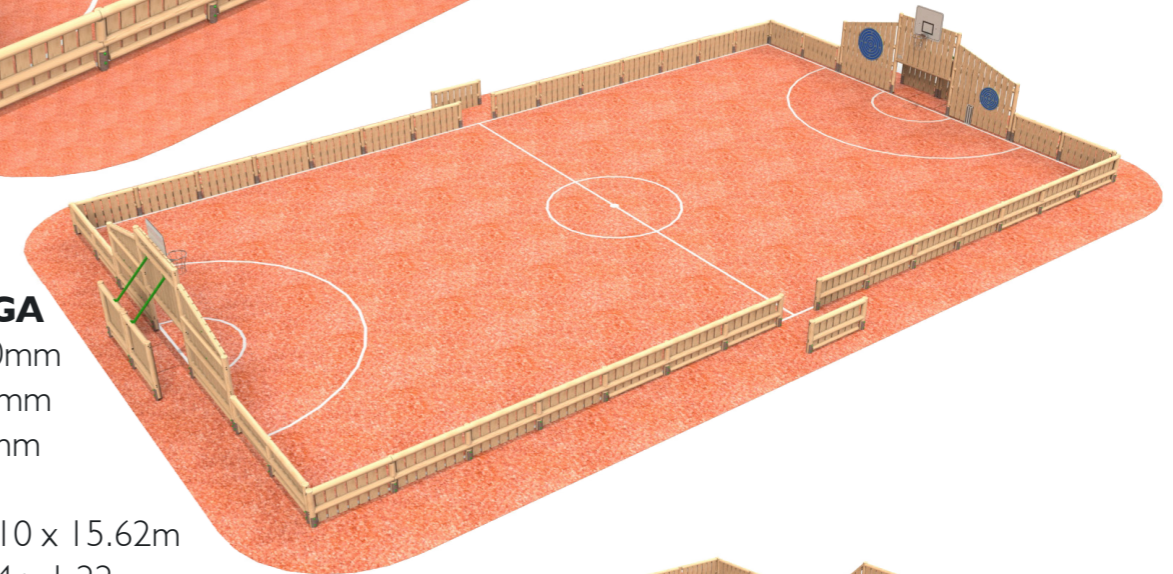

Length: 7920mm
Width: 1797mm
Height: 3510mm

Goal Size: 2.44 x 1.22m

Timber Multi Activity Goal With Kick Panels

Length: 15620mm
Width: 1797mm
Height: 3510mm

Goal Size: 2.44 x 1.22m

Bespoke options available, more details and prices are available upon request

Timber MUGA's can be produced to any size.

BALL GAMES

18 x 10m Timber MUGA

Length: 18200mm
Width: 10270mm
Height: 3510mm

Pitch Size: 15.85 x 7.92m
Goal Size: 2.44 x 1.22m

29 x 18m Timber MUGA

Length: 29400mm
Width: 18625mm
Height: 3510mm

Pitch Size: 27.10 x 15.62m
Goal Size: 2.44 x 1.22m

5 - A - Side Court

Length: 25484mm
Width: 20590mm
Height: 2810mm

Pitch Size: 23.36 x 17.54m
Goal Size: 2.44 x 1.22m

Timber MUGA With Side Goals

Length: 39766mm
Width: 20200mm
Height: 3510mm

Pitch Size: 37.42 x 17.94m
Goal Size: 2.44 x 1.22m
5 A-Side Goal Size: 1.7 x 0.86m

Bespoke options available, more details and prices are available upon request

BALL GAMES

Dual Goal

Length: 6578
Width: 2790mm
Height: 3911mm