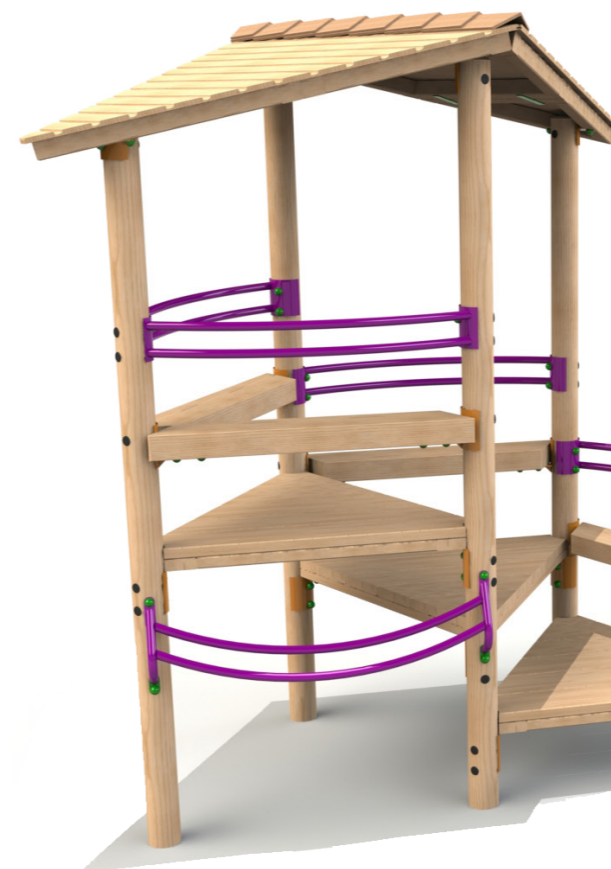

Goal Size: 2.08 x 1.86m

Timber Goal Posts

Length: 4010mm
Width: 1133mm
Height: 1905mm

Basket Ball Net

Length: 1738mm
Width: 1200mm
Height: 3945mm

Bespoke options available, more details and prices are available upon request

TEEN TOWERS

Teen Tower

Length: 2943mm
Width: 2245mm
Height: 3174mm

Steel feet

Galvanised steel feet can be fitted to the Teen Towers for a small additional charge. Steel feet offer an alternative to in ground timbers and can be used in both wet pour surfacing and extended for loose fill bark.

Teen Tower with Buddy Bars

Length: 2974mm
Width: 3481mm
Height: 3174mm

Bespoke options available, more details and prices are available upon request

All products are designed and produced in the UK from sustainably sourced timber and EvaRound timbers can be FSC® certified (FSC® C102594) on request.