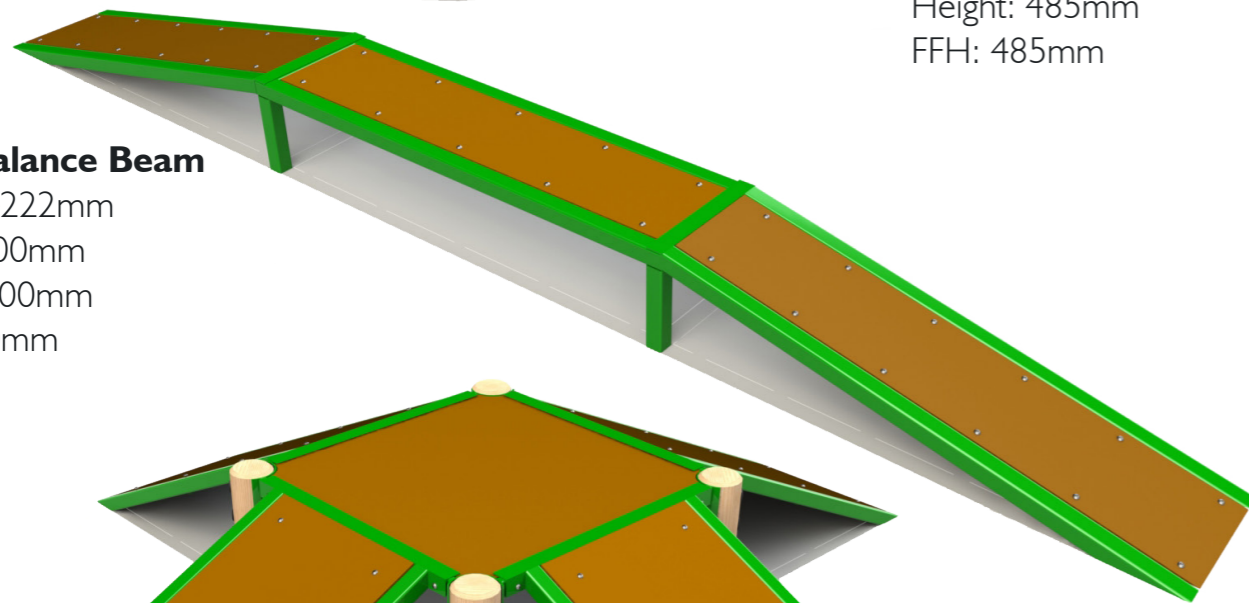

TEENAGE

“ready-made for the trade”

**SCHOOL
PLAYGROUND
SPECIALISTS**

Bike Bridge

Length: 3685mm
 Width: 1215mm
 Height: 628mm
 FFH: 628mm

Half Moon Rising

Length: 3683mm
 Width: 2400mm
 Height: 485mm
 FFH: 485mm

Cycle Balance Beam

Length: 4222mm
 Width: 400mm
 Height: 300mm
 FFH: 300mm

Ramp Junction

Length: 3468mm
 Width: 3468mm
 Height: 597mm
 FFH: 597mm

Bespoke options available, more details and prices are available upon request

Miniature Slalom

Diameter: 150mm
 Height: 400mm
 FFH: 400mm

Ramp Run (Set of 3)

Measurements Per Ramp
 Length: 2387mm
 Width: 400mm
 Height: 299mm
 FFH: 299mm

Maze Slalom

Length: 4050mm
 Width: 2650mm
 Height: 1000mm

Pitch Size: 37.42 x 17.94m
Goal Size: 2.44 x 1.22m
5 A-Side Goal Size: 1.7 x 0.86m

Bespoke options available, more details and prices are available upon request

BALL GAMES

Dual Goal

Length: 6578
Width: 2790mm
Height: 3911mm