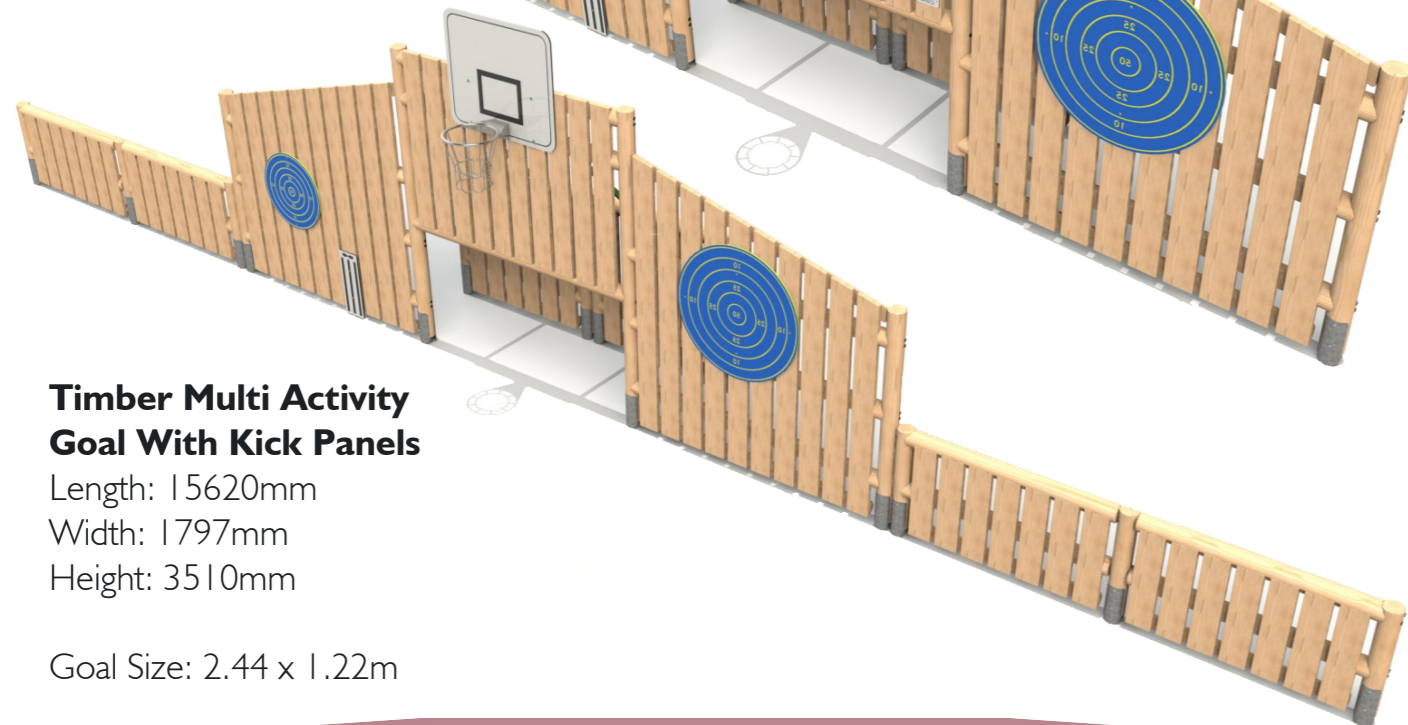

BALL GAMES

5 - A - Side Goal

Length: 10140mm
Width: 1050mm
Height: 2810mm

Goal Size: 2.44 x 1.22m

Timber Goal Wall

Length: 7920mm
Width: 950mm
Height: 3510mm

Goal Size: 3.46 x 1.8m

Timber Multi Activity Goal

Length: 7920mm
Width: 1797mm
Height: 3510mm

Goal Size: 2.44 x 1.22m

Timber Multi Activity Goal With Kick Panels

Length: 15620mm
Width: 1797mm
Height: 3510mm

Goal Size: 2.44 x 1.22m

Bespoke options available, more details and prices are available upon request

Timber MUGA's can be produced to any size.

BALL GAMES

18 x 10m Timber MUGA

Length: 18200mm
Width: 10270mm
Height: 3510mm

Pitch Size: 15.85 x 7.92m
Goal Size: 2.44 x 1.22m

29 x 18m Timber MUGA

Length: 29400mm
Width: 18625mm
Height: 3510mm

Pitch Size: 37.42 x 17.94m
Goal Size: 2.44 x 1.22m
5 A-Side Goal Size: 1.7 x 0.86m

Bespoke options available, more details and prices are available upon request

BALL GAMES

Dual Goal

Length: 6578
Width: 2790mm
Height: 3911mm