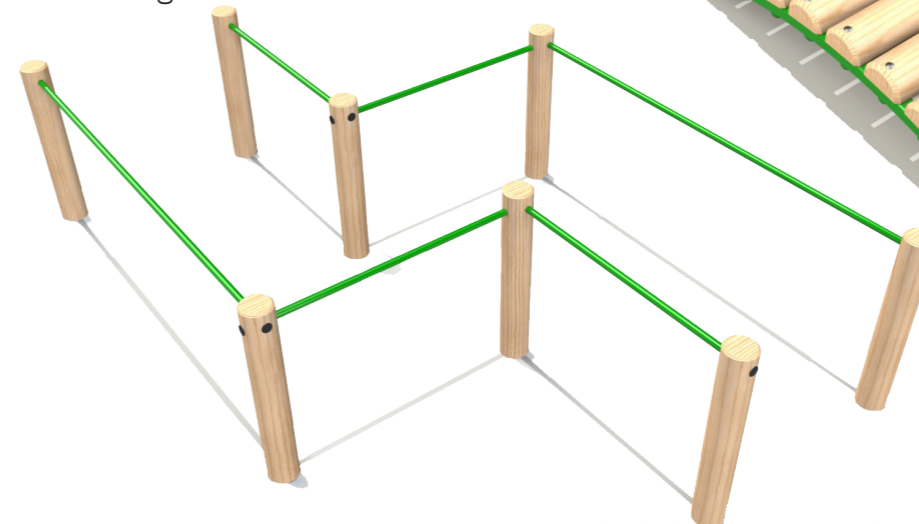

Cycle Balance Beam

Length: 4222mm
 Width: 400mm
 Height: 300mm
 FFH: 300mm

Ramp Junction

Length: 3468mm
 Width: 3468mm
 Height: 597mm
 FFH: 597mm

Bespoke options available, more details and prices are available upon request

Miniature Slalom

Diameter: 150mm
 Height: 400mm
 FFH: 400mm

Ramp Run (Set of 3)

Measurements Per Ramp
 Length: 2387mm
 Width: 400mm
 Height: 299mm
 FFH: 299mm

Maze Slalom

Length: 4050mm
 Width: 2650mm
 Height: 1000mm

Rock and Roller

Length: 3385mm
 Width: 910mm
 Height: 280mm
 FFH: 280mm

Raft

Length: 2411mm
 Width: 800mm
 Height: 62mm
 FFH: 62mm

Up & Over

Length: 2344mm
 Width: 600mm
 Height: 653mm
 FFH: 377mm

Bespoke options available, more details and prices are available upon request

BALL GAMES

5 - A - Side Goal

Length: 10140mm
Width: 1050mm
Height: 2810mm

Goal Size: 2.44 x 1.22m

Timber Goal Wall

Length: 7920mm
Width: 950mm
Height: 3510mm

Goal Size: 3.46 x 1.8m

Timber Multi Activity Goal