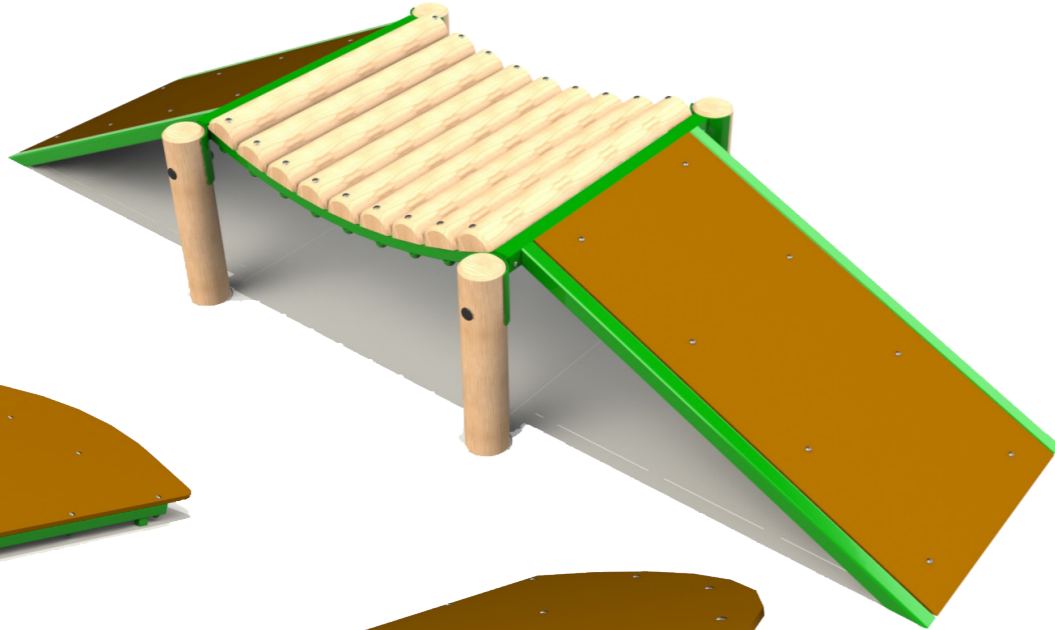

TEENAGE

“ready-made for the trade”

**SCHOOL
PLAYGROUND
SPECIALISTS**

Bike Bridge

Length: 3685mm
 Width: 1215mm
 Height: 628mm
 FFH: 628mm

Half Moon Rising

Length: 3683mm
 Width: 2400mm
 Height: 485mm
 FFH: 485mm

Cycle Balance Beam

Length: 4222mm
 Width: 400mm
 Height: 300mm
 FFH: 300mm

Ramp Junction

Length: 3468mm
 Width: 3468mm
 Height: 597mm
 FFH: 597mm

Bespoke options available, more details and prices are available upon request

Miniature Slalom

Diameter: 150mm
 Height: 400mm
 FFH: 400mm

Ramp Run (Set of 3)

Measurements Per Ramp
 Length: 2387mm
 Width: 400mm
 Height: 299mm
 FFH: 299mm

Maze Slalom

Length: 4050mm
 Width: 2650mm
 Height: 1000mm