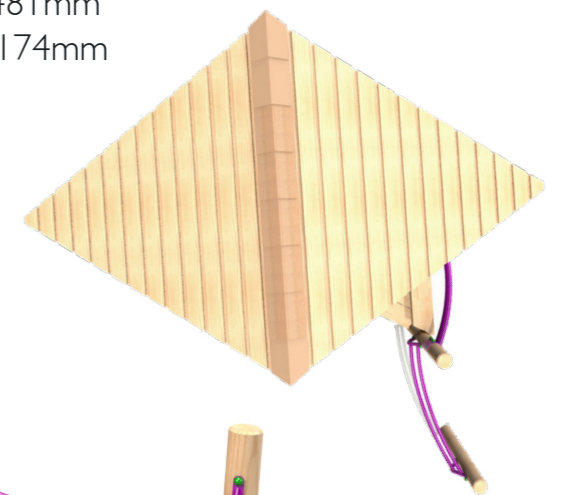

Pitch Size: 37.42 x 17.94m
Goal Size: 2.44 x 1.22m
5 A-Side Goal Size: 1.7 x 0.86m

Bespoke options available, more details and prices are available upon request

BALL GAMES

Dual Goal

Length: 6578
Width: 2790mm
Height: 3911mm

Goal Size: 2.08 x 1.86m

Timber Goal Posts

Length: 4010mm
Width: 1133mm
Height: 1905mm

Basket Ball Net

Length: 1738mm
Width: 1200mm
Height: 3945mm

Bespoke options available, more details and prices are available upon request

TEEN TOWERS

Teen Tower

Length: 2943mm
Width: 2245mm
Height: 3174mm

Steel feet

Galvanised steel feet can be fitted to the Teen Towers for a small additional charge. Steel feet offer an alternative to in ground timbers and can be used in both wet pour surfacing and extended for loose fill bark.

Teen Tower with Buddy Bars

Length: 2974mm
Width: 3481mm
Height: 3174mm

Bespoke options available, more details and prices are available upon request

All products are designed and produced in the UK from sustainably sourced timber and EvaRound timbers can be FSC® certified (FSC® C102594) on request.